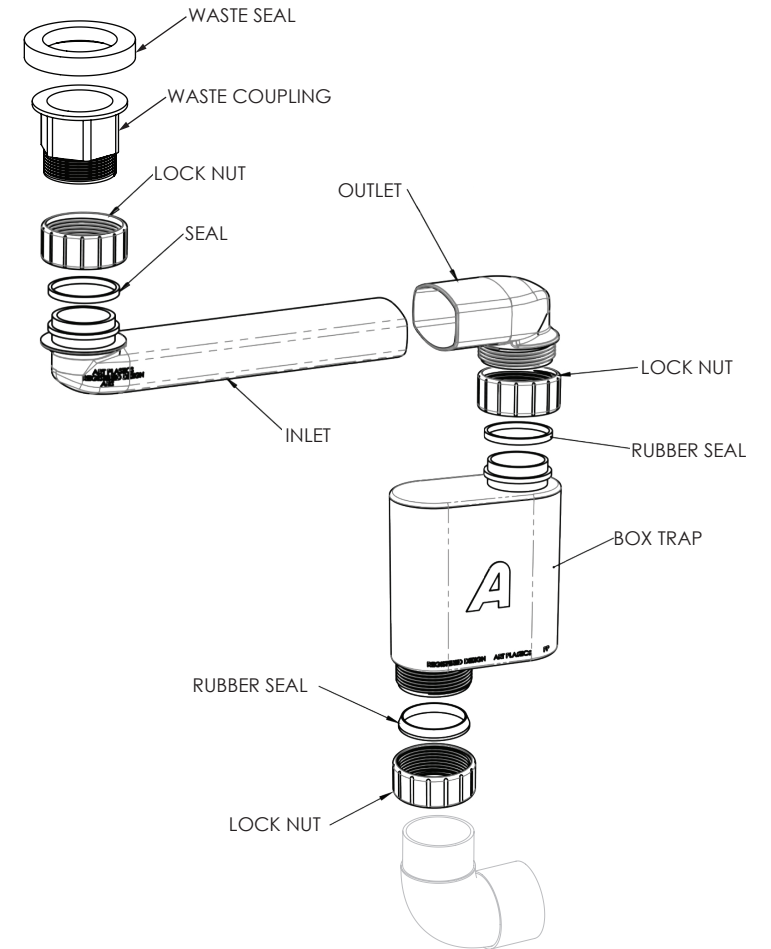

PRODUCT:	HARPER 1500 FLOOR MOUNT
SIZE:	1500W x 500D x 850/1030H
CONFIGURATION:	ALL DRAWER, FLOOR MOUNT
VERSION: 01	DATE: 05/02/2024

TOP:	90MM SOLID SURFACE BENCHTOP
BASIN POSITION:	DOUBLE
CODE:	HARFAS1500FMDCP - (CHERRY PIE) HARFAS1500FMDDU - (DURASEIN)

**NOTES:**  
 DIMENSIONS ARE NOMINAL. DO NOT DRILL OR ROUGH IN UNTIL YOU HAVE RECEIVED AND MEASURED YOUR VANITY.  
 ALL DIMENSIONS ARE IN MILLIMETRES. DO NOT MEASURE FROM DRAWING.  
 \*\*FOR DURASEIN FINISHES 12MM MATERIAL THICKNESS. 20MM THICKNESS FOR ALL OTHER BENCHTOP FINISHES.  
 LEGS ARE NOT LOAD BEARING, VANITY MUST BE SECURED TO WALL.

PRODUCT:	SPACE SAVER PLUMBING KIT
CODE:	SPCSVRKIT40
OUTLET SIZE:	40MM
VERSION: 02	DATE: 29/06/2023

FINISH: WHITE

**ARTPLASTICS**  
Innovative Plumbing Fittings

**NOTES:**  
 DIMENSIONS ARE NOMINAL. DO NOT DRILL OR ROUGH IN UNTIL YOU HAVE RECEIVED AND MEASURED YOUR VANITY.  
 ALL DIMENSIONS ARE IN MILLIMETRES. DO NOT MEASURE FROM DRAWING.  
 SPACE SAVER PLUMBING KIT INCLUDED TO CONCEAL PLUMBING BEHIND DRAWER. PLEASE NOTE THAT THE BOX TRAP IS NOT COMPATIBLE WITH ALL BASINS. RECOMMEND USING A SHORT TRAP FOR SEMI INSET BASINS.