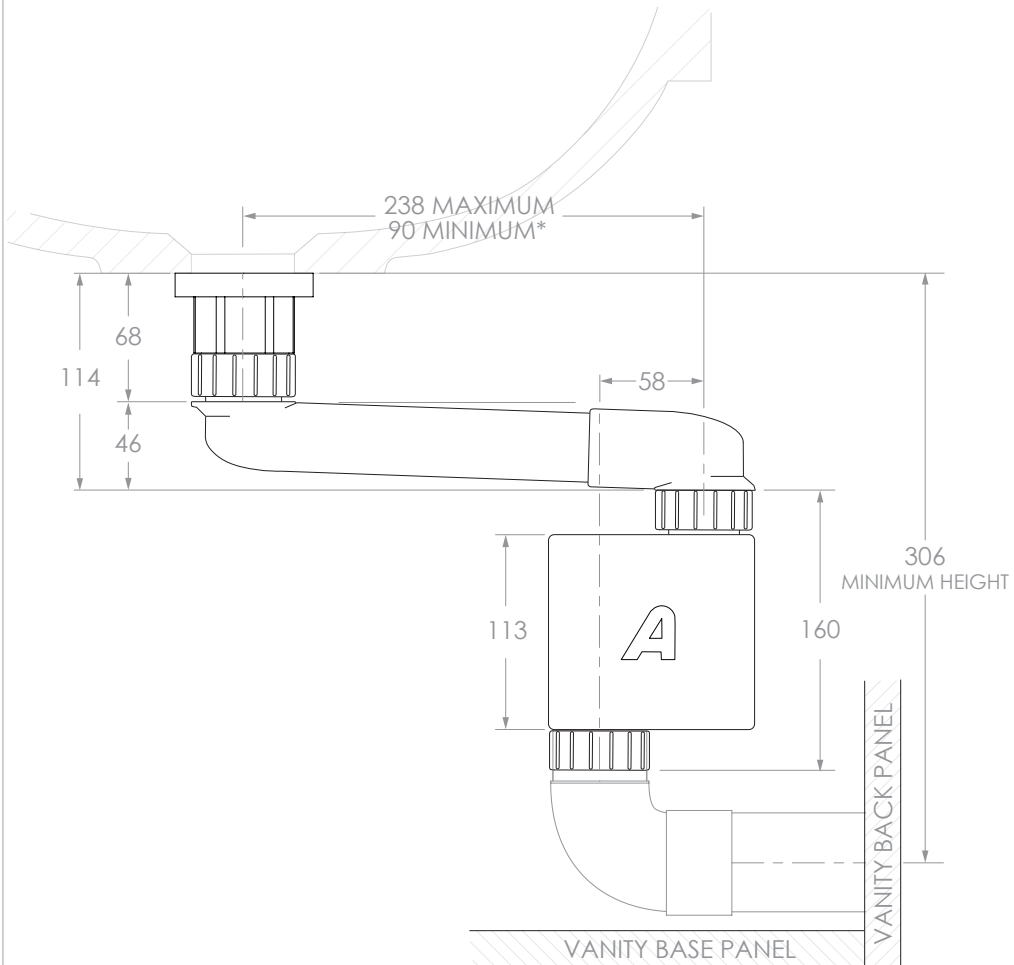

PRODUCT:	HARPER 1500 FLOOR MOUNT
SIZE:	1500W x 500D x 850/1030H
CONFIGURATION:	ALL DRAWER, FLOOR MOUNT
VERSION: 01	DATE: 05/02/2024

TOP:	90MM SOLID SURFACE BENCHTOP
BASIN POSITION:	DOUBLE
CODE:	HARFAS1500FMDCP - (CHERRY PIE) HARFAS1500FMDDU - (DURASEIN)

**NOTES:**  
 DIMENSIONS ARE NOMINAL. DO NOT DRILL OR ROUGH IN UNTIL YOU HAVE RECEIVED AND MEASURED YOUR VANITY.  
 ALL DIMENSIONS ARE IN MILLIMETRES. DO NOT MEASURE FROM DRAWING.  
 \*\*FOR DURASEIN FINISHES 12MM MATERIAL THICKNESS. 20MM THICKNESS FOR ALL OTHER BENCHTOP FINISHES.  
 LEGS ARE NOT LOAD BEARING, VANITY MUST BE SECURED TO WALL.

PRODUCT:	SPACE SAVER PLUMBING KIT
CODE:	SPCSVRKIT40
OUTLET SIZE:	40MM
VERSION: 02	DATE: 29/06/2023

FINISH: WHITE

**ARTPLASTICS**  
Innovative Plumbing Fittings

**NOTES:**  
 DIMENSIONS ARE NOMINAL. DO NOT DRILL OR ROUGH IN UNTIL YOU HAVE RECEIVED AND MEASURED YOUR VANITY.  
 ALL DIMENSIONS ARE IN MILLIMETRES. DO NOT MEASURE FROM DRAWING.  
 SPACE SAVER PLUMBING KIT INCLUDED TO CONCEAL PLUMBING BEHIND DRAWER. PLEASE NOTE THAT THE BOX TRAP IS NOT COMPATIBLE WITH ALL BASINS. RECOMMEND USING A SHORT TRAP FOR SEMI INSET BASINS.