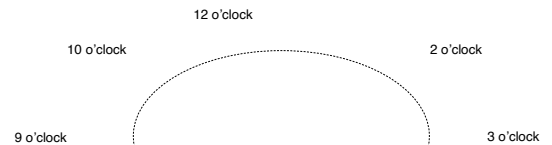

Size

600 Centre Bowl	1500 Centre Bowl
750 Centre Bowl	1500 Left Offset Bowl
750 Left Offset Bowl	1500 Right Offset Bowl
750 Right Offset Bowl	1500 Double Bowl
900 Centre Bowl	1800 Centre Bowl
900 Left Offset Bowl	1800 Left Offset Bowl
900 Right Offset Bowl	1800 Right Offset Bowl
1200 Centre Bowl	1800 Double Bowl
1200 Left Offset Bowl	
1200 Right Offset Bowl	
1200 Double Bowl	

Plug & Waste Colour

- Chrome (supplied with vanity)
- Gloss White (additional cost)
- Matte White (additional cost)
- Matte Black (additional cost)
- Brushed Nickel (additional cost)
- Brushed Brass (additional cost)
- Brushed Copper (additional cost)

Tap Hole Location

0 Tapholes

1 Taphole

3 Tapholes

(Please Tick Taphole Locations)

Benchtop Finish

Cherry Pie Caesarstone

Colour: _____