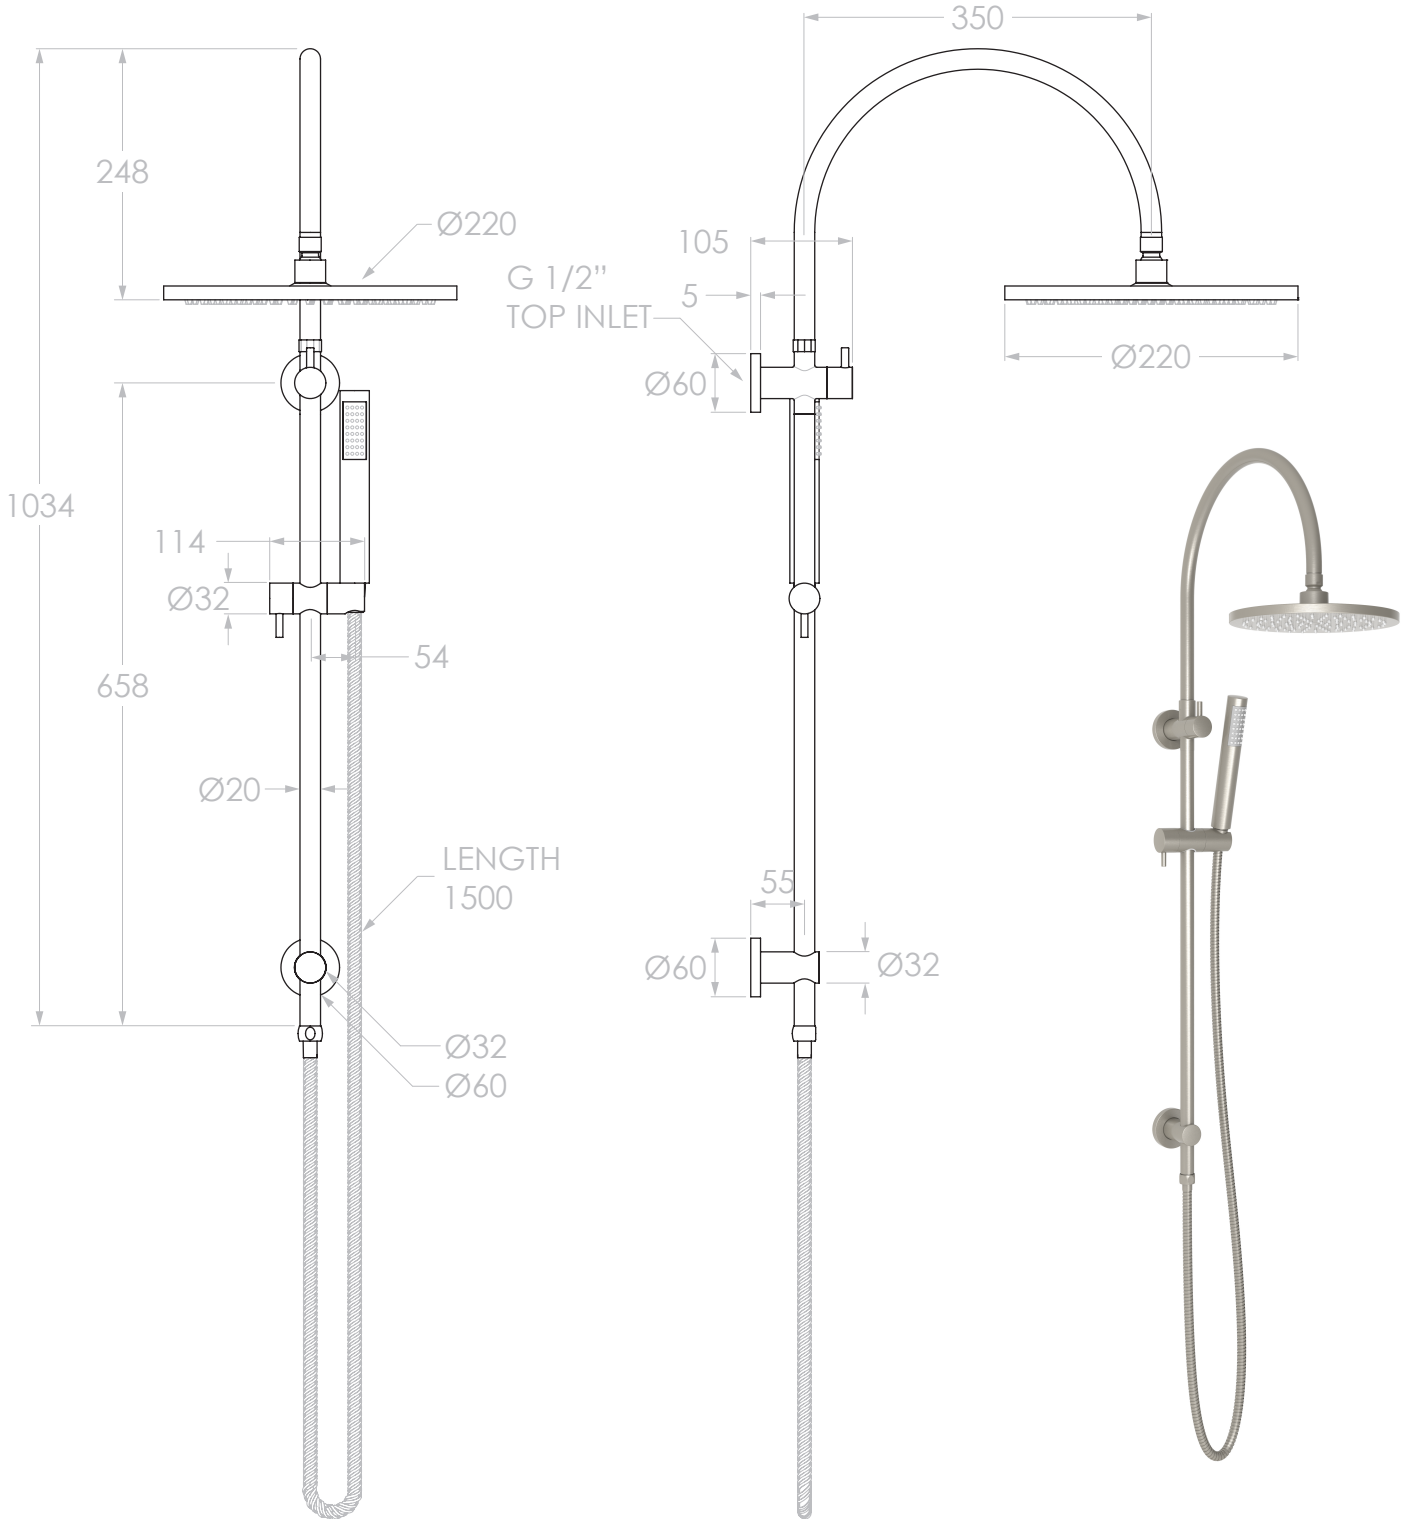

PRODUCT:	SOUL GOOSENECK SHOWER
SIZE:	1034H x 515D x 220W
TYPE:	SHOWER
VERSION: 03	DATE: 05/10/2023

CHROME
 MATTE WHITE
 MATTE BLACK
 BRUSHED NICKEL
 BRUSHED BRASS
 BRUSHED COPPER

JTAPSRSETSOUCP
 JTAPSRSETSOUWH
 JTAPSRSETSOUBK
 JTAPSRSETSOUNK
 JTAPSRSETSOUBB
 JTAPSRSETSOUBCO

NOTES:

ALL DIMENSIONS ARE NOMINAL AND SUBJECT TO CHANGE.
 DO NOT DRILL OR ROUGH IN UNTIL YOU HAVE RECEIVED AND MEASURED YOUR PRODUCT.
 ALL DIMENSIONS ARE IN MILLIMETRES.
 DO NOT MEASURE FROM DRAWING.

WATER SUPPLY REQUIREMENTS: