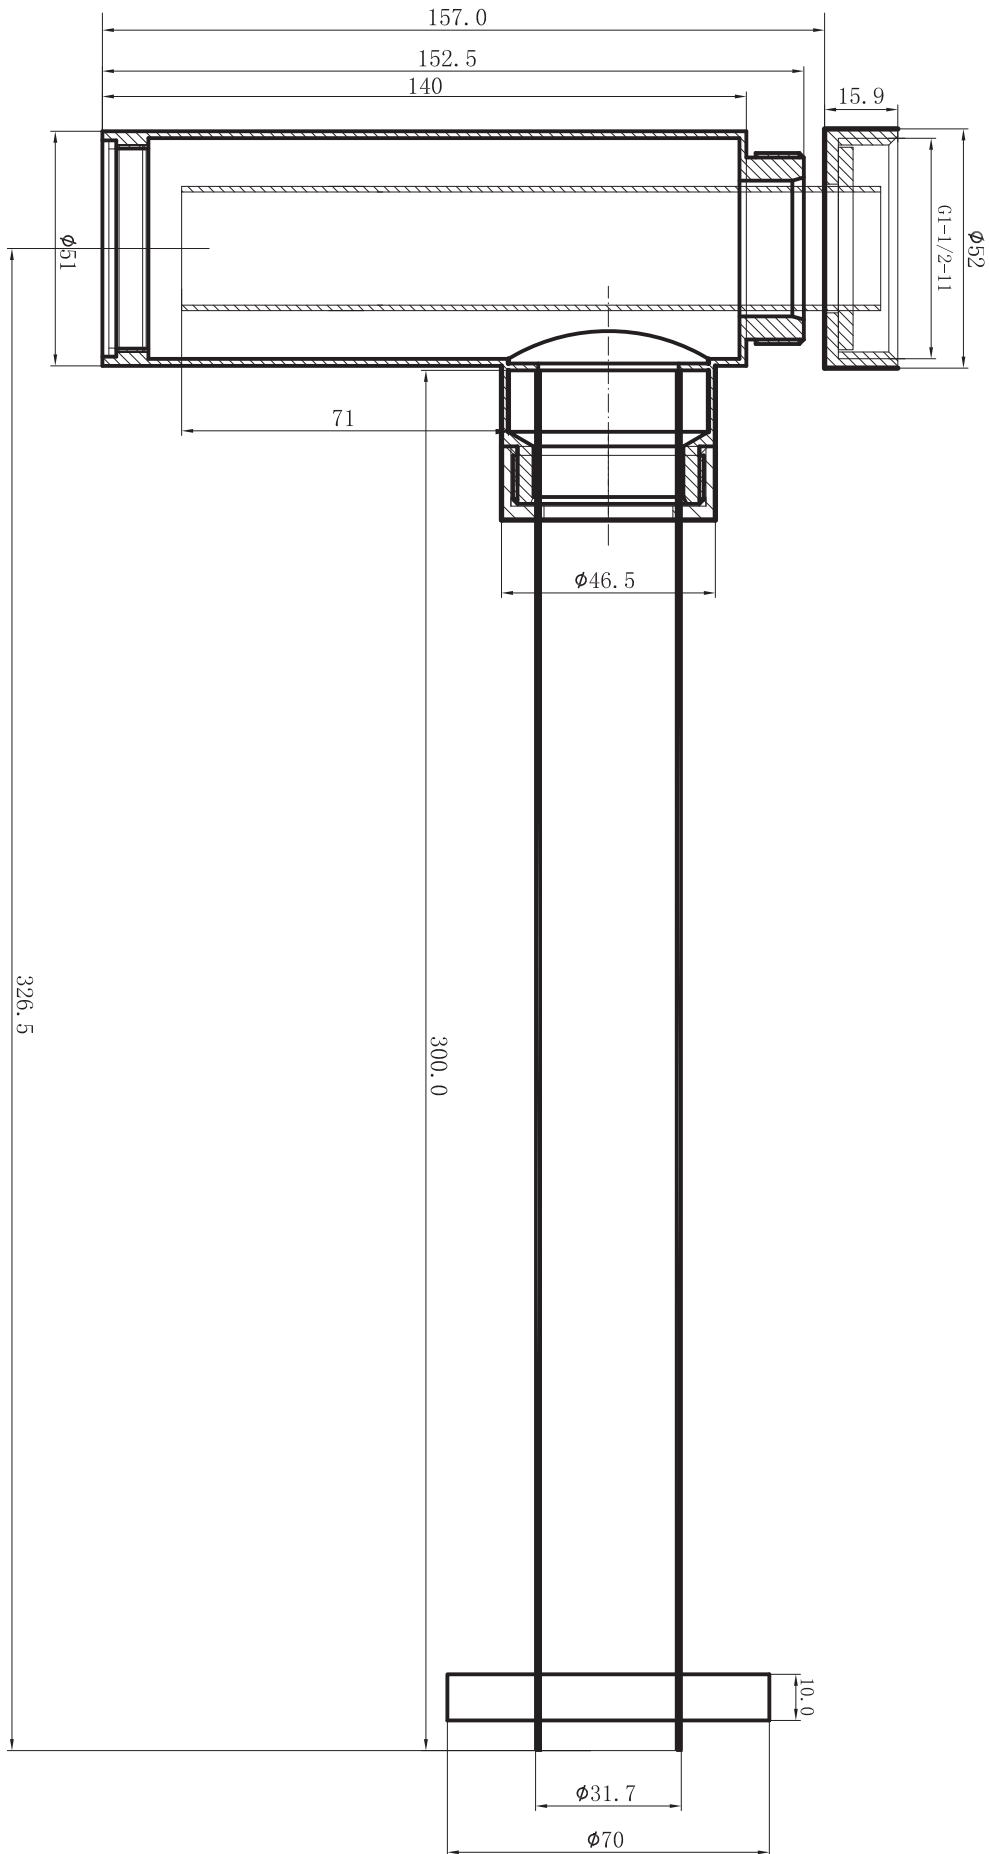

PRODUCT:	WATERLOO BOTTLE TRAP
SIZE:	140-235H x 374D x 70W
TYPE:	PLUMBING
VERSION: 03	DATE: 20/06/2023

CHROME (CHROMIUM PLATED)  
 MATTE WHITE (POWDER COATED)  
 MATTE BLACK (ELECTROPLATED)  
 BRUSHED NICKEL (PVD)  
 BRUSHED BRASS (PVD)  
 BRUSHED COPPER (PVD)

JTAPBTWATCP  
 JTAPBTWATWA  
 JTAPBTWATBA  
 JTAPBTWATNA  
 JTAPBTWATBB  
 JTAPBTWATCO

DO NOT MEASURE FROM DRAWING.  
 ALL DIMENSIONS ARE IN MILLIMETRES.  
 ALL DIMENSIONS ARE NOMINAL AND SUBJECT TO CHANGE.  
 DO NOT DRILL OR ROUGH IN UNTIL YOU HAVE RECEIVED AND MEASURED YOUR PRODUCT.