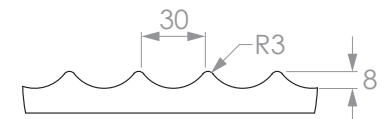

DETAIL A

PROFILE

PRODUCT:	BRONTE 1500 BATH	CAPACITY:	240L TO OVERFLOW
SIZE:	1500W x 750D x 585H	WEIGHT:	48KG
CODE:	BATABROF1500*	MATERIAL:	ACRYLIC
VERSION:	01	FINISH:	GLOSS WHITE (BATABROF1500G) MATTE WHITE (BATABROF1500M)
	DATE: 28/01/2026		

NOTES:

DIMENSIONS ARE NOMINAL. ALL DIMENSIONS ARE IN MILLIMETRES. DO NOT MEASURE FROM DRAWING.

DO NOT DRILL OR ROUGH IN UNTIL YOU HAVE RECEIVED AND MEASURED YOUR PRODUCT.

DIMENSION TOLERANCES ARE ALL ±2MM UNLESS OTHERWISE SPECIFIED.