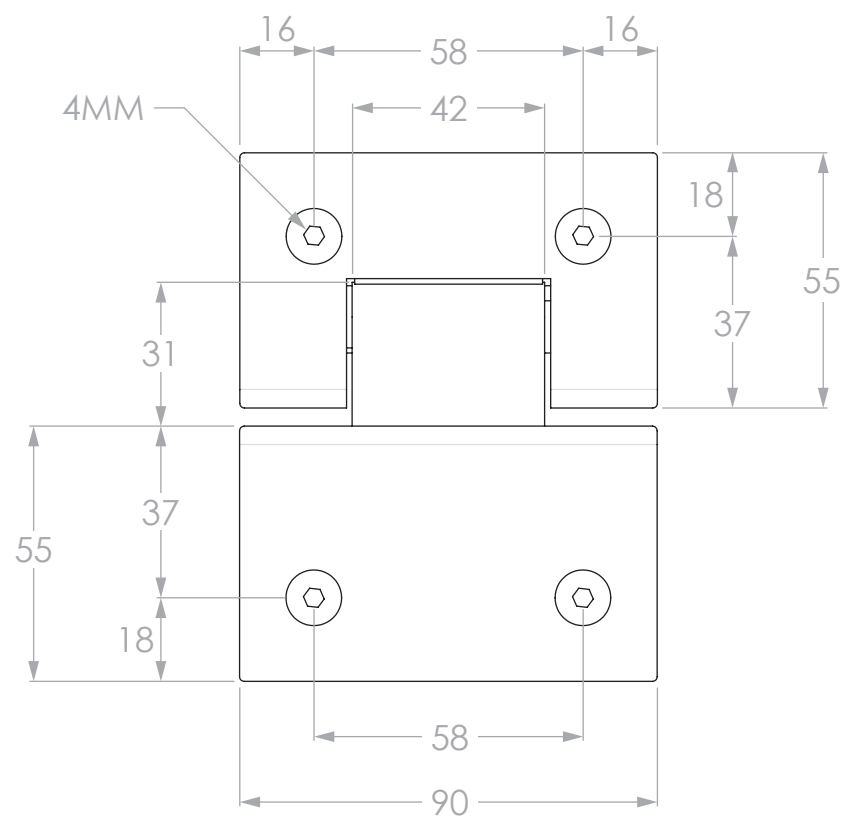

FINISHES*:	CHROME	(SCHGGCP)
	MATTE WHITE	(SCHGGWH)
	MATTE BLACK	(SCHGGBK)
	BRUSHED NICKEL	(SCHGGNK)
	BRUSHED BRASS	(SCHGGBB)
	BRUSHED COPPER	(SCHGGBCO)

CUTOUT TEMPLATE

SHOWER HINGE GLASS-TO-GLASS

CODE:	SCHGG*
LOAD RATING:	45KG / PR
SIZE:	90W x 113H x 20D
VERSION:	03
DATE:	12/03/2024

NOTES:
 ALL DIMENSIONS ARE NOMINAL AND SUBJECT TO CHANGE.
 DO NOT DRILL OR ROUGH IN UNTIL YOU HAVE RECEIVED AND MEASURED YOUR PRODUCT.
 ALL DIMENSIONS ARE IN MILLIMETRES, DO NOT MEASURE FROM DRAWING.
 *REFER TO FINISHES FOR CORRECT PRODUCT CODE.