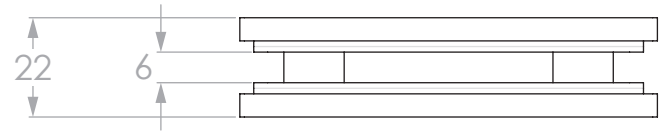

FINISHES*:	CHROME	(SCHGGCP)
	MATTE WHITE	(SCHGGWH)
	MATTE BLACK	(SCHGGBK)
	BRUSHED NICKEL	(SCHGGNK)
	BRUSHED BRASS	(SCHGGBB)
	BRUSHED COPPER	(SCHGGBCO)

CUTOUT TEMPLATE

SHOWER HINGE GLASS-TO-GLASS

CODE:	SCHGG*
LOAD RATING:	45KG / PR
SIZE:	90W x 113H x 20D
VERSION:	03
DATE:	12/03/2024

NOTES:
 ALL DIMENSIONS ARE NOMINAL AND SUBJECT TO CHANGE.
 DO NOT DRILL OR ROUGH IN UNTIL YOU HAVE RECEIVED AND MEASURED YOUR PRODUCT.
 ALL DIMENSIONS ARE IN MILLIMETRES, DO NOT MEASURE FROM DRAWING.
 *REFER TO FINISHES FOR CORRECT PRODUCT CODE.