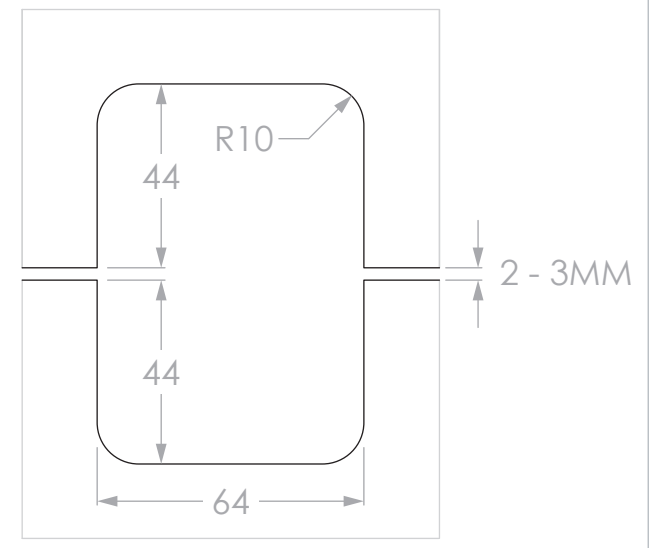

FINISHES*:	CHROME	(SCHGGCP)
	MATTE WHITE	(SCHGGWH)
	MATTE BLACK	(SCHGGBK)
	BRUSHED NICKEL	(SCHGGNK)
	BRUSHED BRASS	(SCHGGBB)
	BRUSHED COPPER	(SCHGGBCO)

CUTOUT TEMPLATE

SHOWER HINGE GLASS-TO-GLASS

CODE:	SCHGG*
LOAD RATING:	45KG / PR
SIZE:	90W x 113H x 20D
VERSION:	03
DATE:	12/03/2024

NOTES:
 ALL DIMENSIONS ARE NOMINAL AND SUBJECT TO CHANGE.
 DO NOT DRILL OR ROUGH IN UNTIL YOU HAVE RECEIVED AND MEASURED YOUR PRODUCT.
 ALL DIMENSIONS ARE IN MILLIMETRES, DO NOT MEASURE FROM DRAWING.
 *REFER TO FINISHES FOR CORRECT PRODUCT CODE.