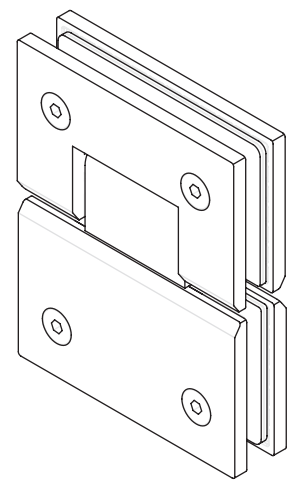

FINISHES*:	CHROME	(SCHGGCP)
	MATTE WHITE	(SCHGGWH)
	MATTE BLACK	(SCHGGBK)
	BRUSHED NICKEL	(SCHGGNK)
	BRUSHED BRASS	(SCHGGBB)
	BRUSHED COPPER	(SCHGGBCO)

CUTOUT TEMPLATE

SHOWER HINGE GLASS-TO-GLASS

CODE:	SCHGG*
LOAD RATING:	45KG / PR
SIZE:	90W x 113H x 20D
VERSION:	03
DATE:	12/03/2024

NOTES:
 ALL DIMENSIONS ARE NOMINAL AND SUBJECT TO CHANGE.
 DO NOT DRILL OR ROUGH IN UNTIL YOU HAVE RECEIVED AND MEASURED YOUR PRODUCT.
 ALL DIMENSIONS ARE IN MILLIMETRES, DO NOT MEASURE FROM DRAWING.
 *REFER TO FINISHES FOR CORRECT PRODUCT CODE.