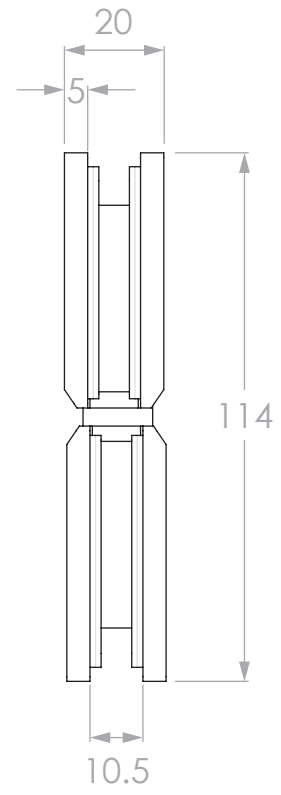

FINISHES*:	CHROME	(SCHGGCP)
	MATTE WHITE	(SCHGGWH)
	MATTE BLACK	(SCHGGBK)
	BRUSHED NICKEL	(SCHGGNK)
	BRUSHED BRASS	(SCHGGBB)
	BRUSHED COPPER	(SCHGGBCO)

CUTOUT TEMPLATE

SHOWER HINGE GLASS-TO-GLASS

CODE:	SCHGG*
LOAD RATING:	45KG / PR
SIZE:	90W x 113H x 20D
VERSION:	03
DATE:	12/03/2024

NOTES:
 ALL DIMENSIONS ARE NOMINAL AND SUBJECT TO CHANGE.
 DO NOT DRILL OR ROUGH IN UNTIL YOU HAVE RECEIVED AND MEASURED YOUR PRODUCT.
 ALL DIMENSIONS ARE IN MILLIMETRES, DO NOT MEASURE FROM DRAWING.
 *REFER TO FINISHES FOR CORRECT PRODUCT CODE.