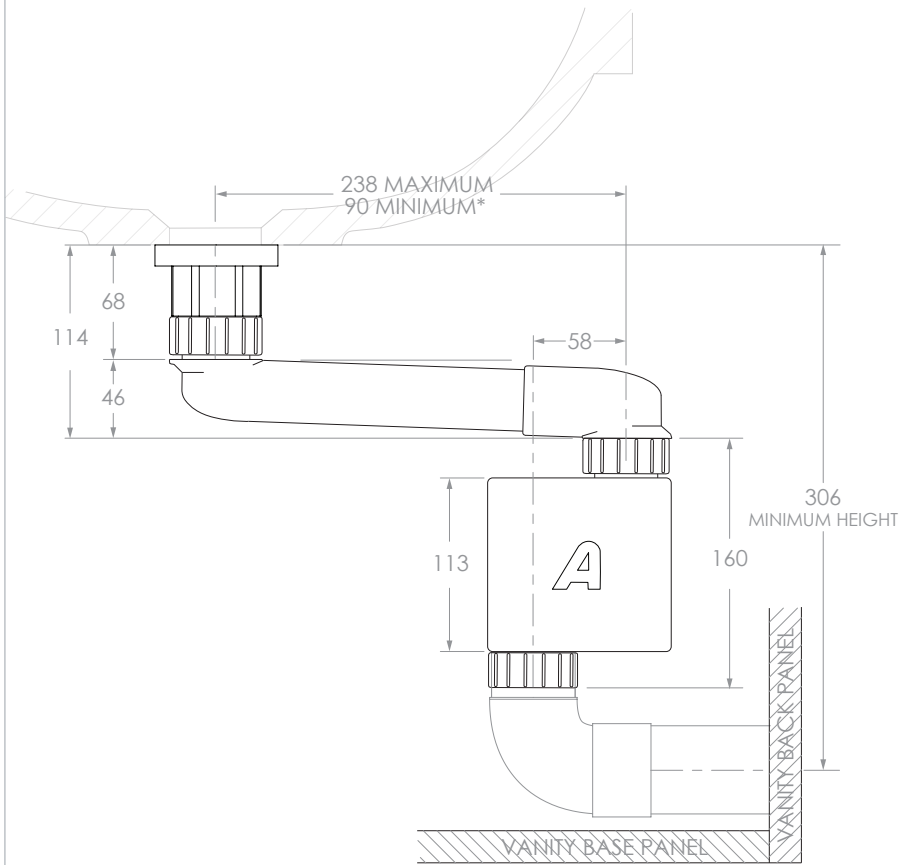

PRODUCT:	WAVERLEY 750 CENTRE	CODE:	WAVFAS0750WHC*
SIZE:	752W x 500D x 367H	BASIN POSITION:	CENTRE
CONFIGURATION:	ALL DRAWER, WALL HUNG	TOP:	20MM CHERRY PIE, FRIDAY, CAESARSTONE *DRAWING APPLIES FOR CODES ENDING: CP, FR, CS
VERSION: 03	DATE: 29/06/2023		

**NOTES:**  
 DIMENSIONS ARE NOMINAL. DO NOT DRILL OR ROUGH IN UNTIL YOU HAVE RECEIVED AND MEASURED YOUR VANITY.  
 ALL DIMENSIONS ARE IN MILLIMETRES. DO NOT MEASURE FROM DRAWING.  
 SPACE SAVER PLUMBING KIT INCLUDED TO CONCEAL PLUMBING BEHIND DRAWER. PLEASE NOTE THAT THE BOX TRAP IS NOT COMPATIBLE WITH ALL BASINS. RECOMMEND USING A SHORT TRAP FOR SEMI INSET BASINS.

PRODUCT:	SPACE SAVER PLUMBING KIT
CODE:	SPCSVRKIT40
OUTLET SIZE:	40MM
VERSION: 02	DATE: 29/06/2023

FINISH: WHITE

**NOTES:**  
 DIMENSIONS ARE NOMINAL. DO NOT DRILL OR ROUGH IN UNTIL YOU HAVE RECEIVED AND MEASURED YOUR VANITY.  
 ALL DIMENSIONS ARE IN MILLIMETRES. DO NOT MEASURE FROM DRAWING.  
 SPACE SAVER PLUMBING KIT INCLUDED TO CONCEAL PLUMBING BEHIND DRAWER. PLEASE NOTE THAT THE BOX TRAP IS NOT COMPATIBLE WITH ALL BASINS. RECOMMEND USING A SHORT TRAP FOR SEMI INSET BASINS.