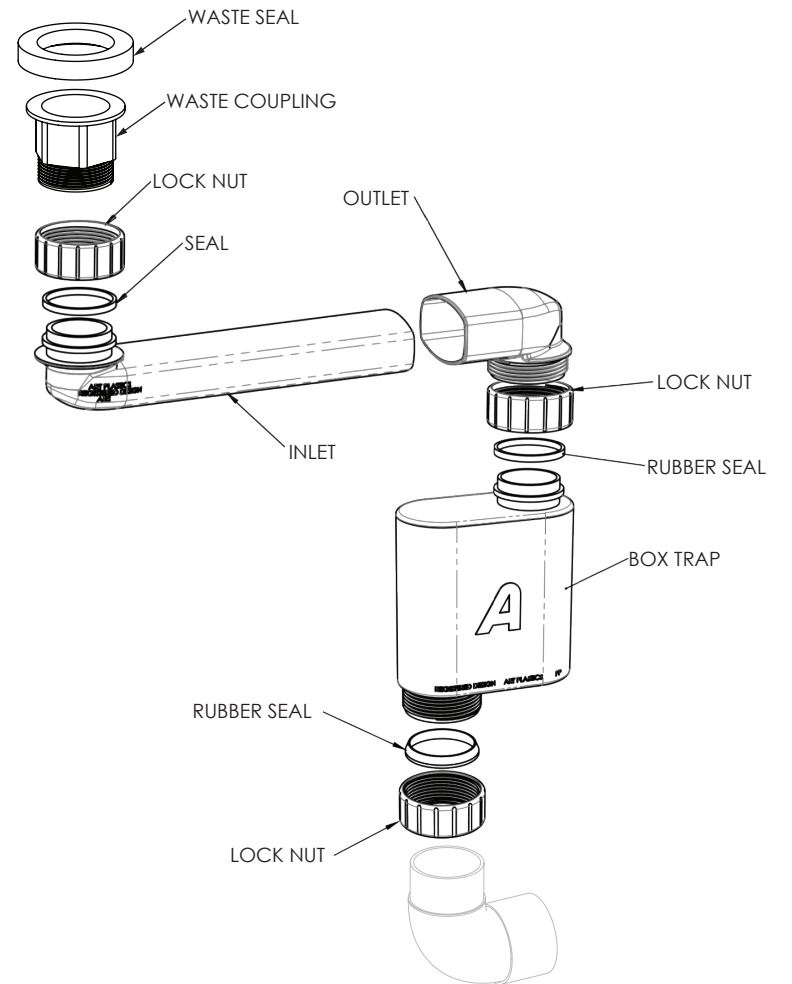

PRODUCT:	WAVERLEY 750 CENTRE	CODE:	WAVFAS0750WHC*
SIZE:	752W x 500D x 367H	BASIN POSITION:	CENTRE
CONFIGURATION:	ALL DRAWER, WALL HUNG	TOP:	20MM CHERRY PIE, FRIDAY, CAESARSTONE *DRAWING APPLIES FOR CODES ENDING: CP, FR, CS
VERSION: 03	DATE: 29/06/2023		

**NOTES:**  
 DIMENSIONS ARE NOMINAL. DO NOT DRILL OR ROUGH IN UNTIL YOU HAVE RECEIVED AND MEASURED YOUR VANITY.  
 ALL DIMENSIONS ARE IN MILLIMETRES. DO NOT MEASURE FROM DRAWING.  
 SPACE SAVER PLUMBING KIT INCLUDED TO CONCEAL PLUMBING BEHIND DRAWER. PLEASE NOTE THAT THE BOX TRAP IS NOT COMPATIBLE WITH ALL BASINS. RECOMMEND USING A SHORT TRAP FOR SEMI INSET BASINS.

PRODUCT:	SPACE SAVER PLUMBING KIT
CODE:	SPCSVRKIT40
OUTLET SIZE:	40MM
VERSION: 02	DATE: 29/06/2023

FINISH: WHITE

**NOTES:**  
 DIMENSIONS ARE NOMINAL. DO NOT DRILL OR ROUGH IN UNTIL YOU HAVE RECEIVED AND MEASURED YOUR VANITY.  
 ALL DIMENSIONS ARE IN MILLIMETRES. DO NOT MEASURE FROM DRAWING.  
 SPACE SAVER PLUMBING KIT INCLUDED TO CONCEAL PLUMBING BEHIND DRAWER. PLEASE NOTE THAT THE BOX TRAP IS NOT COMPATIBLE WITH ALL BASINS. RECOMMEND USING A SHORT TRAP FOR SEMI INSET BASINS.