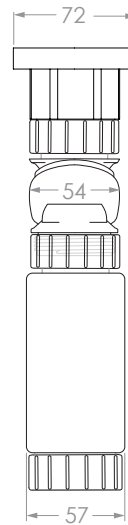

PRODUCT:	WAVERLEY 750 CENTRE	CODE:	WAVFAS0750WHC*
SIZE:	752W x 500D x 367H	BASIN POSITION:	CENTRE
CONFIGURATION:	ALL DRAWER, WALL HUNG	TOP:	20MM CHERRY PIE, FRIDAY, CAESARSTONE *DRAWING APPLIES FOR CODES ENDING: CP, FR, CS
VERSION: 03	DATE: 29/06/2023		

**NOTES:**  
 DIMENSIONS ARE NOMINAL. DO NOT DRILL OR ROUGH IN UNTIL YOU HAVE RECEIVED AND MEASURED YOUR VANITY.  
 ALL DIMENSIONS ARE IN MILLIMETRES. DO NOT MEASURE FROM DRAWING.  
 SPACE SAVER PLUMBING KIT INCLUDED TO CONCEAL PLUMBING BEHIND DRAWER. PLEASE NOTE THAT THE BOX TRAP IS NOT COMPATIBLE WITH ALL BASINS. RECOMMEND USING A SHORT TRAP FOR SEMI INSET BASINS.

PRODUCT:	SPACE SAVER PLUMBING KIT
CODE:	SPCSVRKIT40
OUTLET SIZE:	40MM
VERSION: 02	DATE: 29/06/2023

FINISH: WHITE

**NOTES:**  
 DIMENSIONS ARE NOMINAL. DO NOT DRILL OR ROUGH IN UNTIL YOU HAVE RECEIVED AND MEASURED YOUR VANITY.  
 ALL DIMENSIONS ARE IN MILLIMETRES. DO NOT MEASURE FROM DRAWING.  
 SPACE SAVER PLUMBING KIT INCLUDED TO CONCEAL PLUMBING BEHIND DRAWER. PLEASE NOTE THAT THE BOX TRAP IS NOT COMPATIBLE WITH ALL BASINS. RECOMMEND USING A SHORT TRAP FOR SEMI INSET BASINS.