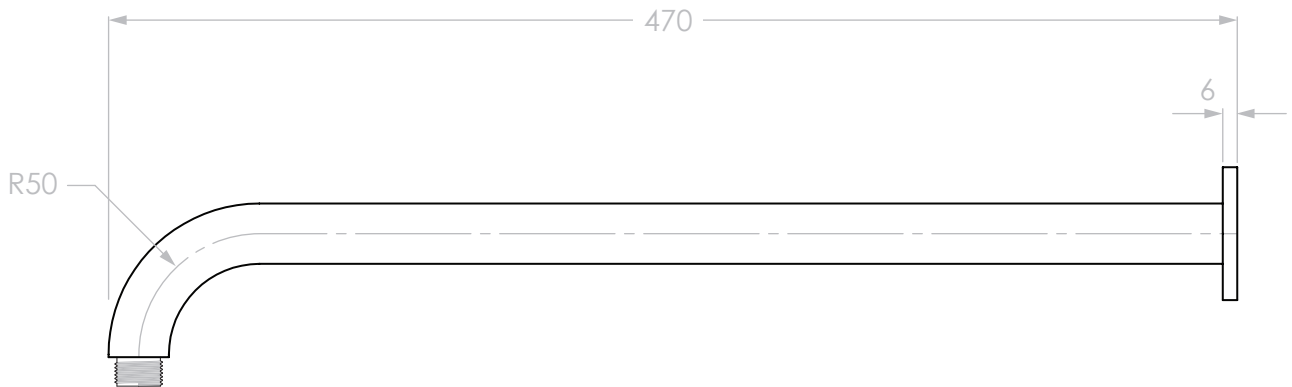

PRODUCT:	SOUL SHOWER ARM
SIZE:	77.5H x 470D x 55W
TYPE:	SHOWER
VERSION: 02	DATE: 30/03/2023

CHROME
 MATTE WHITE
 MATTE BLACK
 BRUSHED NICKEL
 BRUSHED BRASS
 BRUSHED COPPER

JTAPSASOWCP
 JTAPSASOWWA
 JTAPSASOWBK
 JTAPSASOWNK
 JTAPSASOWBB
 JTAPSASOWBCO

NOTES:

ALL DIMENSIONS ARE NOMINAL AND SUBJECT TO CHANGE.
 DO NOT DRILL OR ROUGH IN UNTIL YOU HAVE RECEIVED AND MEASURED YOUR PRODUCT.
 ALL DIMENSIONS ARE IN MILLIMETRES.
 DO NOT MEASURE FROM DRAWING.

WATER SUPPLY REQUIREMENTS: