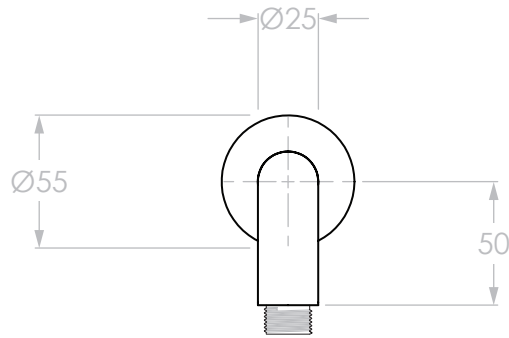

PRODUCT:	SOUL SHOWER ARM
SIZE:	77.5H x 470D x 55W
TYPE:	SHOWER
VERSION: 02	DATE: 30/03/2023

CHROME
 MATTE WHITE
 MATTE BLACK
 BRUSHED NICKEL
 BRUSHED BRASS
 BRUSHED COPPER

JTAPSASOWCP
 JTAPSASOWWA
 JTAPSASOWBK
 JTAPSASOWNK
 JTAPSASOWBB
 JTAPSASOWBCO

NOTES:

ALL DIMENSIONS ARE NOMINAL AND SUBJECT TO CHANGE.
 DO NOT DRILL OR ROUGH IN UNTIL YOU HAVE RECEIVED AND MEASURED YOUR PRODUCT.
 ALL DIMENSIONS ARE IN MILLIMETRES.
 DO NOT MEASURE FROM DRAWING.

WATER SUPPLY REQUIREMENTS: