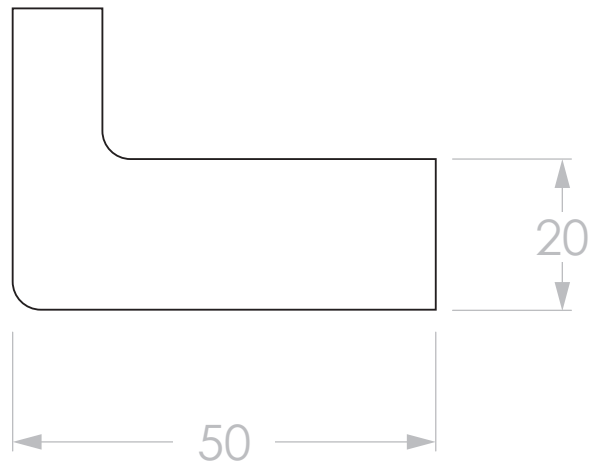

PRODUCT:	BROOKLYN ROBE HOOK
SIZE:	40H x 50D x 30W
TYPE:	ACCESSORY
VERSION: 03	DATE: 11/04/2023

CHROME (CHROMIUM PLATED)
MATTE BLACK (ELECTROPLATED)
BRUSHED NICKEL (PVD)
BRUSHED BRASS (PVD)

JACCNYBRKRHCP
JACCNYBRKRHBK
JACCNYBRKRHNK
JACCNYBRKRHBB

DO NOT MEASURE FROM DRAWING.
ALL DIMENSIONS ARE IN MILLIMETRES.
ALL DIMENSIONS ARE NOMINAL AND SUBJECT TO CHANGE.
DO NOT DRILL OR ROUGH IN UNTIL YOU HAVE RECEIVED AND MEASURED YOUR PRODUCT.