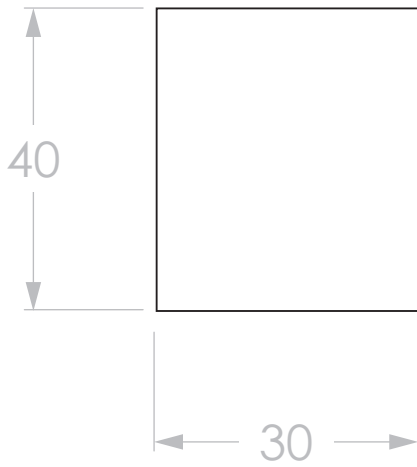

PRODUCT:	BROOKLYN ROBE HOOK
SIZE:	40H x 50D x 30W
TYPE:	ACCESSORY
VERSION: 03	DATE: 11/04/2023

CHROME (CHROMIUM PLATED)
MATTE BLACK (ELECTROPLATED)
BRUSHED NICKEL (PVD)
BRUSHED BRASS (PVD)

JACCNYBRKRHCP
JACCNYBRKRHBK
JACCNYBRKRHNK
JACCNYBRKRHBB