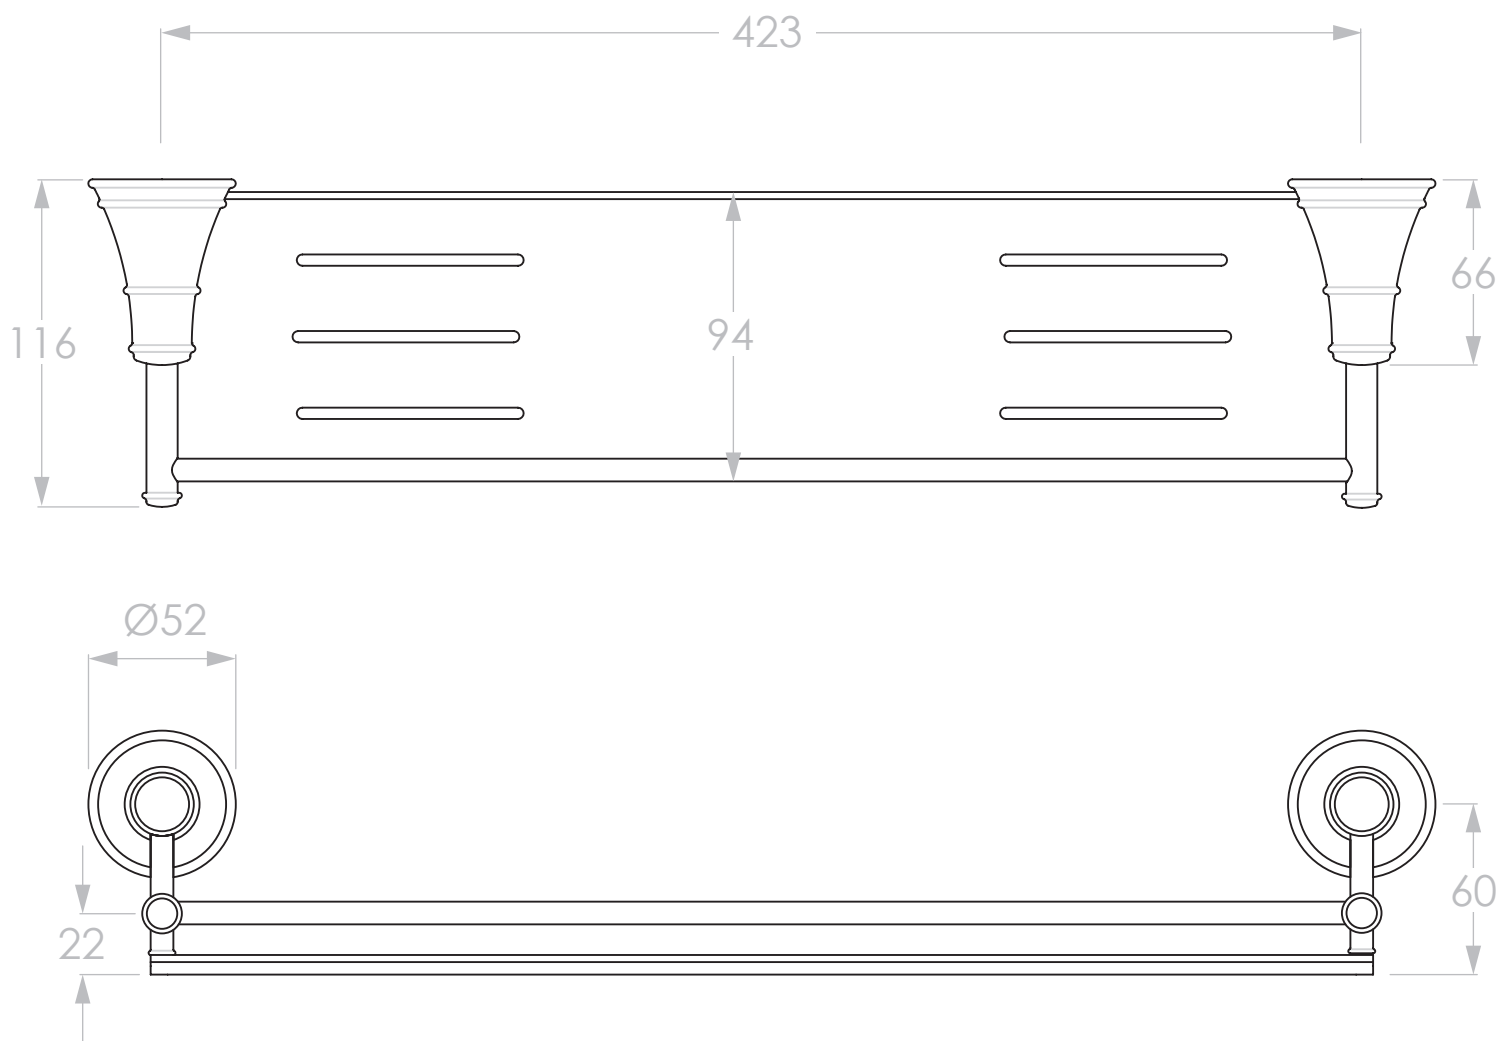

Adp

PRODUCT:	ETERNAL SHOWER SHELF
SIZE:	86H x 116D x 476W
TYPE:	ACCESSORY
VERSION: 01	DATE: 11/04/2023

CHROME (CHROMIUM PLATED)	JACCSOESSCP
MATTE BLACK (ELECTROPLATED)	JACCSOESSBK
BRUSHED NICKEL (PVD)	JACCSOESSNK
BRUSHED BRASS (PVD)	JACCSOESSBB
BRUSHED COPPER (PVD)	JACCSOESSBCO

DO NOT MEASURE FROM DRAWING.
ALL DIMENSIONS ARE IN MILLIMETRES.
ALL DIMENSIONS ARE NOMINAL AND SUBJECT TO CHANGE.
DO NOT DRILL OR ROUGH IN UNTIL YOU HAVE RECEIVED AND MEASURED YOUR PRODUCT.