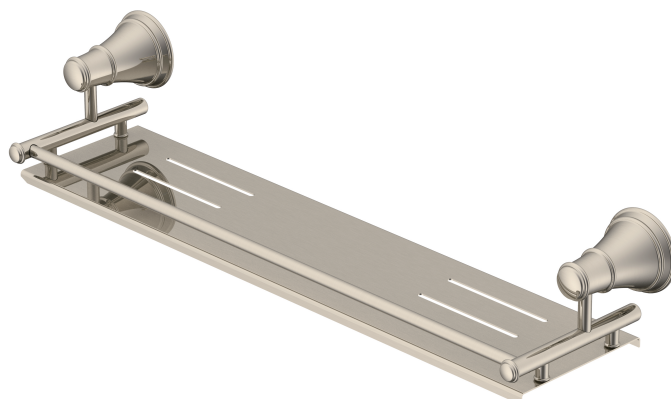

Adp

PRODUCT:	ETERNAL SHOWER SHELF
SIZE:	86H x 116D x 476W
TYPE:	ACCESSORY
VERSION: 01	DATE: 11/04/2023

CHROME (CHROMIUM PLATED)	JACCSOESSCP
MATTE BLACK (ELECTROPLATED)	JACCSOESSBK
BRUSHED NICKEL (PVD)	JACCSOESSNK
BRUSHED BRASS (PVD)	JACCSOESSBB
BRUSHED COPPER (PVD)	JACCSOESSBCO