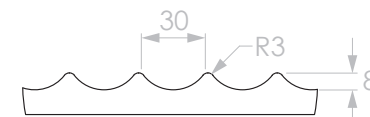

DETAIL A

PROFILE

PRODUCT	BRONTE PLUS BATHTUB	COLOUR	GLOSS WHITE (BATABRPF1700G) MATTE WHITE (BATABRPF1700M)	<p>NOTES:</p> <p>ALL DIMENSIONS ARE NOMINAL AND SUBJECT TO CHANGE. DO NOT DRILL OR ROUGH IN UNTIL YOU HAVE RECEIVED AND MEASURED YOUR PRODUCT.</p> <p>ALL DIMENSIONS ARE IN MILLIMETRES. DO NOT MEASURE FROM DRAWING.</p> <p>*ADD SUFFIX TO CODE TO SPECIFY FINISH COLOUR</p>
CODE	BATABRPF1700*	WEIGHT	52KG	
MATERIAL	ACRYLIC			
DIMENSIONS	1700L x 800W x 585H			
CAPACITY	300L			
VERSION 1	DATE 03/02/2023			