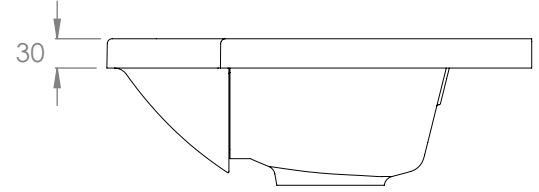

SECTION A-A

PRODUCT	CORINNE 900 CENTRE TOP	MATERIAL	CAST MARBLE
CODE	TOPPCOR900C	COLOUR	WHITE
STYLE	MOULDED TOP	FINISH	GLOSS
DIMENSIONS	900W X 435D X 150H		
TAP HOLE	1 TAP HOLE		
VERSION 1	DATE 04/02/2022		

NOTES:
 SUITS A 32MM WASTE. ADP UNIVERSAL WASTE RECOMMENDED (SOLD SEPARATELY)

ALL DIMENSIONS ARE NOMINAL AND SUBJECT TO CHANGE. DO NOT DRILL OR ROUGH IN UNTIL YOU HAVE RECEIVED AND MEASURED YOUR PRODUCT.

ALL DIMENSIONS ARE IN MILLIMETRES. DO NOT MEASURE FROM DRAWING.