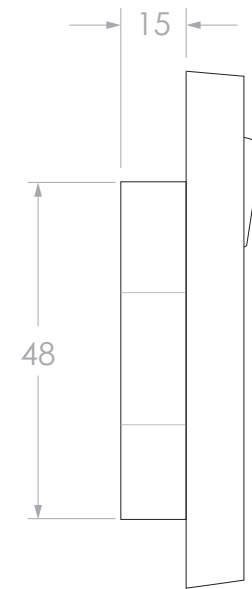

Adp

PRODUCT	MIRRORED CABINET POWER POINT
DIMENSIONS	120 x 78 x 12
COLOUR	CODE
WHITE	PWRGPO2G10A250W
ANTHRACITE	PWRGPO2G10A250V

NOTE:
CUTOUT ALLOWANCE IN CABINET IS 80W x 55H