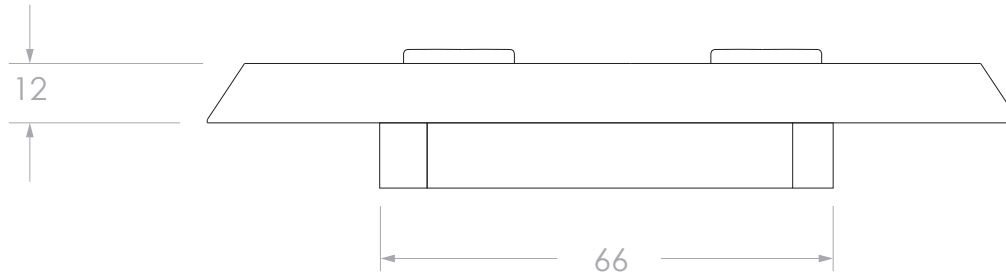

Adp

PRODUCT	MIRRORED CABINET POWER POINT
DIMENSIONS	120 x 78 x 12
COLOUR	CODE
WHITE	PWRGPO2G10A250W
ANTHRACITE	PWRGPO2G10A250V

NOTE:
CUTOUT ALLOWANCE IN CABINET IS 80W x 55H