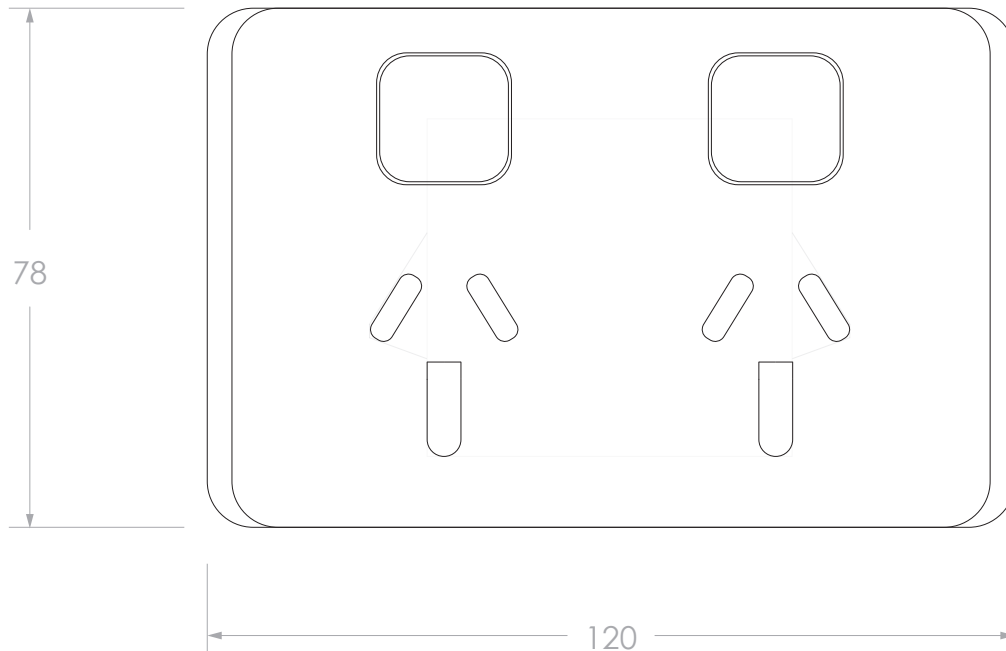

Adp

PRODUCT	MIRRORED CABINET POWER POINT
DIMENSIONS	120 x 78 x 12
COLOUR	CODE
WHITE	PWRGPO2G10A250W
ANTHRACITE	PWRGPO2G10A250V

NOTE:
CUTOUT ALLOWANCE IN CABINET IS 80W x 55H