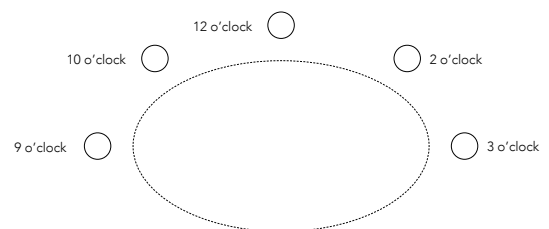

(Only available for Cherry Pie, Friday Quartz & Caesarstone)

Above-Counter Semi-Inset Inset Under-Counter

Product Code: _____ Colour: _____

Product Name: _____
(If not using ADP basin please provide current specs)

5 Taphole Location

Tapholes

0 Tapholes 1 Taphole 3 Tapholes

(Please Tick Taphole Locations)

6 Handles & Extras

Handles

(Premium handles are included with Pro models at no extra charge, Lite models incur extra charge)