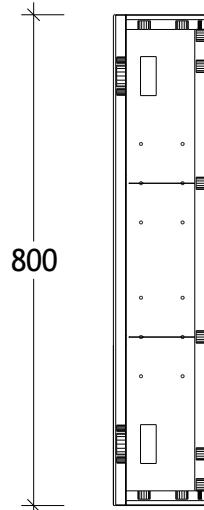

1 150 397.7 2.5 397.7 2.5 397.7 1 150
 1500

800

1 150 397.7 2.5 397.7 2.5 397.7 1 150
 1500

800

16
 4 130
 150

PRODUCT:	GLACIER SHELF MIRRORING CABINET 1500	
CODE:	LITE: GLLSSC1500D-3DSV	PRO: GLPSSC1500D-3DSV
DOORS:	3 DOOR	
SIZE:	1500	
CONFIGURATION:	DOUBLE SHELF - SURROUND VIEW HINGING	
VERSION:	01	DATE: 31/08/22

NOTES:
 ALL DIMENSIONS ARE NOMINAL AND SUBJECT TO CHANGE.
 DO NOT DRILL OR ROUGH IN UNTIL YOU HAVE RECEIVED AND MEASURED YOUR PRODUCT.
 ALL DIMENSIONS ARE IN MILLIMETRES.
 DO NOT MEASURE FROM DRAWING.