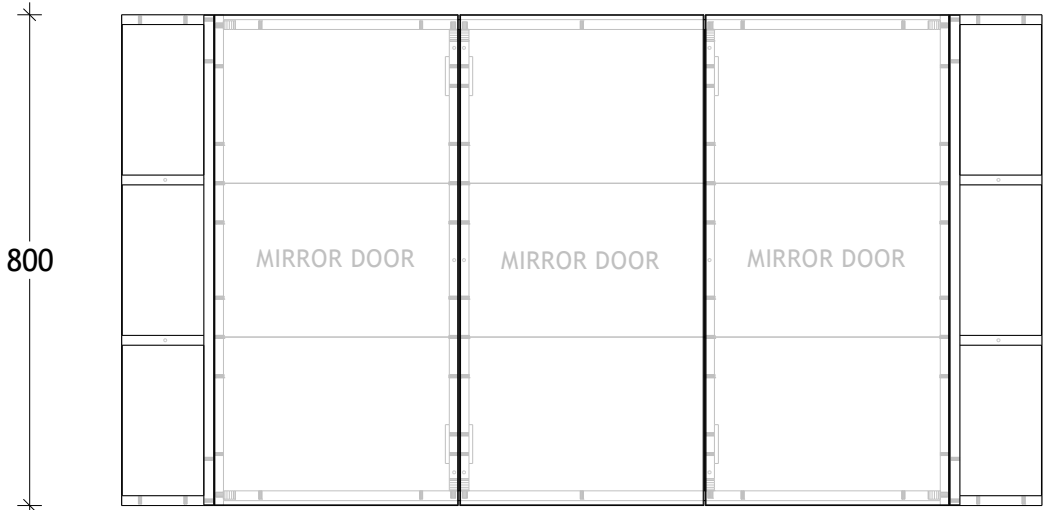

1 150 397.7 2.5 397.7 2.5 397.7 1 150
 1500

800

1 150 397.7 2.5 397.7 2.5 397.7 1 150
 1500

800

16
 4 130
 150

PRODUCT:	GLACIER SHELF MIRRORING CABINET 1500	
CODE:	LITE: GLLSSC1500D-3DSV	PRO: GLPSSC1500D-3DSV
DOORS:	3 DOOR	
SIZE:	1500	
CONFIGURATION:	DOUBLE SHELF - SURROUND VIEW HINGING	
VERSION:	01	DATE: 31/08/22

NOTES:
 ALL DIMENSIONS ARE NOMINAL AND SUBJECT TO CHANGE.
 DO NOT DRILL OR ROUGH IN UNTIL YOU HAVE RECEIVED AND MEASURED YOUR PRODUCT.
 ALL DIMENSIONS ARE IN MILLIMETRES.
 DO NOT MEASURE FROM DRAWING.