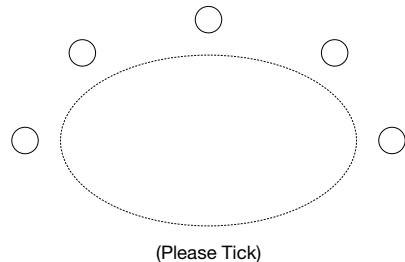

Benchtop Finish (for Cherry Pie/Friday/Caesarstone only)

- Cherry Pie Friday Hybrid Quartz
- Caesarstone (available on Plus models only)
- Colour: _____

Basin (for Cherry Pie/Friday/Caesarstone only)

Please consult the Basin Matrix to check which basins will fit your vanity selection.

- Above-Counter / Semi-Inset / Inset Basins**
- Product Code: _____
- Product Name: _____
- Under-Counter Basins**
- Product Code: _____
- Product Name: _____

Tap Hole Location

- 0 tap hole**
- Please specify (for Benchtops):
- Drilling own Wall taps In basin
- 3 tap holes**
- 1 tap hole**
- Please specify (for Benchtops):
- 9 o'clock 10 o'clock 12 o'clock
- 2 o'clock 3 o'clock