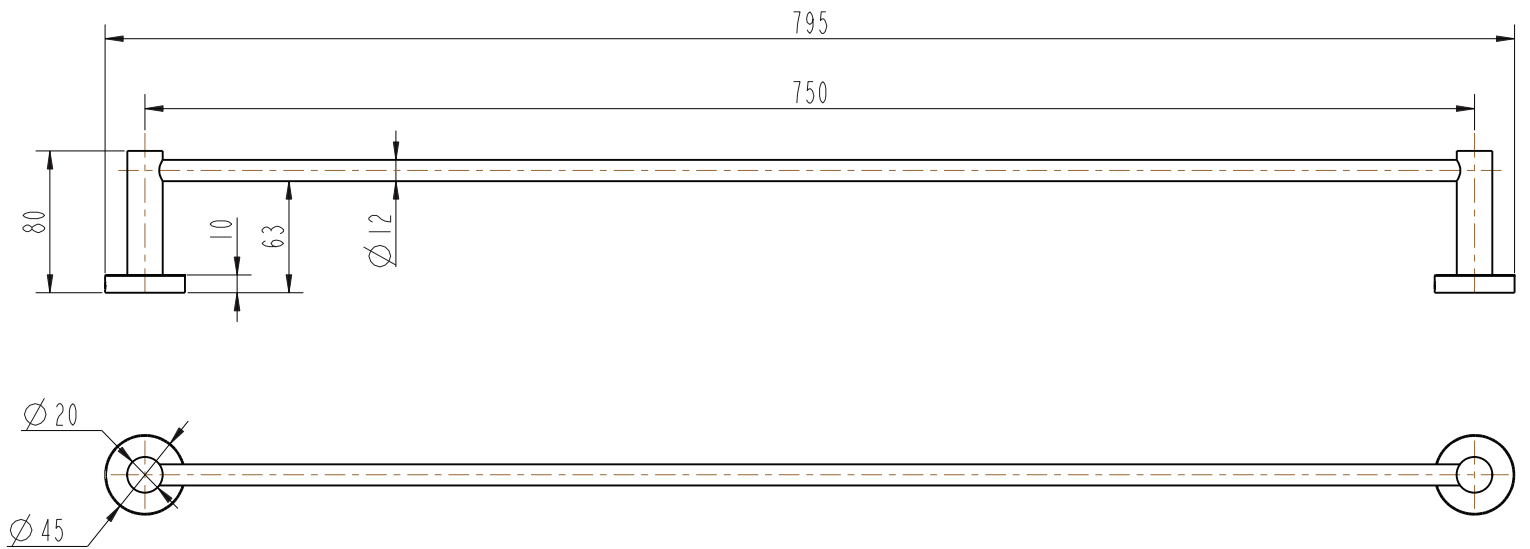

SPECIFICATIONS

BLOOM SINGLE TOWEL RAIL

Adp

JACCBLMST75CP
JACCBLMST75BK
JACCBLMST75NK
JACCBLMST75BB