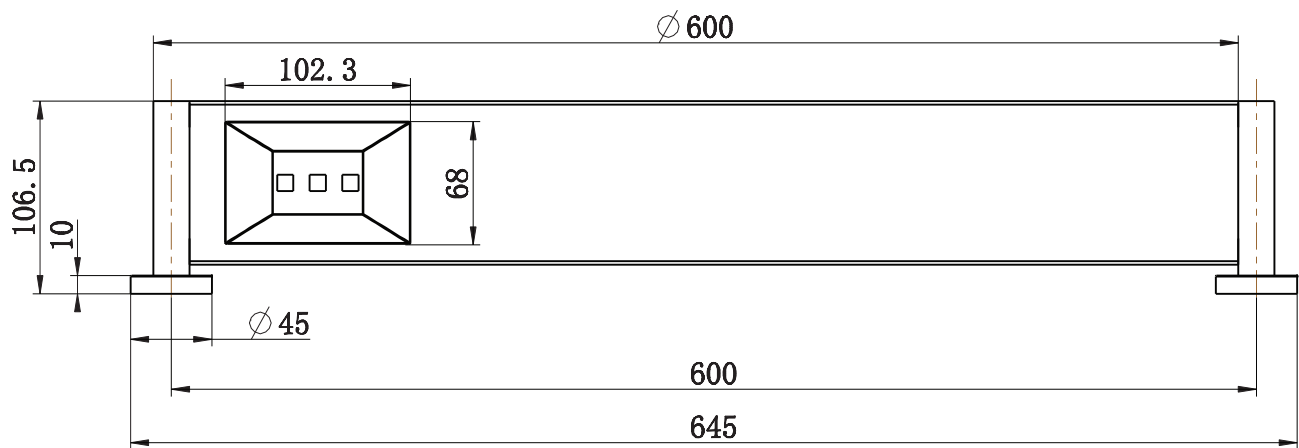

SPECIFICATIONS

BLOOM SHOWER SHELF

Adp

JACCBLMSSCP
JACCBLMSSBK
JACCBLMSSNK
JACCBLMSSBB