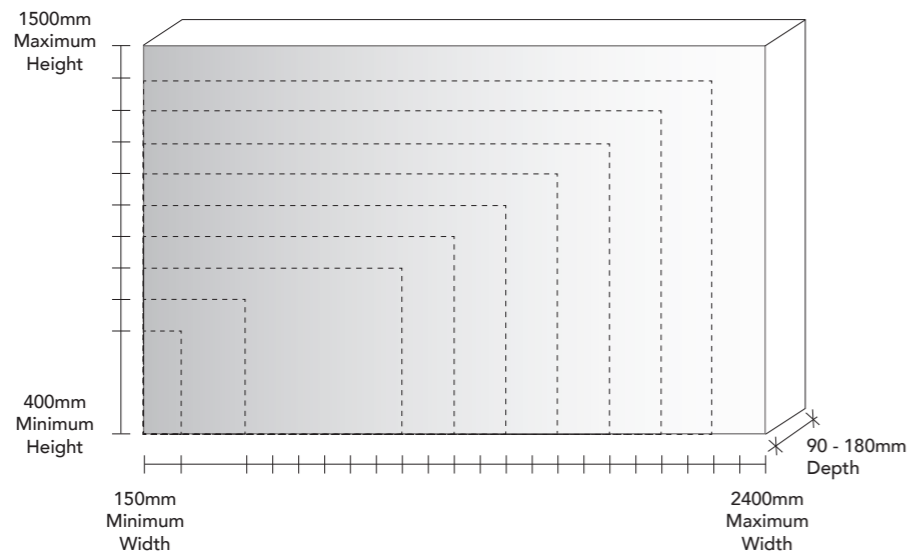

Custom Sized Mirrored Cabinet

Choose a Custom Sized Mirrored Cabinet for a specific height, depth or width.

Full polished edge copper free mirrored doors.

DEPTH

Choose between a minimum carcass depth of 110mm to 180mm. Keep in mind 20mm door thickness including mirror. For anything deeper please contact your nearest bathroom retail store for guidelines.

WIDTH

Choose between 150mm to 2400mm width.
(Please note anything longer than 1800mm width will be multiple cabinets due to shipping restrictions and weight).

HEIGHT

Choose between 400mm to 1500mm height.

INTERIOR

Choose from a fresh white or premium graphite interior.

SHELVES

All custom sized mirrored cabinets will have matching melamine shelves (fresh white or premium graphite). Cabinets shorter than 999mm height come standard with 2 row of shelves, cabinets taller than 999mm height come standard with 3 rows of shelves. *Additional shelves are available to purchase, see pricing above.*