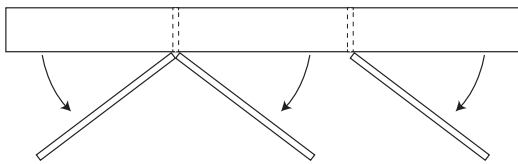

Size

- 600 x 800 - 2 door
- 750 x 800 x - 2 door
- 900 x 800 - 2 door
- 1200 x 800 - 2 door
- 1200 x 800 - 3 door
- 1200 x 800 - 3 door (surround view)
- 1500 x 800 - 3 door
- 1500 x 800 - 3 door (surround view)
- 1500 x 800 - 4 door
- 1800 x 800 - 3 door
- 1800 x 800 - 3 door (surround view)
- 1800 x 800 - 4 door

Please Note: Power point and magnified mirror come standard on the right hand side unless otherwise specified.

Standard Hinging

Surround View Hinging

Cabinet Finish

Woodgrain/Silk

Colour: _____

Polyurethane (please select):

16mm Filler Strip (additional cost)

- Left Side
- Right Side
- Both Sides

Notes:
