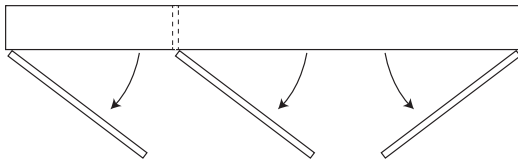

Size

- 600 x 800 - 2 door
- 750 x 800 x - 2 door
- 900 x 800 - 2 door
- 1200 x 800 - 2 door
- 1200 x 800 - 3 door
- 1200 x 800 - 3 door (surround view)
- 1500 x 800 - 3 door
- 1500 x 800 - 3 door (surround view)
- 1500 x 800 - 4 door
- 1800 x 800 - 3 door
- 1800 x 800 - 3 door (surround view)
- 1800 x 800 - 4 door

Please Note: Power point and magnified mirror come standard on the right hand side unless otherwise specified.

Standard Hinging

Surround View Hinging

Cabinet Finish

Woodgrain/Silk

Colour: _____

Polyurethane (please select):

16mm Filler Strip (additional cost)

- Left Side
- Right Side
- Both Sides

Notes:
