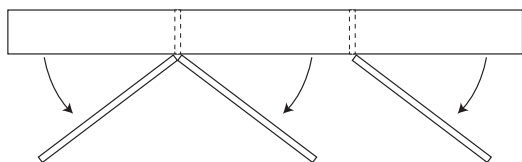

Size

- 900mm - 2 door
- 1200mm - 2 door
- 1500mm - 3 door (surround view)
- 1500mm - 4 door
- 1800mm - 3 door (surround view)
- 1800mm - 4 door

Please Note: Magnified Mirror comes standard on the right hand door unless otherwise specified.

Standard Hinging

Surround View Hinging

Cabinet Finish

- Woodgrain/Silk

Colour: _____

Please Note: Polyurethane not available.

Daylight Overhead Light (additional cost)

- Daylight Overhead Light 300mm Chrome
- Daylight Overhead Light 300mm Matte Black
- Daylight Overhead Light 600mm Chrome
- Daylight Overhead Light 600mm Matte Black