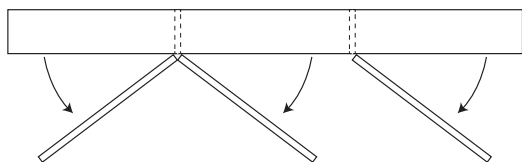

Size

- 300 x 800mm - 1 door
- 400 x 800mm - 1 door
- 500 x 800mm - 1 door
- 600 x 800 - 2 door
- 750 x 800 x - 2 door
- 900 x 800 - 2 door
- 1200 x 800 - 2 door
- 1200 x 800 - 3 door
- 1200 x 800 - 3 door (surround view)
- 1500 x 800 - 3 door
- 1500 x 800 - 3 door (surround view)
- 1500 x 800 - 4 door
- 1800 x 800 - 3 door
- 1800 x 800 - 3 door (surround view)
- 1800 x 800 - 4 door

Please Note: Single door models come standard hinged on the left hand side unless otherwise specified.

Standard Hinging

Surround View Hinging

Cabinet Finish

Woodgrain/Silk

Colour: _____

Polyurethane (please select):

16mm Filler Strip (additional cost)

- Left Side
- Right Side
- Both Sides

Notes:
