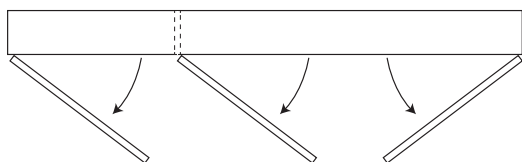

Size

- 300 x 800mm - 1 door
- 400 x 800mm - 1 door
- 500 x 800mm - 1 door
- 600 x 800 - 2 door
- 750 x 800 x - 2 door
- 900 x 800 - 2 door
- 1200 x 800 - 2 door
- 1200 x 800 - 3 door
- 1200 x 800 - 3 door (surround view)
- 1500 x 800 - 3 door
- 1500 x 800 - 3 door (surround view)
- 1500 x 800 - 4 door
- 1800 x 800 - 3 door
- 1800 x 800 - 3 door (surround view)
- 1800 x 800 - 4 door

Please Note: Single door models come standard hinged on the left hand side unless otherwise specified.

Standard Hinging

Surround View Hinging

Cabinet Finish

Woodgrain/Silk

Colour: _____

Polyurethane (please select):

16mm Filler Strip (additional cost)

- Left Side
- Right Side
- Both Sides

Notes:
