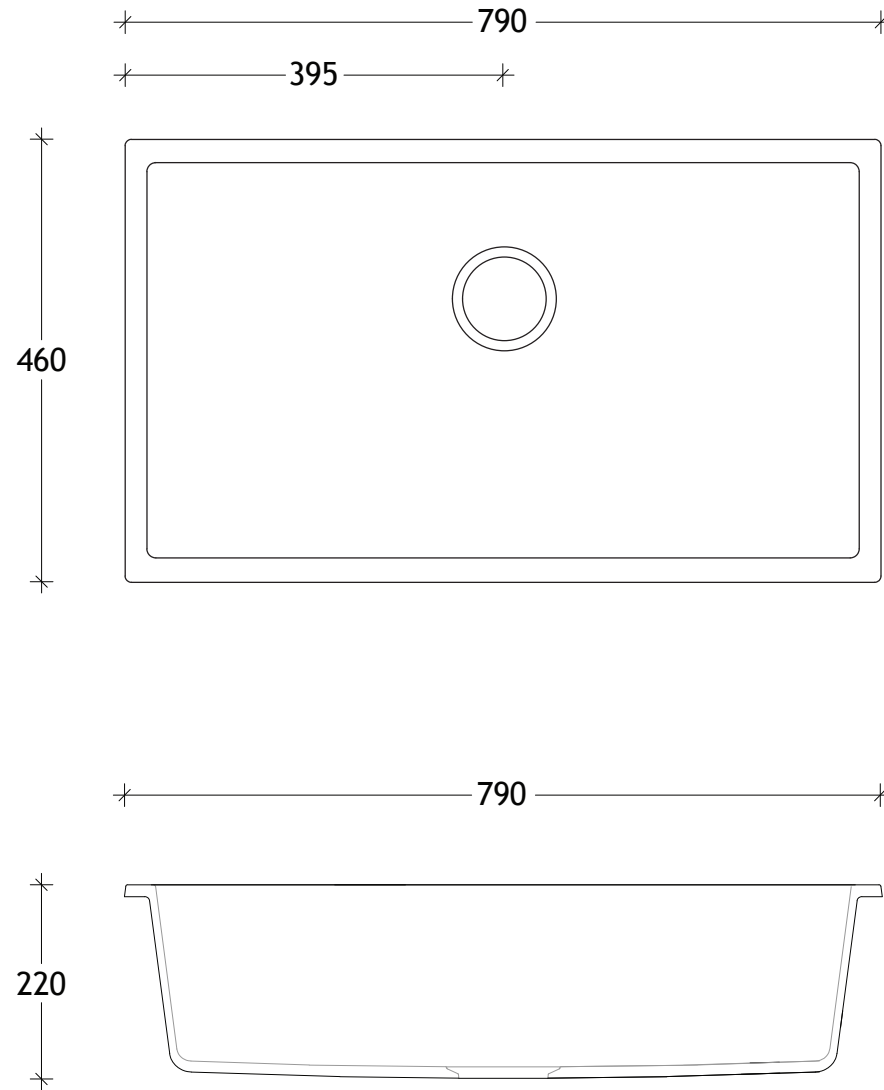

SINK SPECIFICATIONS

NAME: BELLEVUE LARGE RECTANGULAR	CODE: SINKBEL7945BK/WHT
MATERIAL: GRANITE COMPOSITE	COLOUR:
FINISH: MATTE	VOLUME:

ALL DIMENSIONS ARE IN MILLIMETRES (mm)
ALL DIMENSIONS HAVE A TOLERANCE OF +/- 1mm
*MEASURE EXACT LOCATIONS FROM YOUR SINK.