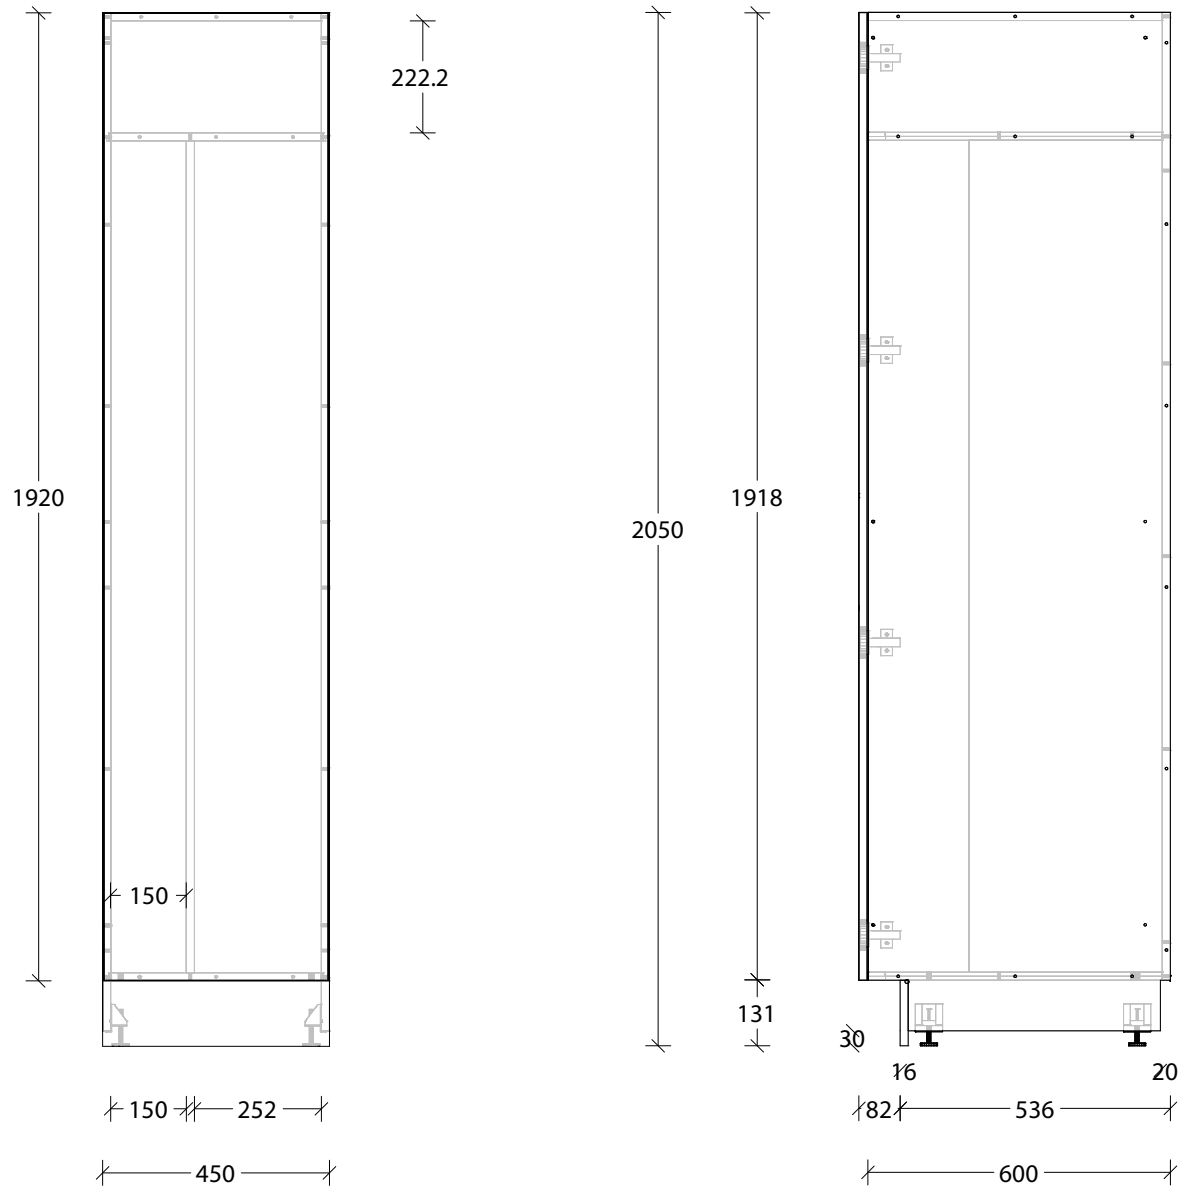

Handle or No Handle with Push to Open

NAME:	MCKLPSITCBS0450SX - MCKLDECTCBS0450SX - MCKLCLATCBS0450SX		
SIZE:	450mm	CABINET TYPE:	Tall Cabinet
INTERNALS:	Adjustable Shelf		
HANDLE OPTION:	Handle or Push To Open		
		VERSION:	1.0