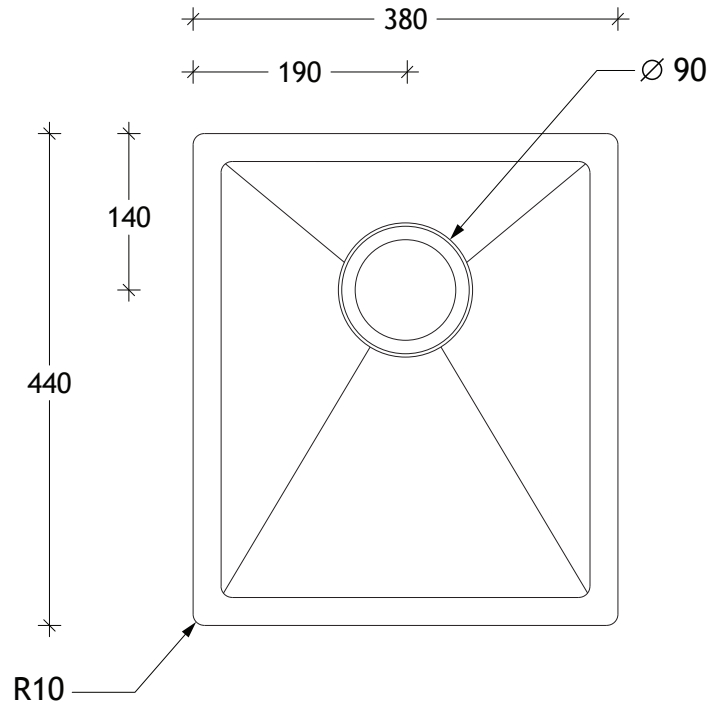

BASIN SPECIFICATIONS

NAME:	CLOVELLY SMALL RECTANGLE	CODE:	SINKCLO3844SS
MATERIAL:	304 STAINLESS STEEL	COLOUR:	NATURAL
FINISH:	BRUSHED	VOLUME:	25L

ALL DIMENSIONS ARE IN MILLIMETRES (mm)
ALL DIMENSIONS HAVE A TOLERANCE OF +/- 1mm
*MEASURE EXACT LOCATIONS FROM YOUR SINK.

Minimum Cabinet widths -

Drop-in: 450mm

Under-mount: 530mm