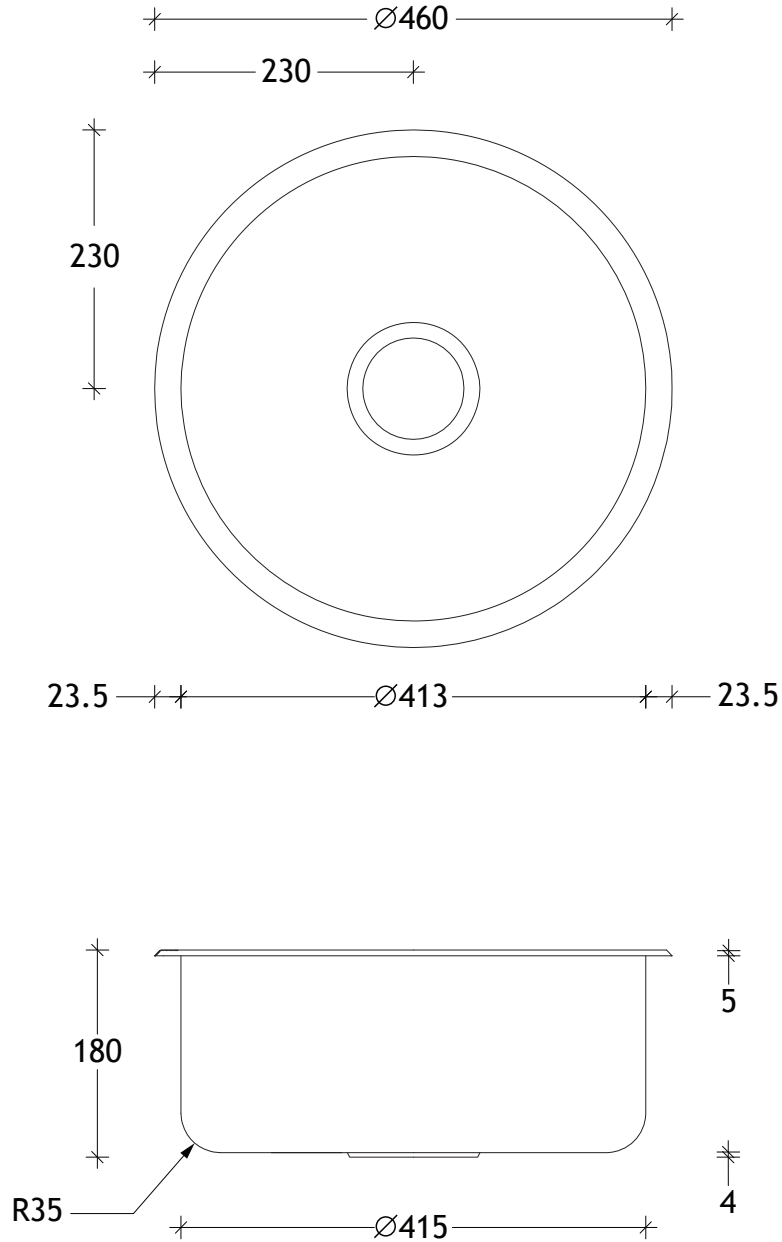

SINK SPECIFICATIONS

NAME:	CLOVELLY ROUND	CODE:	SINKCLO430SS
MATERIAL:	304 STAINLESS STEEL	COLOUR:	NATURAL
FINISH:	BRUSHED	VOLUME:	23L

ALL DIMENSIONS ARE IN MILLIMETRES (mm)
ALL DIMENSIONS HAVE A TOLERANCE OF +/- 1mm
*MEASURE EXACT LOCATIONS FROM YOUR SINK.

Minimum Cabinet widths -
Drop-in: 480mm
Under-mount: 560mm