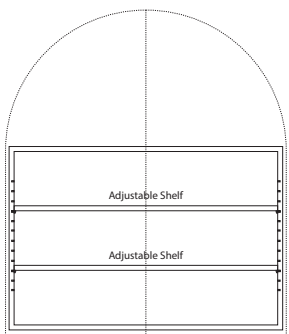

Store Signature:

Purchase Order Number:

Customer Signature:

Size

- 500 x 900mm (1 Door)
 900 x 1050mm (2 Doors)

Internal Shelf Options

500 x 900mm

- 1 x Adjustable Shelf, 1 x Fixed Shelf
 2 x Adjustable Shelves

900 x 1050mm

- 1 x Adjustable Shelf, 1 x Fixed Shelf
 2 x Adjustable Shelves

Note: All shelves are 16mm MDF.

500 X 900MM - FIXED SHELF

900 X 1050MM - FIXED SHELF

500 X 900MM -

ADJUSTABLE SHELVES

900 X 1050MM -

ADJUSTABLE SHELVES

Door Hinge Side (please select for 500x900mm)

- Left Hand Hinged
 Right Hand Hinged

Note: For the '500x900 Fixed Shelf' option, the shelf will be fixed on the same side as the door hinge.

Power Point Side (please select for 900x1050mm)

- Left Hand Side
 Right Hand Side

Note: For the 500x900, the power point will be on the same side as the door hinge.

Cabinet Finish

- Woodgrain / Silk

Colour: _____