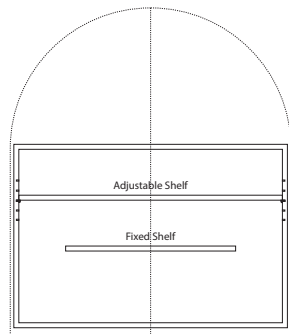

Store Signature:

Purchase Order Number:

Customer Signature:

Size

- 500 x 900mm (1 Door)
 900 x 1050mm (2 Doors)

Internal Shelf Options

500 x 900mm

- 1 x Adjustable Shelf, 1 x Fixed Shelf
 2 x Adjustable Shelves

900 x 1050mm

- 1 x Adjustable Shelf, 1 x Fixed Shelf
 2 x Adjustable Shelves

Note: All shelves are 16mm MDF.

500 X 900MM - FIXED SHELF

900 X 1050MM - FIXED SHELF

500 X 900MM -

ADJUSTABLE SHELVES

900 X 1050MM -

ADJUSTABLE SHELVES

Door Hinge Side (please select for 500x900mm)

- Left Hand Hinged
 Right Hand Hinged

Note: For the '500x900 Fixed Shelf' option, the shelf will be fixed on the same side as the door hinge.

Power Point Side (please select for 900x1050mm)

- Left Hand Side
 Right Hand Side

Note: For the 500x900, the power point will be on the same side as the door hinge.

Cabinet Finish

- Woodgrain / Silk

Colour: _____