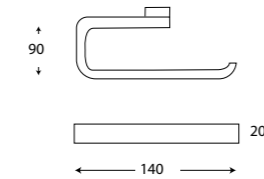

BROOKLYN TOILET ROLL HOLDER

Chrome
Code: JACCNBYBRKTOCP
RRP: $79.00

Polished Gold
Code: JACCNBYBRKTOPG
RRP: $125.00

Matte Black
Code: JACCNBYBRKTOBK
RRP: $99.00

Polished Rose Gold
Code: JACCNBYBRKTOPR
RRP: $125.00