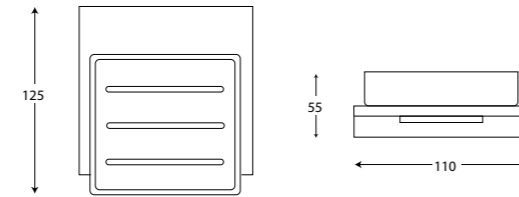

TIME SQUARE SOAP DISH

Chrome/Frosted Glass
Code: JACCNYSIMSHFCP
RRP: $55.00
Matte Black/Frosted Glass
Code: JACCNYSIMSHFBK
RRP: $75.00