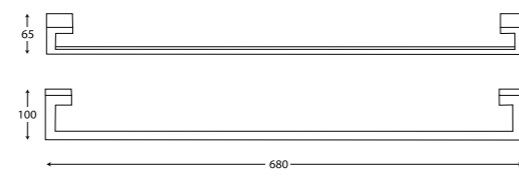

TIME SQUARE TOWEL RAIL 600MM

Chrome
Code: JACCNYSIMST6CP
RRP: $79.00
Matte Black
Code: JACCNYSIMST6BK
RRP: $99.00