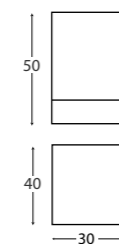

BROOKLYN ROBE HOOK

Chrome
Code: JACCNBYBRKRHCP
RRP: $59.00

Polished Gold
Code: JACCNBYBRKRHPG
RRP: $80.00

Matte Black
Code: JACCNBYBRKRHBK
RRP: $69.00

Polished Rose Gold
Code: JACCNBYBRKRHPR
RRP: $80.00