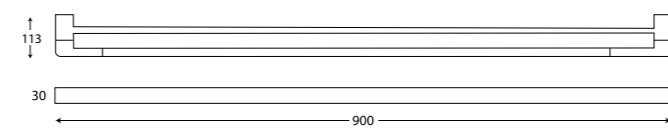

BROOKLYN DOUBLE TOWEL RAIL 900MM

Chrome
Code: JACCNBYBRKDT9CP
RRP: $209.00

Matte Black
Code: JACCNBYBRKDT9BK
RRP: $229.00

BROOKLYN ROBE HOOK

Chrome
Code: JACCNBYBRKRHCP
RRP: $59.00

Polished Gold
Code: JACCNBYBRKRHPG
RRP: $80.00

Matte Black
Code: JACCNBYBRKRHBK
RRP: $69.00

Polished Rose Gold
Code: JACCNBYBRKRHPR
RRP: $80.00