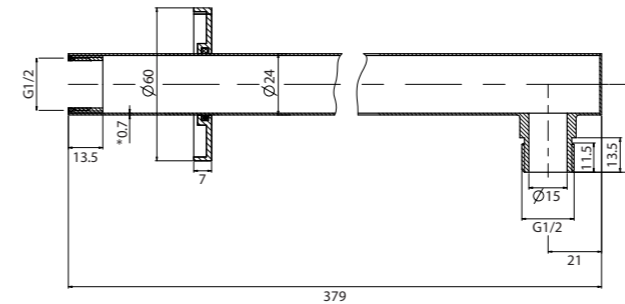

Registration
Number:
S12242

MYSTIQUE HAND SHOWER ON RAIL

MYSTIQUE HAND SHOWER
ON RAIL SET Chrome
Code: JTAPSRSETMYSCP
RRP: \$199.00

Registration
Number:
S13223

TWILIGHT STRAIGHT SHOWER ARM 380MM

Chrome
Code: JTAPSATWWCP
RRP: \$99.00