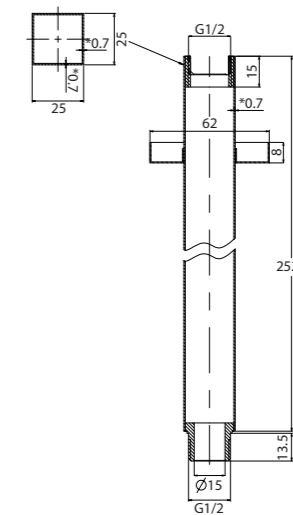

TWILIGHT CEILING SHOWER ARM 250MM

Chrome
Code: JTAPSATWCPC
RRP: \$89.00

Matte Black
Code: JTAPSATWCBK
RRP: \$95.00

Matte White
Code: JTAPSATWCWH
RRP: \$89.00

DUSK CEILING SHOWER ARM 250MM

Chrome
Code: JTAPSADUCCP
RRP: \$89.00