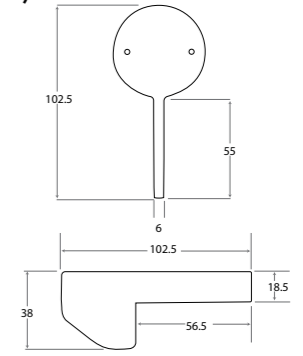

MARTINI WALL MIXER TRIM (PART B)

MARTINI

Chrome
Code: JTAPSTMARCP
RRP: $23.00

Matte Black/Chrome
Code: JTAPSTMARBK
RRP: $34.00

Matte Black
Code: JTAPSTMARBK
RRP: $34.00

MARTINI RITZ

Polished Gold
Code: JTAPSTMARPG
RRP: $114.00

Polished Rose Gold
Code: JTAPSTMARPR
RRP: $114.00

Brushed Gold
Code: JTAPSTMARBG
RRP: $138.00

Brushed Rose Gold
Code: JTAPSTMARBR
RRP: $138.00