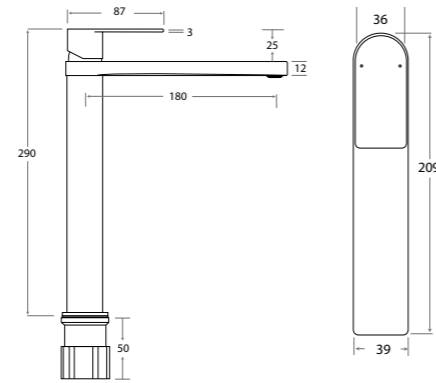

Matte Black/Chrome
Code: JTAPBCOSBK
RRP: \$189.00

Matte Black
Code: JTAPBCOSBA
RRP: \$189.00

Registration Number: T29378

COSMOPOLITAN EXTENDED BASIN MIXER

Chrome
Code: JTAPEBCOSCP
RRP: \$199.00

Matte Black/Chrome
Code: JTAPEBCOSBK
RRP: \$229.00