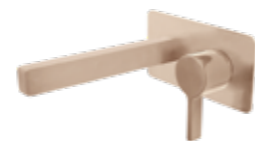

Wall Basin Set
Brushed Rose Gold
RRP: $740.00
JTAPWBMPARBR