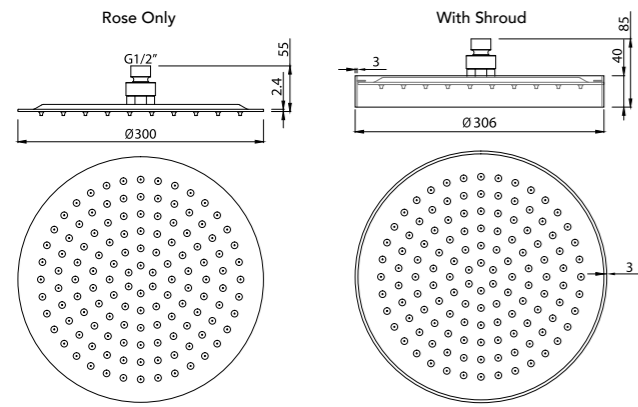

COSMOPOLITAN SHOWER ROSE

ROSE ONLY

Chrome
Code: JTAPSRCOSCP
RRP: $149.00

ROSE WITH SHROUD

Chrome
Code: JTAPSRSETCOSCP
Total RRP: $249.00

Matte Black/Chrome
Code: JTAPSRSETCOSBK
Total RRP: $259.00

Matte White/Chrome
Code: JTAPSRSETCOSWH
Total RRP: $249.00

Registration
Number:
S12119