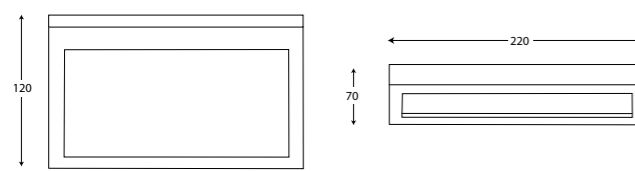

TIME SQUARE HAND TOWEL RING

Chrome
Code: JACCNYSIMTRCP
RRP: $59.00
Matte Black
Code: JACCNYSIMTRBK
RRP: $79.00