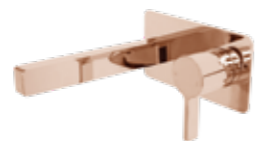

Wall Basin Set
Polished Rose Gold
RRP: $715.00
JTAPWBMPARPR