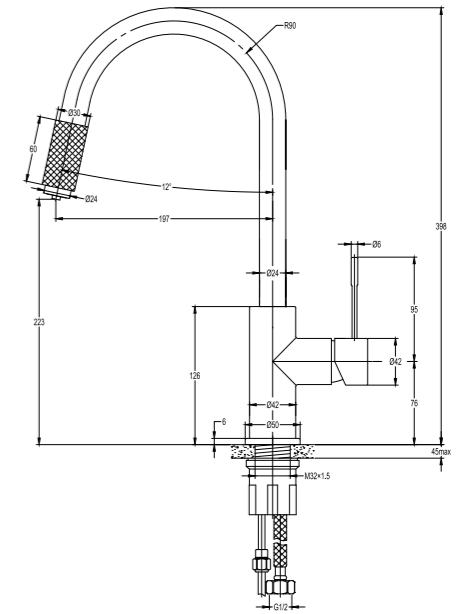

Chrome
Code: JTAPKMARCP
RRP: \$299.00

Registration
Number: T33746

INDI ROUND SINK MIXER

Chrome / Black
Code: JTAPKINRCPBK
RRP: \$299.00

Registration
Number: T32977

LIBERTY WALL BASIN SET

Chrome
Code: JTAPWLIBCP
RRP: \$299.00