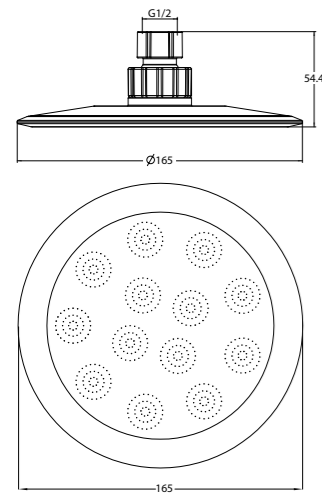

MYSTIQUE SHOWER ROSE

Chrome
Code: JTAPSRMYSCP
RRP: $149.00

Registration
Number:
S12242