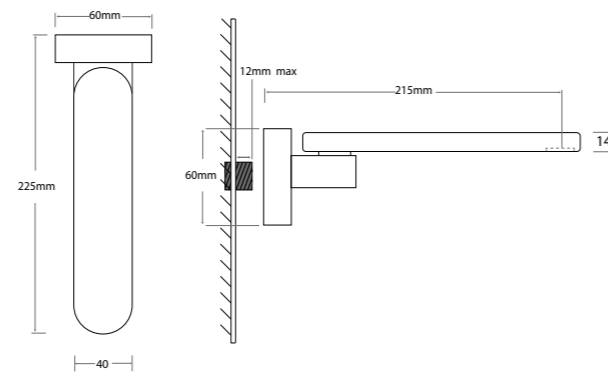

COSMOPOLITAN SWIVEL BATH SPOUT

Chrome
Code: JTAPBSCOSCP
RRP: $169.00

Matte Black/Chrome
Code: JTAPBSCOSBK
RRP: $189.00

Matte Black
Code: JTAPBSCOSBA
RRP: $189.00