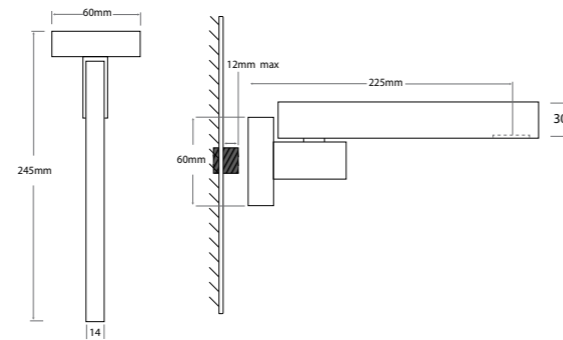

MARTINI SWIVEL BATH SPOUT

MARTINI

Chrome
Code: JTAPBSMARCP
RRP: $189.00

Matte Black/Chrome
Code: JTAPBSMARBK
RRP: $209.00

Matte Black
Code: JTAPBSMARBA
RRP: $209.00

MARTINI RITZ

Polished Gold
Code: JTAPBSMARPG
RRP: $285.00

Polished Rose Gold
Code: JTAPBSMARPR
RRP: $285.00

Brushed Gold
Code: JTAPBSMARBG
RRP: $310.00

Brushed Rose Gold
Code: JTAPBSMARBR
RRP: $310.00