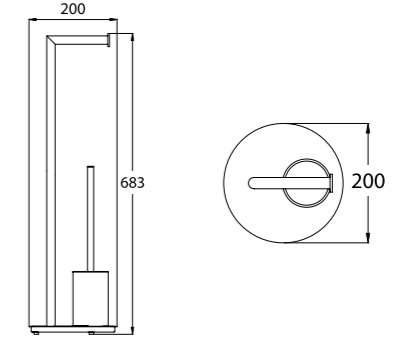

STATEN FREESTANDING TOILET CADDY

Chrome
Code: JACCNYSABRCP
RRP: $259.00
Matte Black
Code: JACCNYSABRCB
RRP: $289.00