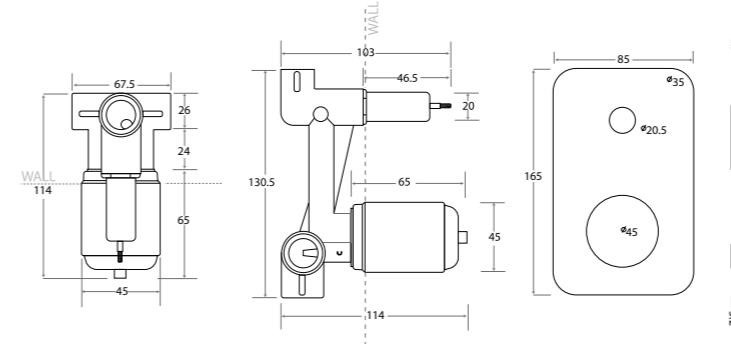

MARTINI UNIVERSAL DIVERTER MIXER BODY (PART A)

MARTINI

Chrome
Code: JTAPDUNICP
RRP: $169.00

Matte Black/Chrome
Code: JTAPDUNICP
RRP: $169.00

Matte Black
Code: JTAPDUNIBA
RRP: $185.00

MARTINI RITZ

Polished Gold
Code: JTAPDUNIPG
RRP: $366.00

Polished Rose Gold
Code: JTAPDUNIPR
RRP: $366.00

Brushed Gold
Code: JTAPDUNIBG
RRP: $390.00

Brushed Rose Gold
Code: JTAPDUNIBR
RRP: $390.00

ADD TRIM ↓