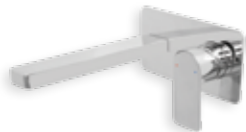

Wall Basin Set
Chrome
RRP: $229.00
JTAPWBCOSCP