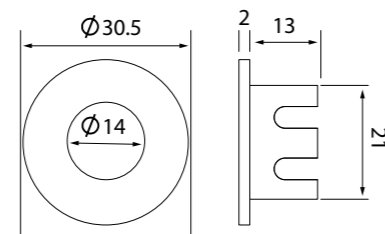

OVERFLOW RING

Chrome Code: JTAPOVERCP RRP: $29.00	Polished Gold Code: JTAPOVERPG RRP: $59.00	Brushed Gold Code: JTAPOVERBG RRP: $69.00
White Code: JTAPOVERWH RRP: $39.00	Polished Rose Gold Code: JTAPOVERPR RRP: $59.00	Brushed Rose Gold Code: JTAPOVERBR RRP: $69.00
Black Code: JTAPOVERBK RRP: $69.00	Polished Black Sapphire Code: JTAPOVERPBS RRP: $59.00	Brushed Black Sapphire Code: JTAPOVERBBS RRP: $69.00