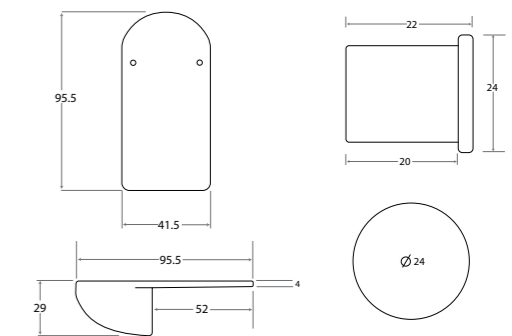

COSMOPOLITAN DIVERTER TRIM (PART B)

Chrome
Code: JTAPDTCOSCP
RRP: $30.00

Matte Black/Chrome
Code: JTAPDTCOSBK
RRP: $44.00

Matte Black
Code: JTAPDTCOSBK
RRP: $44.00