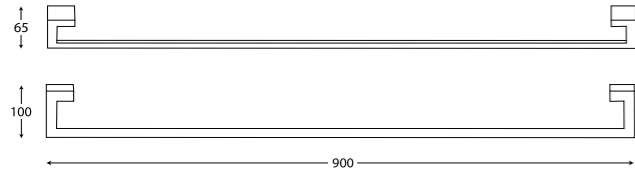

MANHATTAN HAND TOWEL RING

Gloss White/Chrome
Code: JACCNYMANTRWH
RRP: \$79.00

Matte Black/Chrome
Code: JACCNYMANTRBK
RRP: \$79.00

TIME SQUARE TOWEL RAIL 900MM

Chrome
Code: JACCNYSIMST9CP
RRP: \$89.00
Matte Black
Code: JACCNYSIMST9BK
RRP: \$109.00