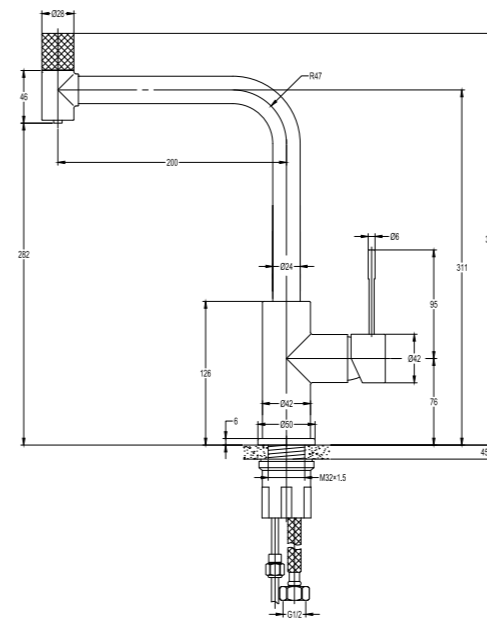

INDI SQUARE SINK MIXER

Chrome / Black
Code: JTAPKINSCPBK
RRP: $299.00

Registration
Number: T32978

LIBERTY WALL MIXER BODY

(PART A)

Chrome
Code: JTAPSLIBCP
RRP: $140.00

Matte Black
Code: JTAPSLIBBA
RRP: $140.00

LIBERTY WALL MIXER TRIM

(PART B)

ADD TRIM ↓

Chrome
Code: JTAPSTLIBCP
RRP: $49.00

Matte Black
Code: JTAPSTLIBBK
RRP: $59.00