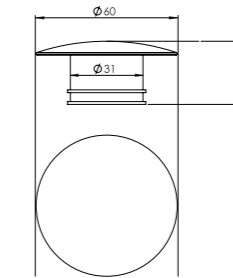

PLUG ONLY

PLUG ONLY

Polished Gold Code: PWM-PLUG-PG RRP: $65.00
Polished Rose Gold Code: PWM-PLUG-PR RRP: $65.00
Polished Black Sapphire Code: PWM-PLUG-PBS RRP: $65.00
Brushed Gold Code: PWM-PLUG-BG RRP: $85.00
Brushed Rose Gold Code: PWM-PLUG-BR RRP: $85.00
Brushed Black Sapphire Code: PWM-PLUG-BBS RRP: $85.00