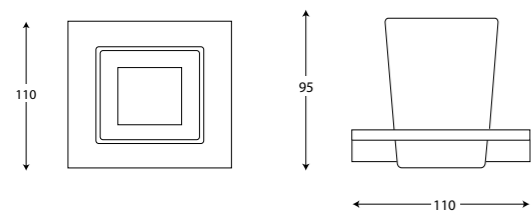

TIME SQUARE TUMBLER

Chrome/Frosted Glass
Code: JACCNYSIMTBCP
RRP: $55.00
Matte Black/Frosted Glass
Code: JACCNYSIMTBBK
RRP: $75.00