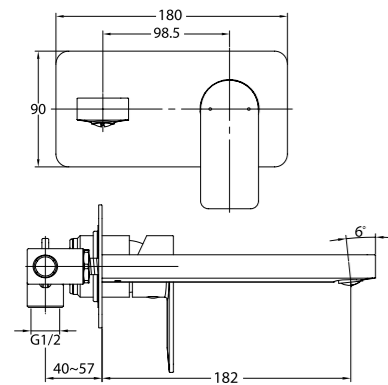

Chrome
Code: JTAPWBCOSCP
RRP: \$229.00

Matte Black/Chrome
Code: JTAPWBCOSBK
RRP: \$249.00

Matte Black
Code: JTAPWBCOSBA
RRP: \$249.00

Registration Number: T29382

COSMOPOLITAN SWIVEL BATH SPOUT

Chrome
Code: JTAPBSCOSCP
RRP: \$169.00