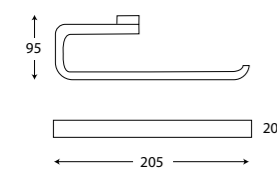

BROOKLYN HAND TOWEL RING

Chrome
Code: JACCNBYBRKTRCP
RRP: $89.00

Polished Gold
Code: JACCNBYBRKTRPG
RRP: $135.00

Matte Black
Code: JACCNBYBRKTRBK
RRP: $109.00

Polished Rose Gold
Code: JACCNBYBRKTRPR
RRP: $135.00