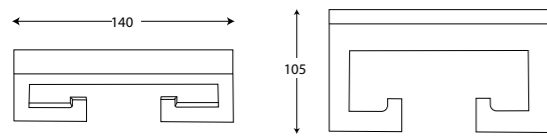

TIME SQUARE DOUBLE ROBE HOOK

Chrome
Code: JACCNYSIMRHCP
RRP: $49.00
Matte Black
Code: JACCNYSIMRHBK
RRP: $69.00