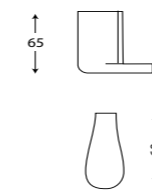

MANHATTAN ROBE HOOK

Gloss White/Chrome
Code: JACCNYMANRHW
RRP: $49.00

Matte Black/Chrome
Code: JACCNYMANRHBK
RRP: $49.00