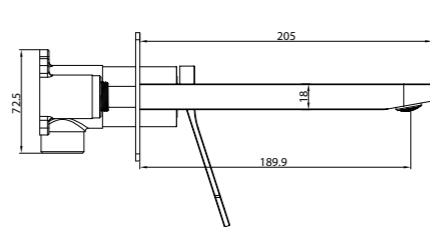

Chrome
Code: JTAPKMARCP
RRP: \$299.00

Registration
Number: T33746

INDI ROUND SINK MIXER

Chrome / Black
Code: JTAPKINRCPBK
RRP: \$299.00

Registration
Number: T32977

LIBERTY WALL BASIN SET

Chrome
Code: JTAPWLIBCP
RRP: \$299.00