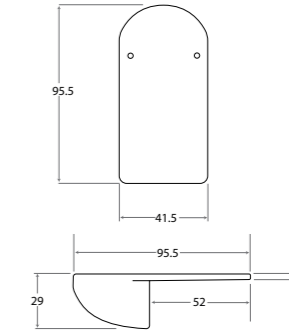

COSMOPOLITAN WALL MIXER TRIM (PART B)

Chrome
Code: JTAPSTCOSCP
RRP: $23.00

Matte Black/Chrome
Code: JTAPSTCOSBK
RRP: $34.00

Matte Black
Code: JTAPSTCOSBK
RRP: $34.00