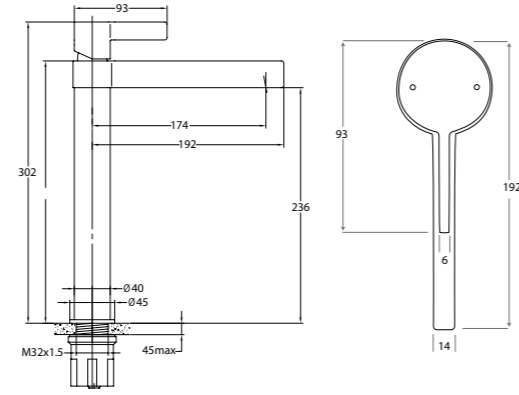

MARTINI RITZ

Polished Gold
Code: JTAPBMARPG
RRP: \$465.00

Polished Rose Gold
Code: JTAPBMARPR
RRP: \$465.00

Brushed Gold
Code: JTAPBMARBG
RRP: \$474.00

Brushed Rose Gold
Code: JTAPBMARBR
RRP: \$474.00

MARTINI EXTENDED BASIN MIXER