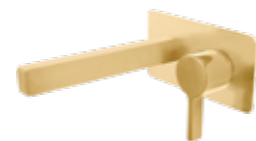

Wall Basin Set
Brushed Gold
RRP: $740.00
JTAPWBMPARBG