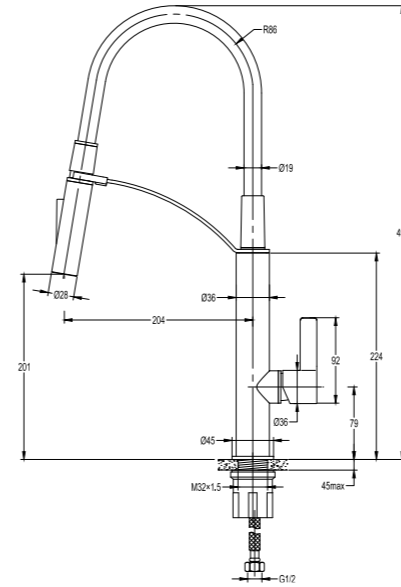

Chrome
Code: JTAPKMARCP
RRP: \$299.00

Registration
Number: T33746

INDI ROUND SINK MIXER

Chrome / Black
Code: JTAPKINRCPBK
RRP: \$299.00

Registration
Number: T32977

LIBERTY WALL BASIN SET

Chrome
Code: JTAPWLIBCP
RRP: \$299.00