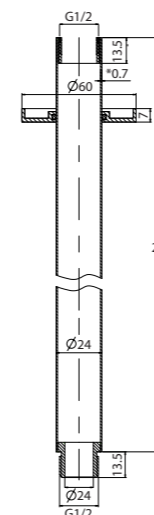

TWILIGHT CEILING SHOWER ARM 250MM

Chrome
Code: JTAPSATWCPC
RRP: \$89.00

Matte Black
Code: JTAPSATWCBK
RRP: \$95.00

Matte White
Code: JTAPSATWCWH
RRP: \$89.00

DUSK CEILING SHOWER ARM 250MM

Chrome
Code: JTAPSADUCCP
RRP: \$89.00