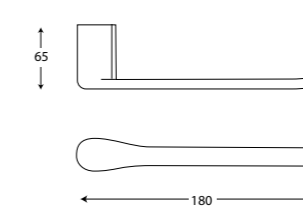

MANHATTAN TOILET ROLL HOLDER

Gloss White/Chrome
Code: JACCNYMANTOWH
RRP: $69.00

Matte Black/Chrome
Code: JACCNYMANTOBK
RRP: $69.00