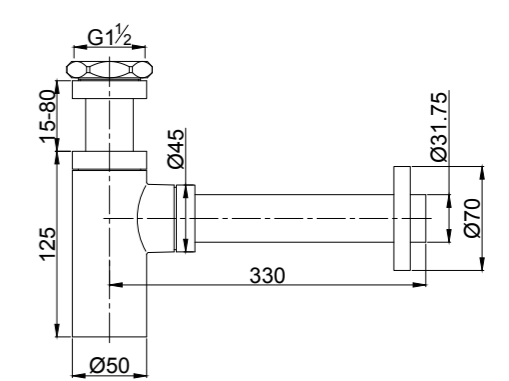

SUBWAY BOTTLE TRAP

Chrome Code: JTAPBTSUBCP RRP: $99.00	Polished Gold Code: JTAPBTSUBPG RRP: $239.00
Matte Black/Chrome Code: JTAPBTSUBBK RRP: $149.00	Polished Rose Gold Code: JTAPBTSUBPR RRP: $239.00
Matte White/Chrome Code: JTAPBTSUBWH RRP: $149.00	Polished Black Sapphire Code: JTAPBTSUBPBS RRP: $239.00
Matte Black Code: JTAPBTSUBBA RRP: $149.00	Brushed Gold Code: JTAPBTSUBBG RRP: $310.00
Matte White Code: JTAPBTSUBWA RRP: $149.00	Brushed Rose Gold Code: JTAPBTSUBBR RRP: $310.00
	Brushed Black Sapphire Code: JTAPBTSUBBBS RRP: $310.00