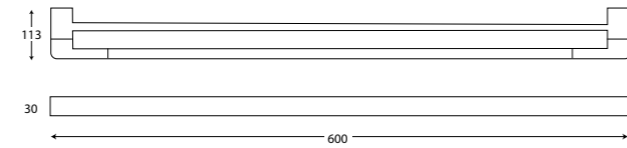

BROOKLYN DOUBLE TOWEL RAIL 600MM

Chrome
Code: JACCNBYBRKDT6CP
RRP: $199.00

Matte Black
Code: JACCNBYBRKDT6BK
RRP: $219.00