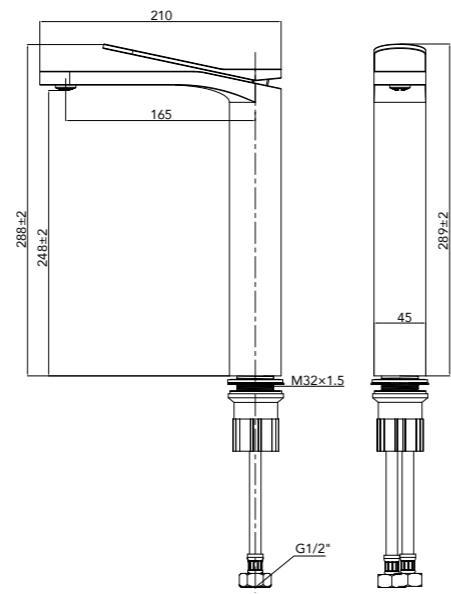

LIBERTY EXTENDED BASIN MIXER

Chrome
Code: JTAPELIBCP
RRP: $299.00

Chrome/Matte Black
Code: JTAPELIBBK
RRP: $329.00

Matte Black
Code: JTAPELIBBA
RRP: $329.00

Registration
Number: T37230