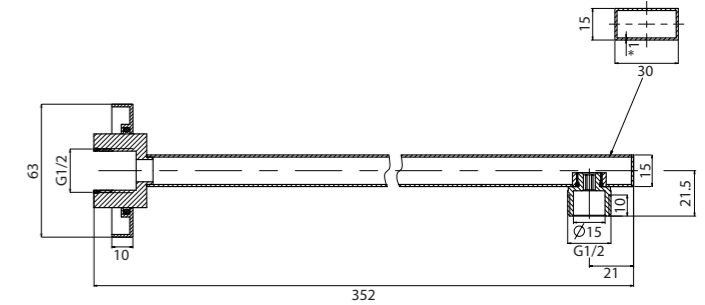

DUSK STRAIGHT SHOWER ARM 350MM

Chrome
Code: JTAPSADUWCP
RRP: $99.00

Matte Black
Code: JTAPSADUWBK
RRP: $109.00

Matte White
Code: JTAPSADUWH
RRP: $99.00

TWILIGHT CEILING SHOWER ARM 250MM

Chrome
Code: JTAPSATWCPC
RRP: $89.00

Matte Black
Code: JTAPSATWCBK
RRP: $95.00

Matte White
Code: JTAPSATWCWH
RRP: $89.00