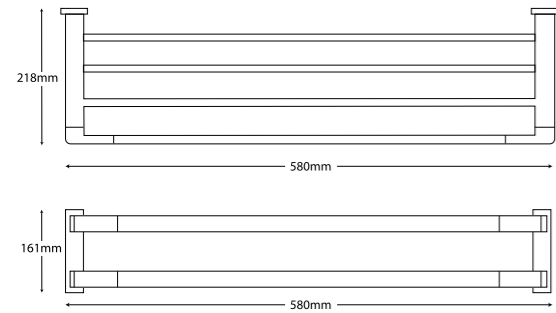

BROOKLYN TOWEL RACK 600MM

Chrome
Code: JACCNBYBRKSTSDCP
RRP: $249.00

Matte Black
Code: JACCNBYBRKSTSDBK
RRP: $299.00

BROOKLYN HAND TOWEL RING

Chrome
Code: JACCNBYBRKTRCP
RRP: $89.00

Polished Gold
Code: JACCNBYBRKTRPG
RRP: $135.00

Matte Black
Code: JACCNBYBRKTRBK
RRP: $109.00

Polished Rose Gold
Code: JACCNBYBRKTRPR
RRP: $135.00