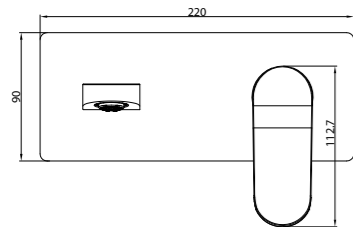

Chrome
Code: JTAPKMARCP
RRP: \$299.00

Registration
Number: T33746

INDI ROUND SINK MIXER

Chrome / Black
Code: JTAPKINRCPBK
RRP: \$299.00

Registration
Number: T32977

LIBERTY WALL BASIN SET

Chrome
Code: JTAPWLIBCP
RRP: \$299.00