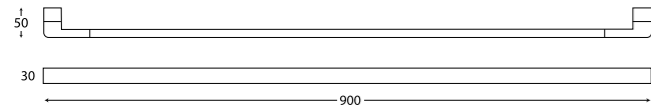

BROOKLYN SINGLE TOWEL RAIL 900MM

Chrome
Code: JACCNBYBRKST9CP
RRP: $169.00

Polished Gold
Code: JACCNBYBRKST9PG
RRP: $299.00

Matte Black
Code: JACCNBYBRKST9BK
RRP: $189.00

Polished Rose Gold
Code: JACCNBYBRKST9PR
RRP: $299.00