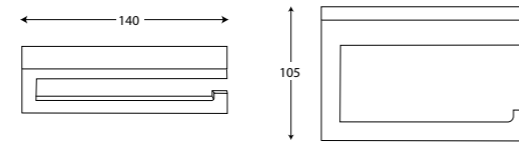

TIME SQUARE TOILET ROLL HOLDER

Chrome
Code: JACCNYSIMTOCP
RRP: $49.00
Matte Black
Code: JACCNYSIMTOBK
RRP: $69.00