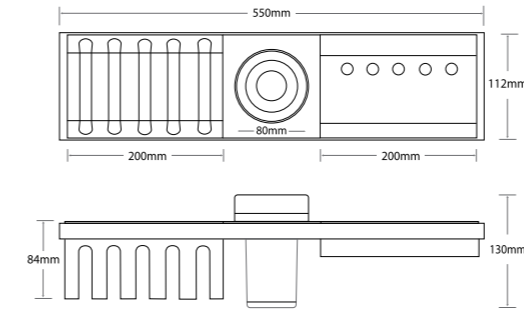

EMPIRE SHOWER SHELF 550MM

Chrome
Code: JACCNYEMPBH5CP
RRP: \$249.00

Gloss Black/Chrome
Code: JACCNYEMPBH5BK
RRP: \$259.00

Gloss White/Chrome
Code: JACCNYEMPBH5WH
RRP: \$259.00

MANHATTAN SINGLE TOWEL RAIL 600MM