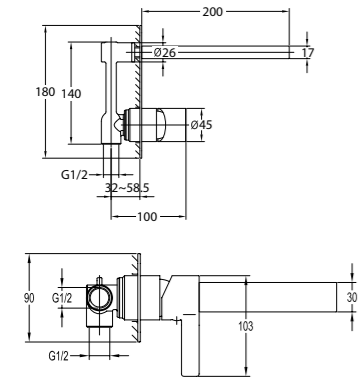

MARTINI WALL BASIN SET

Registration Number: T29384

MARTINI

Chrome
Code: JTAPWBMARCP
RRP: \$259.00

Matte Black/Chrome
Code: JTAPWBMARBK
RRP: \$279.00

Matte Black
Code: JTAPWBMARBA
RRP: \$279.00

MARTINI RITZ

Polished Gold
Code: JTAPWBMARPG
RRP: \$715.00