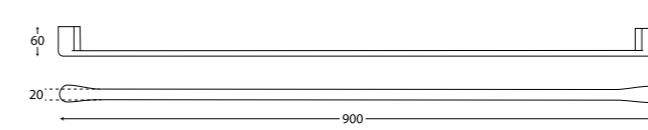

MANHATTAN SINGLE TOWEL RAIL 900MM

Gloss White/Chrome
Code: JACCNYMANST9WH
RRP: $159.00

Matte Black/Chrome
Code: JACCNYMANST9BK
RRP: $159.00

MANHATTAN ROBE HOOK

Gloss White/Chrome
Code: JACCNYMANRHW
RRP: $49.00

Matte Black/Chrome
Code: JACCNYMANRHBK
RRP: $49.00