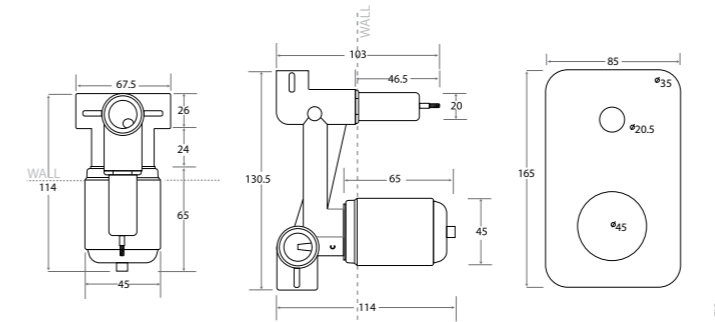

COSMOPOLITAN UNIVERSAL DIVERTER MIXER BODY (PART A)

Chrome
Code: JTAPDUNICP
RRP: $169.00

Matte Black/Chrome
Code: JTAPDUNICP
RRP: $169.00

Matte Black
Code: JTAPDUNIBA
RRP: $185.00

ADD TRIM ↓