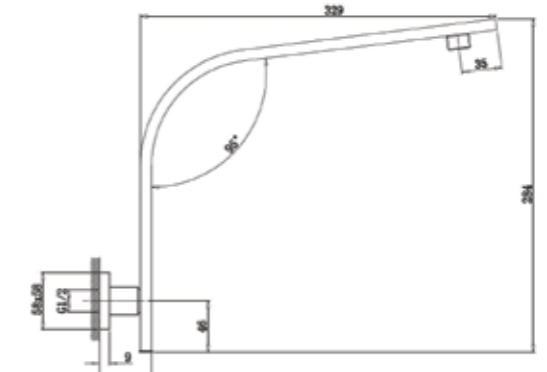

DUSK HIGH RISE SHOWER ARM

Chrome
Code: JTAPSADUHCP
RRP: $99.00

Matte Black
Code: JTAPSADUHBK
RRP: $109.00

Matte White
Code: JTAPSADUWH
RRP: $99.00