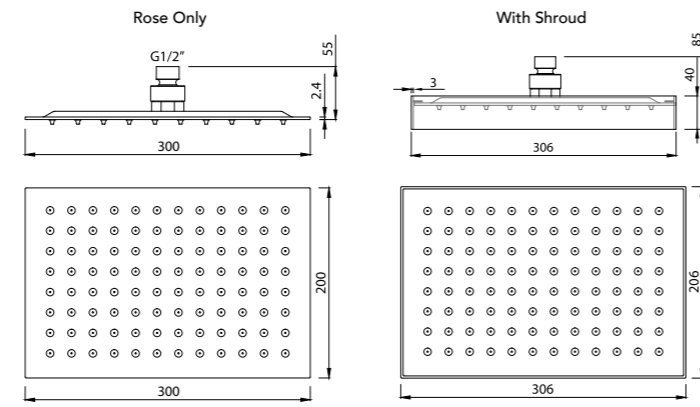

MARTINI SHOWER ROSE

ROSE ONLY

Chrome
Code: JTAPSRMARCP
RRP: $149.00

ROSE WITH SHROUD

Chrome
Code: JTAPSRSETMARCP
Total RRP: $249.00

Matte Black/Chrome
Code: JTAPSRSETMARBK
Total RRP: $259.00

Matte White/Chrome
Code: JTAPSRSETMARWH
Total RRP: $249.00

Registration
Number:
S12118