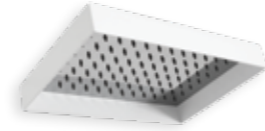

Shower Rose with Shroud
Matte White/Chrome
RRP: $249.00
JTAPSRSETMARWH