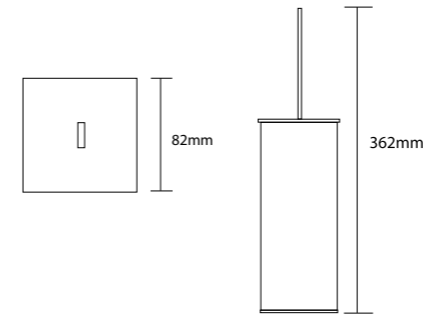

SOHO TOILET BRUSH

Chrome Code: JACCNYSOHBRCP RRP: $99.00	Polished Gold Code: JACCNYSOHBPRG RRP: $285.00
Matte Black Code: JACCNYSOHBRCB RRP: $109.00	Polished Rose Gold Code: JACCNYSOHBPRR RRP: $285.00
Matte White Code: JACCNYSOHBRCW RRP: $109.00	Brushed Gold Code: JACCNYSOHBRCG RRP: $310.00
	Brushed Rose Gold Code: JACCNYSOHBRRR RRP: $310.00