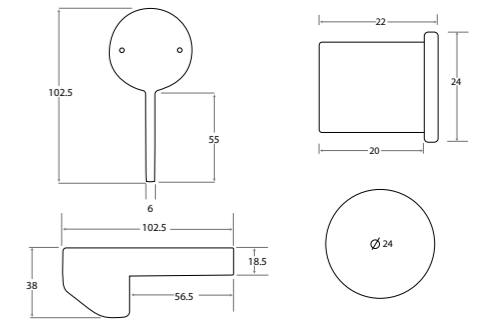

MARTINI DIVERTER TRIM (PART B)

MARTINI

Chrome
Code: JTAPDTMARCP
RRP: $30.00

Matte Black/Chrome
Code: JTAPDTMARBK
RRP: $44.00

Matte Black
Code: JTAPDTMARBK
RRP: $44.00

MARTINI RITZ

Polished Gold
Code: JTAPDTMARPG
RRP: $126.00

Polished Rose Gold
Code: JTAPDTMARPR
RRP: $126.00

Brushed Gold
Code: JTAPDTMARBG
RRP: $150.00

Brushed Rose Gold
Code: JTAPDTMARBR
RRP: $150.00