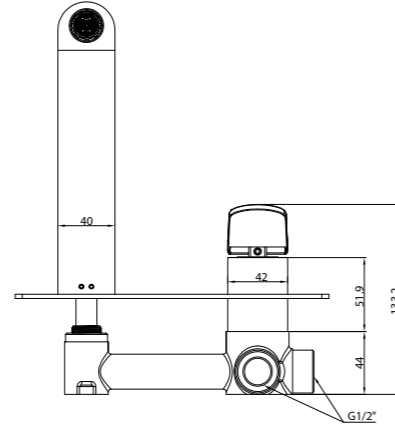

Chrome
Code: JTAPKMARCP
RRP: \$299.00

Registration
Number: T33746

INDI ROUND SINK MIXER

Chrome / Black
Code: JTAPKINRCPBK
RRP: \$299.00

Registration
Number: T32977

LIBERTY WALL BASIN SET

Chrome
Code: JTAPWLIBCP
RRP: \$299.00