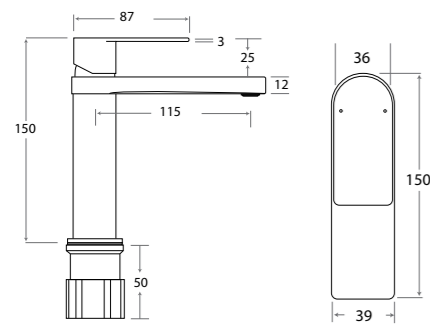

COSMOPOLITAN BASIN MIXER

Chrome
Code: JTAPBCOSCP
RRP: $169.00

Matte Black/Chrome
Code: JTAPBCOSBK
RRP: $189.00

Matte Black
Code: JTAPBCOSBA
RRP: $189.00

Registration Number: T29378