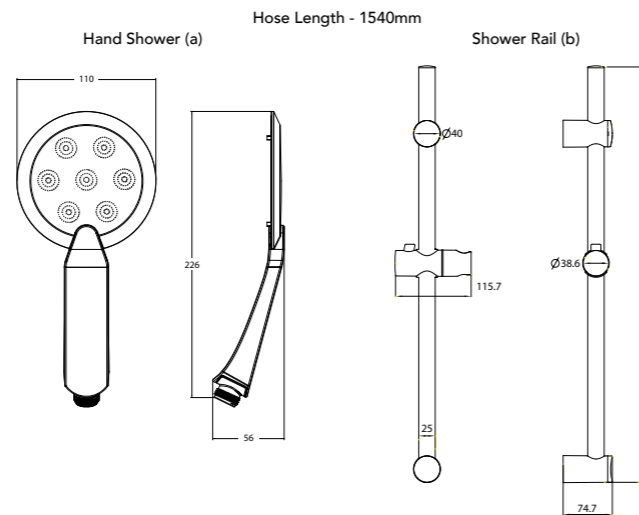

Registration
Number:
S12242

MYSTIQUE HAND SHOWER ON RAIL

MYSTIQUE HAND SHOWER
ON RAIL SET Chrome
Code: JTAPSRSETMYSCP
RRP: \$199.00

Registration
Number:
S13223

TWILIGHT STRAIGHT SHOWER ARM 380MM

Chrome
Code: JTAPSATWWCP
RRP: \$99.00