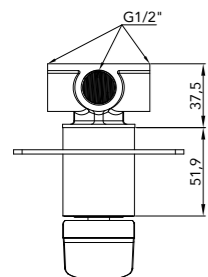

LIBERTY WALL MIXER BODY

(PART A)

Chrome
Code: JTAPSLIBCP
RRP: \$140.00

Matte Black
Code: JTAPSLIBBA
RRP: \$140.00

LIBERTY WALL MIXER TRIM

(PART B)

ADD TRIM ↓

Chrome
Code: JTAPSTLIBCP
RRP: \$49.00