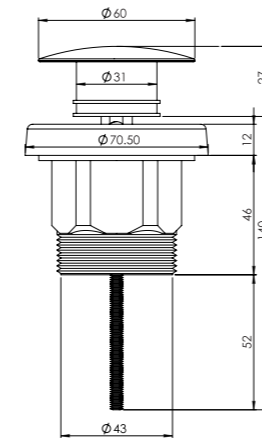

UNIVERSAL PLUG & WASTE

Chrome Code: PWMMUSHBC RRP: $49.00	Polished Gold Code: PWMMUSHPG RRP: $99.00
Gloss White Code: PWMMUSHGW RRP: $69.00	Polished Rose Gold Code: PWMMUSHPR RRP: $99.00
Matte White Code: PWMMUSHMW RRP: $69.00	Polished Black Sapphire Code: PWMMUSHPBS RRP: $99.00
Matte Black Code: PWMMUSHMB RRP: $69.00	Brushed Gold Code: PWMMUSHBG RRP: $119.00
	Brushed Rose Gold Code: PWMMUSHBR RRP: $119.00
	Brushed Black Sapphire Code: PWMMUSHBBS RRP: $119.00