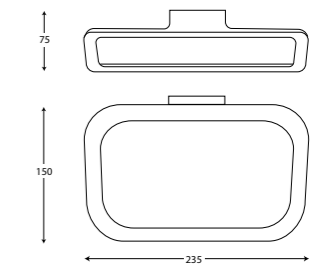

MANHATTAN HAND TOWEL RING

Gloss White/Chrome
Code: JACCNYMANTRWH
RRP: $79.00

Matte Black/Chrome
Code: JACCNYMANTRBK
RRP: $79.00