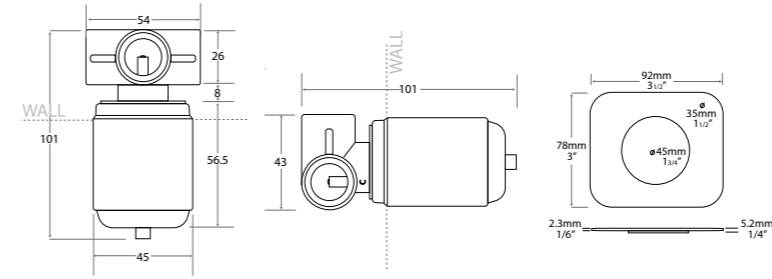

MARTINI UNIVERSAL WALL MIXER BODY (PART A)

MARTINI

Chrome
Code: JTAPSUNICP
RRP: $126.00

Matte Black/Chrome
Code: JTAPSUNICP
RRP: $126.00

Matte Black
Code: JTAPSUNIBA
RRP: $135.00

MARTINI RITZ

Polished Gold
Code: JTAPSUNIPG
RRP: $246.00

Polished Rose Gold
Code: JTAPSUNIPR
RRP: $246.00

Brushed Gold
Code: JTAPSUNIBG
RRP: $270.00

Brushed Rose Gold
Code: JTAPSUNIBR
RRP: $270.00

ADD TRIM ↓