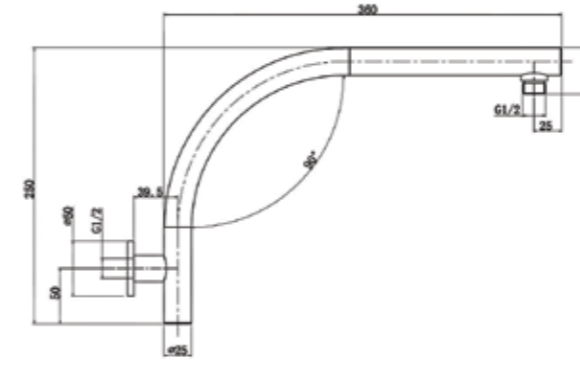

TWILIGHT HIGH RISE ARM

Chrome
Code: JTAPSATWHCP
RRP: $99.00

Matte Black
Code: JTAPSATWHBK
RRP: $109.00

Matte White
Code: JTAPSATWHWH
RRP: $99.00