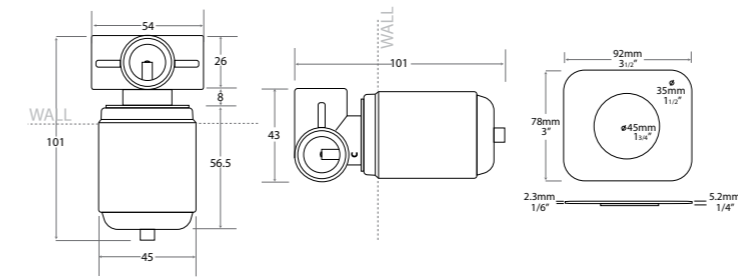

COSMOPOLITAN UNIVERSAL WALL MIXER BODY (PART A)

Chrome
Code: JTAPSUNICP
RRP: $126.00

Matte Black/Chrome
Code: JTAPSUNICP
RRP: $126.00

Matte Black
Code: JTAPSUNIBA
RRP: $135.00

ADD TRIM ↓