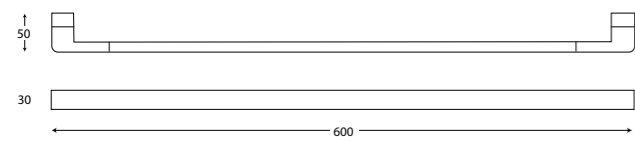

BROOKLYN SINGLE TOWEL RAIL 600MM

Chrome
Code: JACCNBYBRKST6CP
RRP: $159.00

Polished Gold
Code: JACCNBYBRKST6PG
RRP: $275.00

Matte Black
Code: JACCNBYBRKST6BK
RRP: $179.00

Polished Rose Gold
Code: JACCNBYBRKST6PR
RRP: $275.00