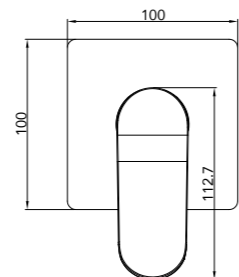

LIBERTY WALL MIXER BODY

(PART A)

Chrome
Code: JTAPSLIBCP
RRP: \$140.00

Matte Black
Code: JTAPSLIBBA
RRP: \$140.00

LIBERTY WALL MIXER TRIM

(PART B)

ADD TRIM ↓

Chrome
Code: JTAPSTLIBCP
RRP: \$49.00