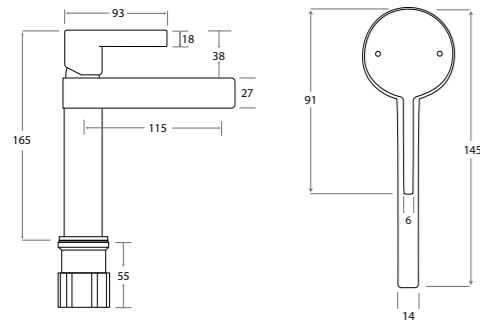

MARTINI BASIN MIXER

Registration Number: T29380

MARTINI

Chrome
Code: JTAPBMARCP
RRP: $189.00

Matte Black/Chrome
Code: JTAPBMARBK
RRP: $209.00

Matte Black
Code: JTAPBMARBA
RRP: $209.00

MARTINI RITZ

Polished Gold
Code: JTAPBMARPG
RRP: $465.00

Polished Rose Gold
Code: JTAPBMARPR
RRP: $465.00

Brushed Gold
Code: JTAPBMARBG
RRP: $474.00

Brushed Rose Gold
Code: JTAPBMARBR
RRP: $474.00