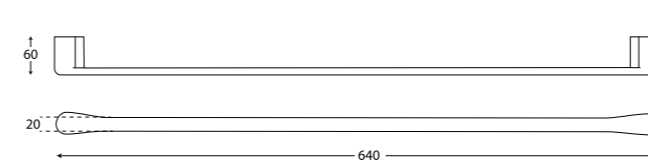

EMPIRE SHOWER SHELF 550MM

Chrome
Code: JACCNYEMPBH5CP
RRP: \$249.00

Gloss Black/Chrome
Code: JACCNYEMPBH5BK
RRP: \$259.00

Gloss White/Chrome
Code: JACCNYEMPBH5WH
RRP: \$259.00

MANHATTAN SINGLE TOWEL RAIL 600MM