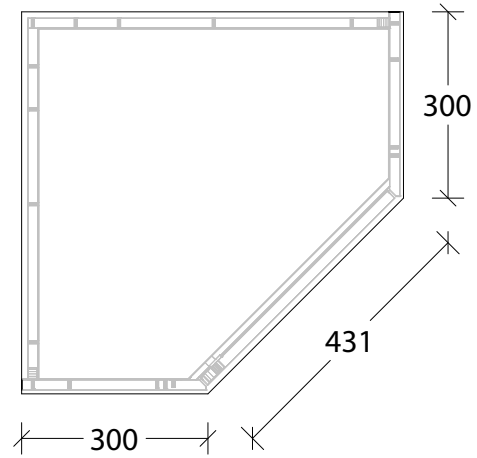

NAME:	EMPCDT06X6WKCCP - Centre Bowl
SIZE:	600
WK/WH:	WITH KICK
CONFIGURATION:	CORNER DOOR CABINET

NOTE:
ALL DIMENSIONS ARE NOMINAL.

PLEASE DO NOT DRILL OR ROUGH IN UNTIL YOU
HAVE RECEIVED YOUR VANITY