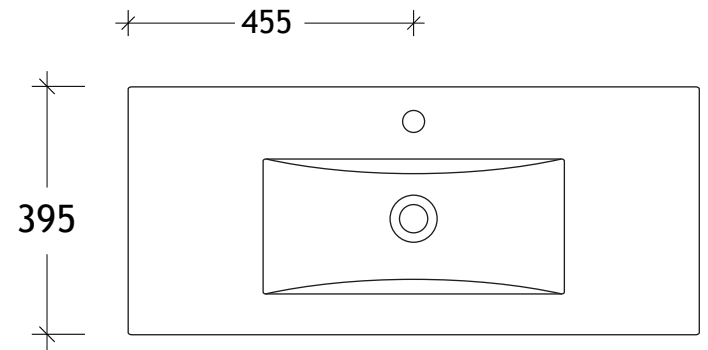

NAME:	GCTRAE0900WK
SIZE:	900
WK/WH:	WITH KICK
CONFIGURATION:	CENTRE BOWL

PLEASE NOTE: Do not perform any plumbing rough in prior to taking delivery of your vanity, as all measurements are nominal and are subject to change. Measure exact locations from your vanity once it is on site. Due to the manufacturing nature of ceramic tops, size variation (+/-5mm) is to be expected, due to the 1200°C kiln vitrification process.