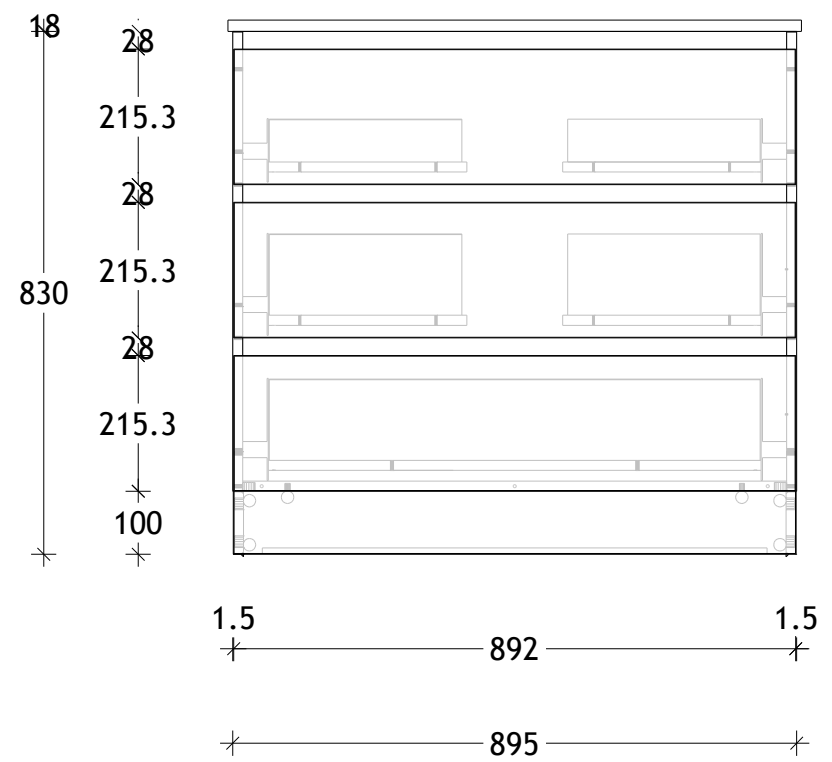

NAME:	GCTRAE0900WK
SIZE:	900
WK/WH:	WITH KICK
CONFIGURATION:	CENTRE BOWL

PLEASE NOTE: Do not perform any plumbing rough in prior to taking delivery of your vanity, as all measurements are nominal and are subject to change. Measure exact locations from your vanity once it is on site. Due to the manufacturing nature of ceramic tops, size variation (+/-5mm) is to be expected, due to the 1200°C kiln vitrification process.