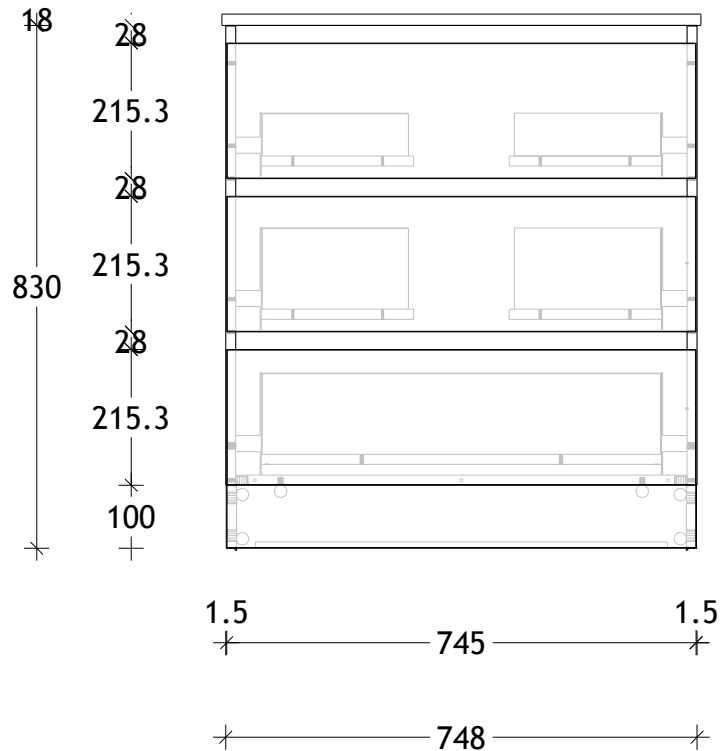

NAME:	GCTRAE0750WK
SIZE:	750
WK/WH:	WITH KICK
CONFIGURATION:	CENTRE BOWL

PLEASE NOTE: Do not perform any plumbing rough in prior to taking delivery of your vanity, as all measurements are nominal and are subject to change. Measure exact locations from your vanity once it is on site. Due to the manufacturing nature of ceramic tops, size variation (+/-5mm) is to be expected, due to the 1200° C kiln vitrification process.