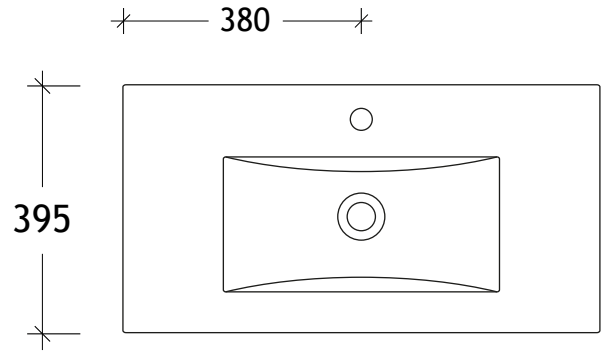

NAME:	GCTRAE0750WK
SIZE:	750
WK/WH:	WITH KICK
CONFIGURATION:	CENTRE BOWL

PLEASE NOTE: Do not perform any plumbing rough in prior to taking delivery of your vanity, as all measurements are nominal and are subject to change. Measure exact locations from your vanity once it is on site. Due to the manufacturing nature of ceramic tops, size variation (+/-5mm) is to be expected, due to the 1200° C kiln vitrification process.