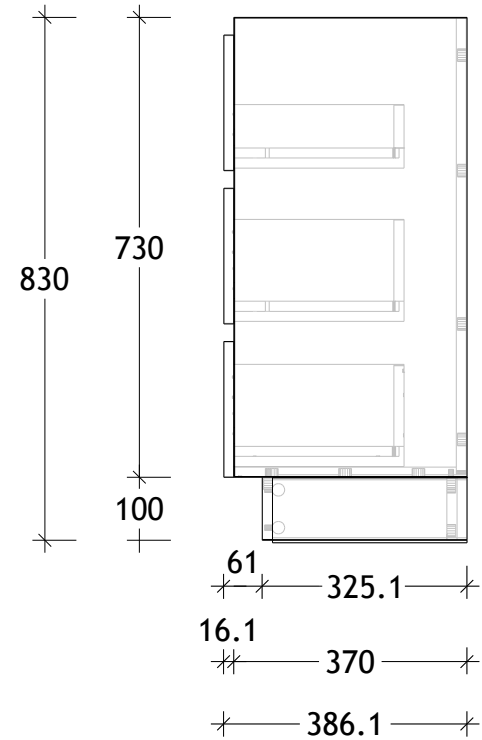

NAME:	GCTRAE0750WK
SIZE:	750
WK/WH:	WITH KICK
CONFIGURATION:	CENTRE BOWL

PLEASE NOTE: Do not perform any plumbing rough in prior to taking delivery of your vanity, as all measurements are nominal and are subject to change. Measure exact locations from your vanity once it is on site. Due to the manufacturing nature of ceramic tops, size variation (+/-5mm) is to be expected, due to the 1200° C kiln vitrification process.