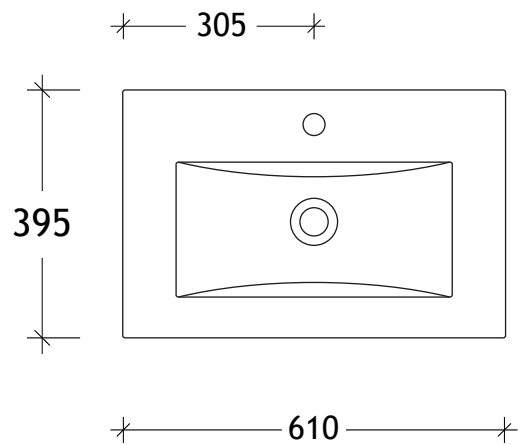

NAME:	GCTRAE0600WK
SIZE:	600
WK/WH:	WITH KICK
CONFIGURATION:	CENTRE BOWL

PLEASE NOTE: Do not perform any plumbing rough in prior to taking delivery of your vanity, as all measurements are nominal and are subject to change. Measure exact locations from your vanity once it is on site. Due to the manufacturing nature of ceramic tops, size variation (+/-5mm) is to be expected, due to the 1200° C kiln vitrification process.