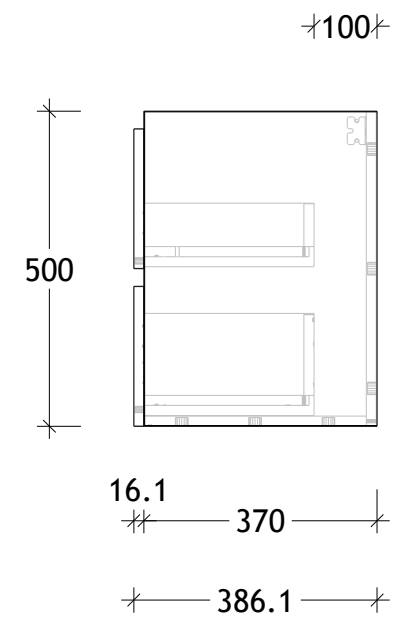

NAME:	GCTWAE0900WH
SIZE:	900
WK/WH:	WALL HUNG
CONFIGURATION:	CENTRE BOWL

PLEASE NOTE: Do not perform any plumbing rough in prior to taking delivery of your vanity, as all measurements are nominal and are subject to change. Measure exact locations from your vanity once it is on site. Due to the manufacturing nature of ceramic tops, size variation (+/-5mm) is to be expected, due to the 1200°C kiln vitrification process.