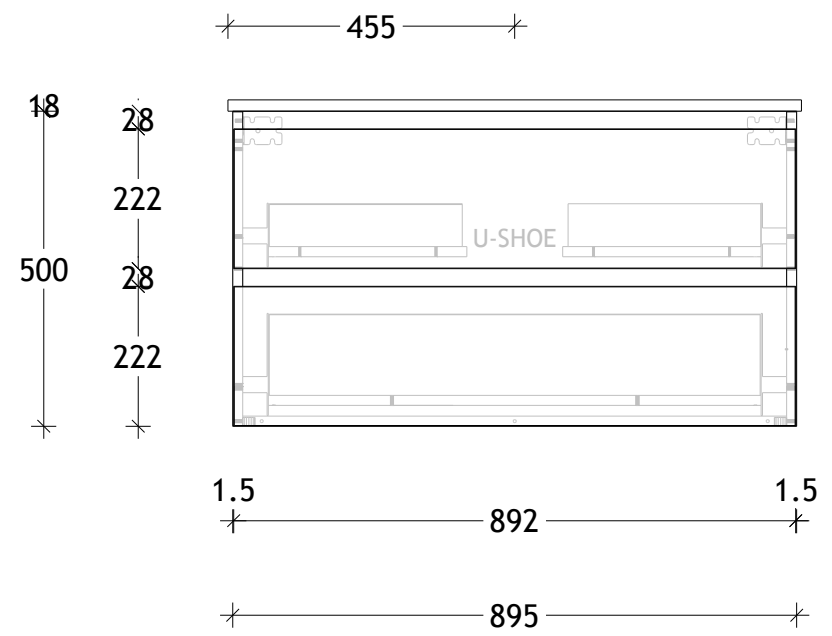

NAME:	GCTWAE0900WH
SIZE:	900
WK/WH:	WALL HUNG
CONFIGURATION:	CENTRE BOWL

PLEASE NOTE: Do not perform any plumbing rough in prior to taking delivery of your vanity, as all measurements are nominal and are subject to change. Measure exact locations from your vanity once it is on site. Due to the manufacturing nature of ceramic tops, size variation (+/-5mm) is to be expected, due to the 1200°C kiln vitrification process.