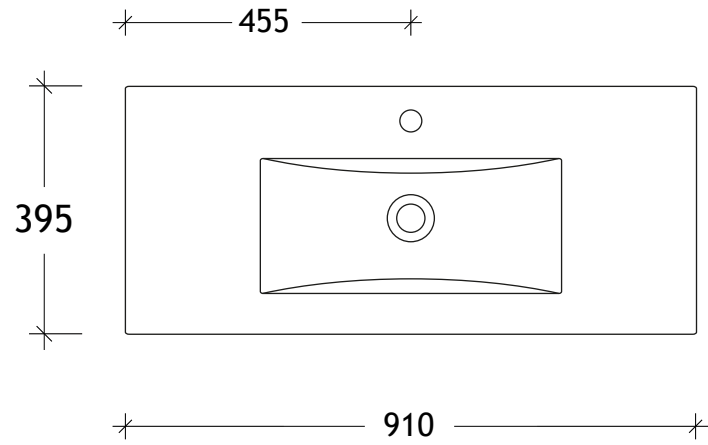

NAME:	GCTWAE0900WH
SIZE:	900
WK/WH:	WALL HUNG
CONFIGURATION:	CENTRE BOWL

PLEASE NOTE: Do not perform any plumbing rough in prior to taking delivery of your vanity, as all measurements are nominal and are subject to change. Measure exact locations from your vanity once it is on site. Due to the manufacturing nature of ceramic tops, size variation (+/-5mm) is to be expected, due to the 1200°C kiln vitrification process.