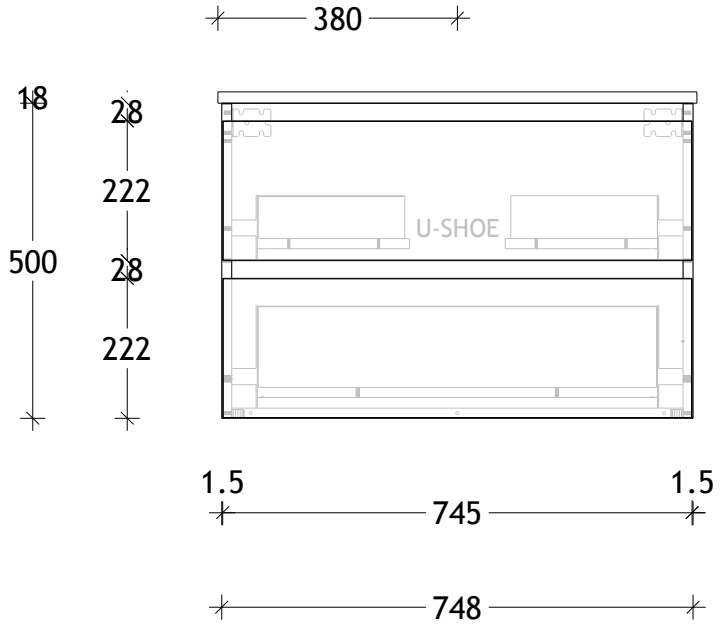

NAME:	GCTWAE0750WH
SIZE:	750
WK/WH:	WALL HUNG
CONFIGURATION:	CENTRE BOWL

PLEASE NOTE: Do not perform any plumbing rough in prior to taking delivery of your vanity, as all measurements are nominal and are subject to change. Measure exact locations from your vanity once it is on site. Due to the manufacturing nature of ceramic tops, size variation (+/-5mm) is to be expected, due to the 1200° C kiln vitrification process.