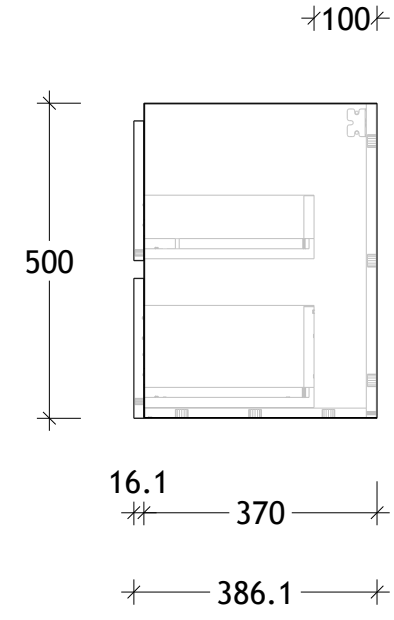

NAME:	GCTWAE0750WH
SIZE:	750
WK/WH:	WALL HUNG
CONFIGURATION:	CENTRE BOWL

PLEASE NOTE: Do not perform any plumbing rough in prior to taking delivery of your vanity, as all measurements are nominal and are subject to change. Measure exact locations from your vanity once it is on site. Due to the manufacturing nature of ceramic tops, size variation (+/-5mm) is to be expected, due to the 1200° C kiln vitrification process.