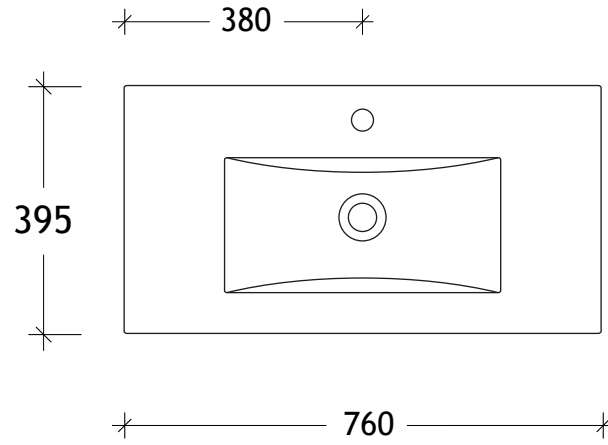

NAME:	GCTWAE0750WH
SIZE:	750
WK/WH:	WALL HUNG
CONFIGURATION:	CENTRE BOWL

PLEASE NOTE: Do not perform any plumbing rough in prior to taking delivery of your vanity, as all measurements are nominal and are subject to change. Measure exact locations from your vanity once it is on site. Due to the manufacturing nature of ceramic tops, size variation (+/-5mm) is to be expected, due to the 1200° C kiln vitrification process.