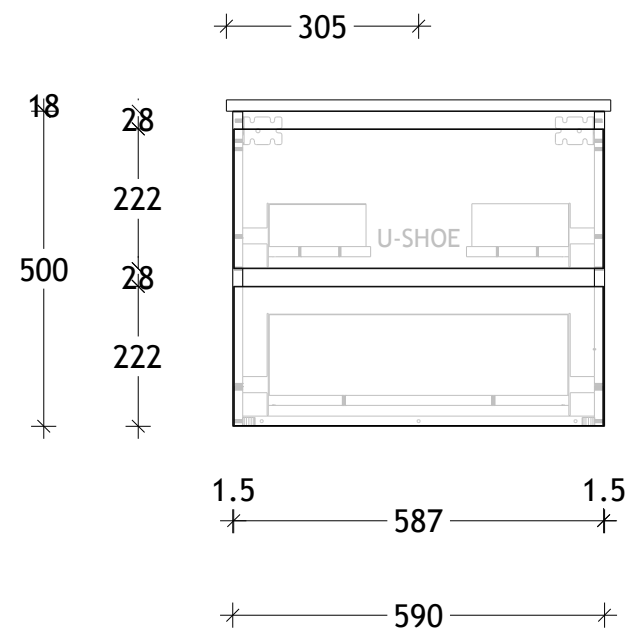

NAME:	GCTWAE0600WH
SIZE:	600
WK/WH:	WALL HUNG
CONFIGURATION:	CENTRE BOWL

PLEASE NOTE: Do not perform any plumbing rough in prior to taking delivery of your vanity, as all measurements are nominal and are subject to change. Measure exact locations from your vanity once it is on site. Due to the manufacturing nature of ceramic tops, size variation (+/-5mm) is to be expected, due to the 1200°C kiln vitrification process.