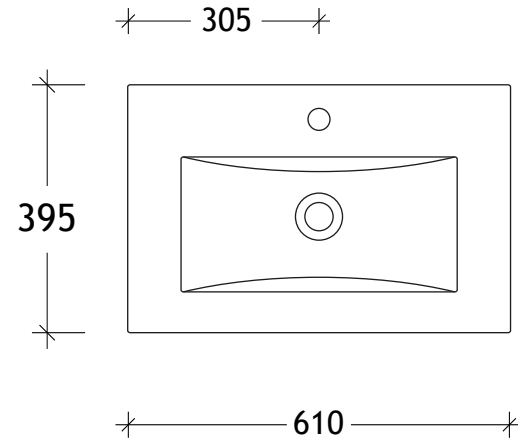

NAME:	GCTWAE0600WH
SIZE:	600
WK/WH:	WALL HUNG
CONFIGURATION:	CENTRE BOWL

PLEASE NOTE: Do not perform any plumbing rough in prior to taking delivery of your vanity, as all measurements are nominal and are subject to change. Measure exact locations from your vanity once it is on site. Due to the manufacturing nature of ceramic tops, size variation (+/-5mm) is to be expected, due to the 1200°C kiln vitrification process.