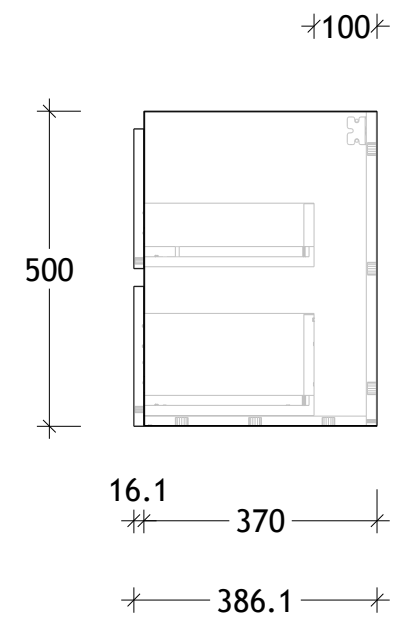

NAME:	GCTWAE0600WH
SIZE:	600
WK/WH:	WALL HUNG
CONFIGURATION:	CENTRE BOWL

PLEASE NOTE: Do not perform any plumbing rough in prior to taking delivery of your vanity, as all measurements are nominal and are subject to change. Measure exact locations from your vanity once it is on site. Due to the manufacturing nature of ceramic tops, size variation (+/-5mm) is to be expected, due to the 1200°C kiln vitrification process.