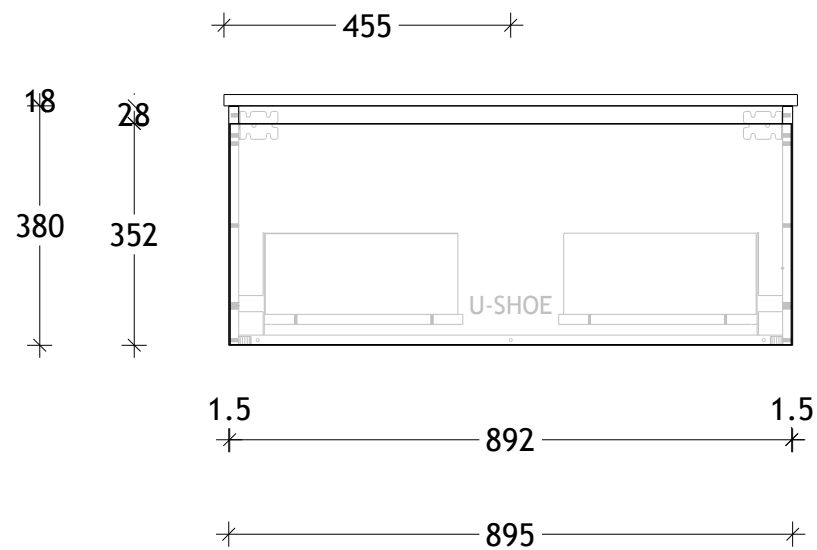

NAME:	GCSLAE0900WH
SIZE:	900
WK/WH:	WALL HUNG
CONFIGURATION:	CENTRE BOWL

PLEASE NOTE: Do not perform any plumbing rough in prior to taking delivery of your vanity, as all measurements are nominal and are subject to change. Measure exact locations from your vanity once it is on site. Due to the manufacturing nature of ceramic tops, size variation (+/-5mm) is to be expected, due to the 1200°C kiln vitrification process.