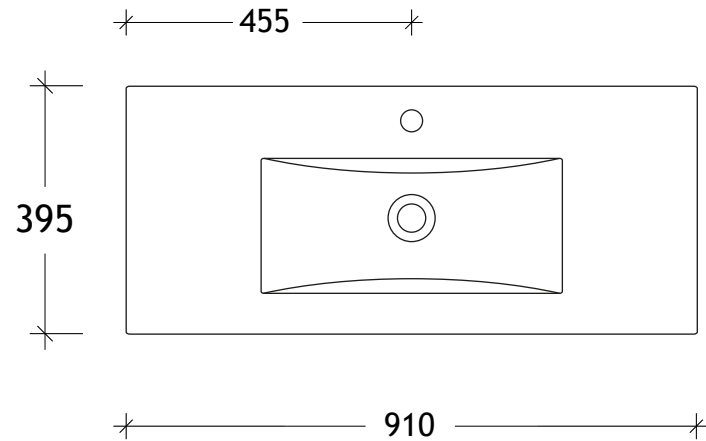

NAME:	GCSLAE0900WH
SIZE:	900
WK/WH:	WALL HUNG
CONFIGURATION:	CENTRE BOWL

PLEASE NOTE: Do not perform any plumbing rough in prior to taking delivery of your vanity, as all measurements are nominal and are subject to change. Measure exact locations from your vanity once it is on site. Due to the manufacturing nature of ceramic tops, size variation (+/-5mm) is to be expected, due to the 1200°C kiln vitrification process.