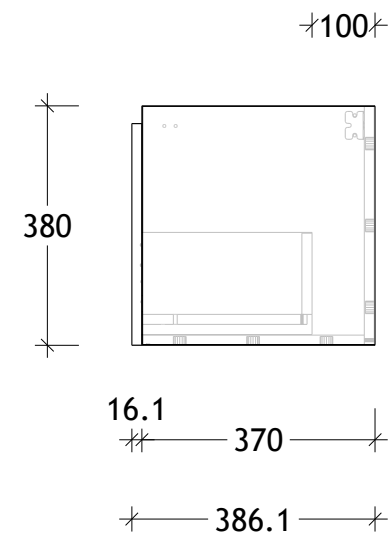

NAME:	GCSLAE0900WH
SIZE:	900
WK/WH:	WALL HUNG
CONFIGURATION:	CENTRE BOWL

PLEASE NOTE: Do not perform any plumbing rough in prior to taking delivery of your vanity, as all measurements are nominal and are subject to change. Measure exact locations from your vanity once it is on site. Due to the manufacturing nature of ceramic tops, size variation (+/-5mm) is to be expected, due to the 1200°C kiln vitrification process.