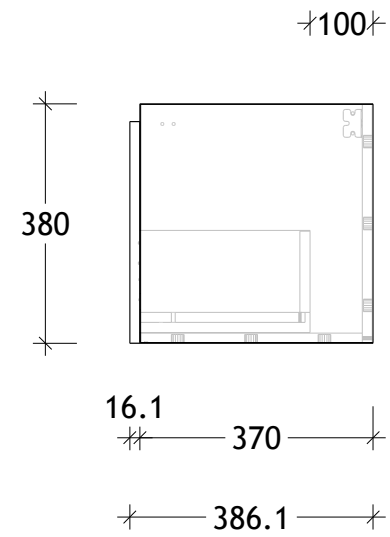

NAME:	GCSLAE0750WH
SIZE:	750
WK/WH:	WALL HUNG
CONFIGURATION:	CENTRE BOWL

PLEASE NOTE: Do not perform any plumbing rough in prior to taking delivery of your vanity, as all measurements are nominal and are subject to change. Measure exact locations from your vanity once it is on site. Due to the manufacturing nature of ceramic tops, size variation (+/-5mm) is to be expected, due to the 1200°C kiln vitrification process.