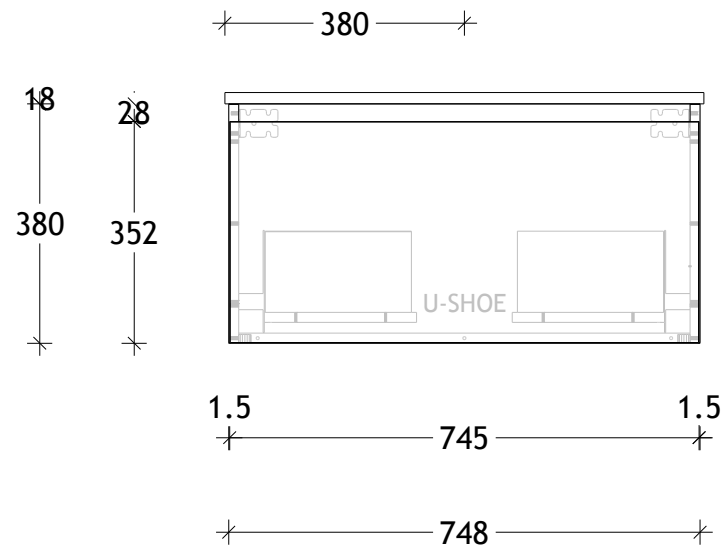

NAME:	GCSLAE0750WH
SIZE:	750
WK/WH:	WALL HUNG
CONFIGURATION:	CENTRE BOWL

PLEASE NOTE: Do not perform any plumbing rough in prior to taking delivery of your vanity, as all measurements are nominal and are subject to change. Measure exact locations from your vanity once it is on site. Due to the manufacturing nature of ceramic tops, size variation (+/-5mm) is to be expected, due to the 1200°C kiln vitrification process.