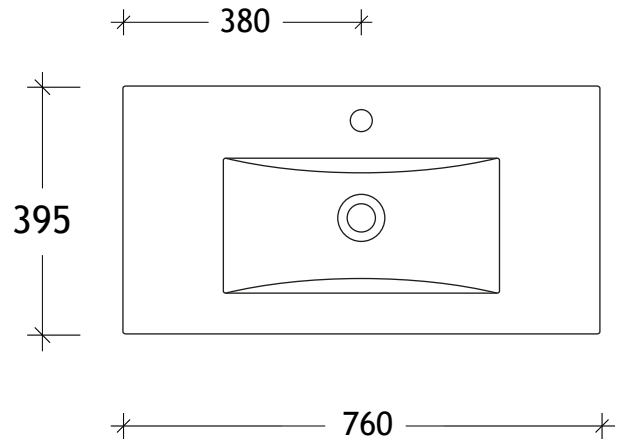

NAME:	GCSLAE0750WH
SIZE:	750
WK/WH:	WALL HUNG
CONFIGURATION:	CENTRE BOWL

PLEASE NOTE: Do not perform any plumbing rough in prior to taking delivery of your vanity, as all measurements are nominal and are subject to change. Measure exact locations from your vanity once it is on site. Due to the manufacturing nature of ceramic tops, size variation (+/-5mm) is to be expected, due to the 1200°C kiln vitrification process.