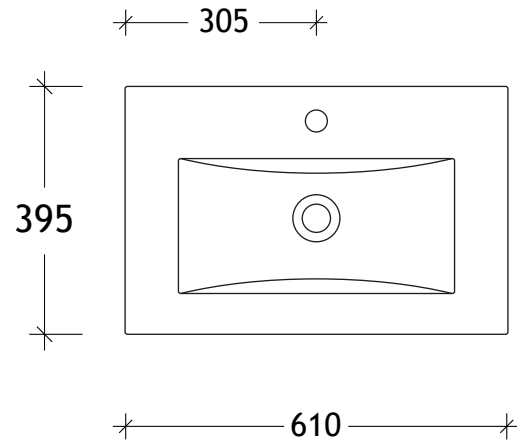

NAME:	GCSLAE0600WH
SIZE:	600
WK/WH:	WALL HUNG
CONFIGURATION:	CENTRE BOWL

PLEASE NOTE: Do not perform any plumbing rough in prior to taking delivery of your vanity, as all measurements are nominal and are subject to change. Measure exact locations from your vanity once it is on site. Due to the manufacturing nature of ceramic tops, size variation (+/-5mm) is to be expected, due to the 1200°C kiln vitrification process.