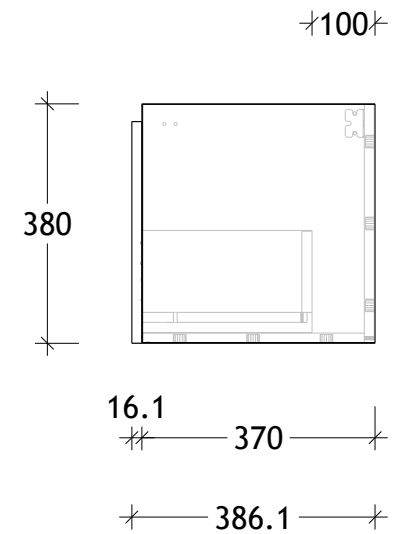

NAME:	GCSLAE0600WH
SIZE:	600
WK/WH:	WALL HUNG
CONFIGURATION:	CENTRE BOWL

PLEASE NOTE: Do not perform any plumbing rough in prior to taking delivery of your vanity, as all measurements are nominal and are subject to change. Measure exact locations from your vanity once it is on site. Due to the manufacturing nature of ceramic tops, size variation (+/-5mm) is to be expected, due to the 1200°C kiln vitrification process.