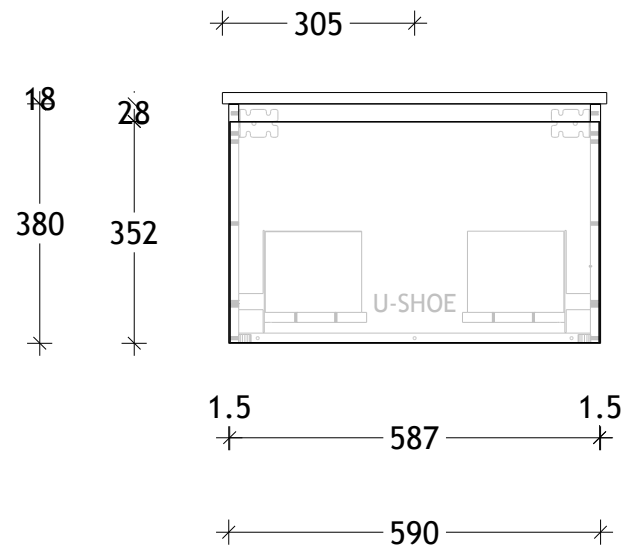

NAME:	GCSLAE0600WH
SIZE:	600
WK/WH:	WALL HUNG
CONFIGURATION:	CENTRE BOWL

PLEASE NOTE: Do not perform any plumbing rough in prior to taking delivery of your vanity, as all measurements are nominal and are subject to change. Measure exact locations from your vanity once it is on site. Due to the manufacturing nature of ceramic tops, size variation (+/-5mm) is to be expected, due to the 1200°C kiln vitrification process.