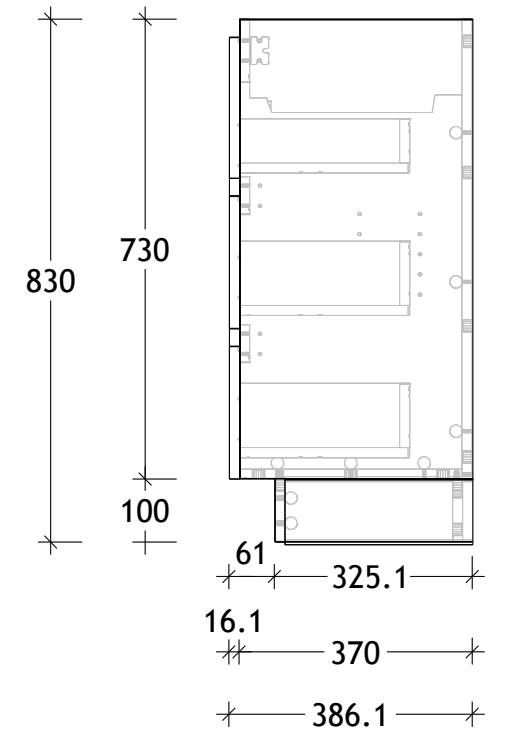

NAME:	GCETR900WK
SIZE:	900
WK/WH:	WITH KICK
CONFIGURATION:	CENTRE BOWL

PLEASE NOTE: Do not perform any plumbing rough in prior to taking delivery of your vanity, as all measurements are nominal and are subject to change. Measure exact locations from your vanity once it is on site. Due to the manufacturing nature of ceramic tops, size variation (+/-5mm) is to be expected, due to the 1200° C kiln vitrification process.