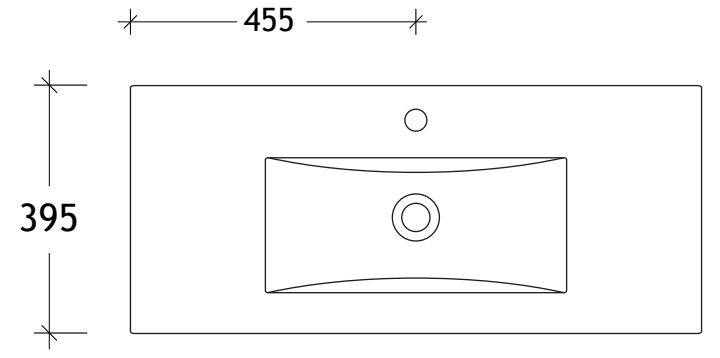

NAME:	GCETR900WK
SIZE:	900
WK/WH:	WITH KICK
CONFIGURATION:	CENTRE BOWL

PLEASE NOTE: Do not perform any plumbing rough in prior to taking delivery of your vanity, as all measurements are nominal and are subject to change. Measure exact locations from your vanity once it is on site. Due to the manufacturing nature of ceramic tops, size variation (+/-5mm) is to be expected, due to the 1200° C kiln vitrification process.