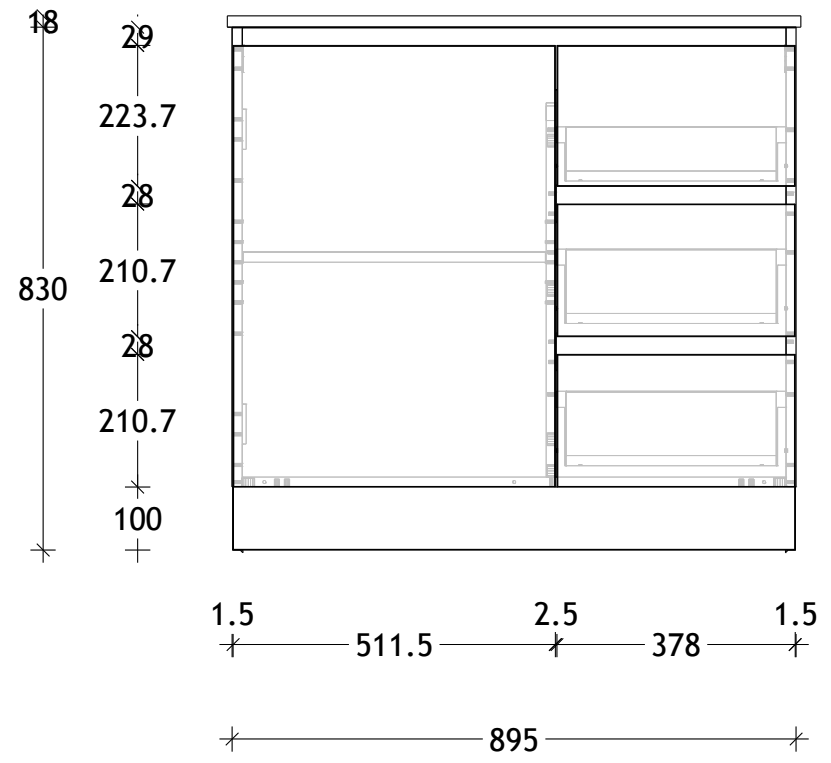

NAME:	GCETR900WK
SIZE:	900
WK/WH:	WITH KICK
CONFIGURATION:	CENTRE BOWL

PLEASE NOTE: Do not perform any plumbing rough in prior to taking delivery of your vanity, as all measurements are nominal and are subject to change. Measure exact locations from your vanity once it is on site. Due to the manufacturing nature of ceramic tops, size variation (+/-5mm) is to be expected, due to the 1200° C kiln vitrification process.