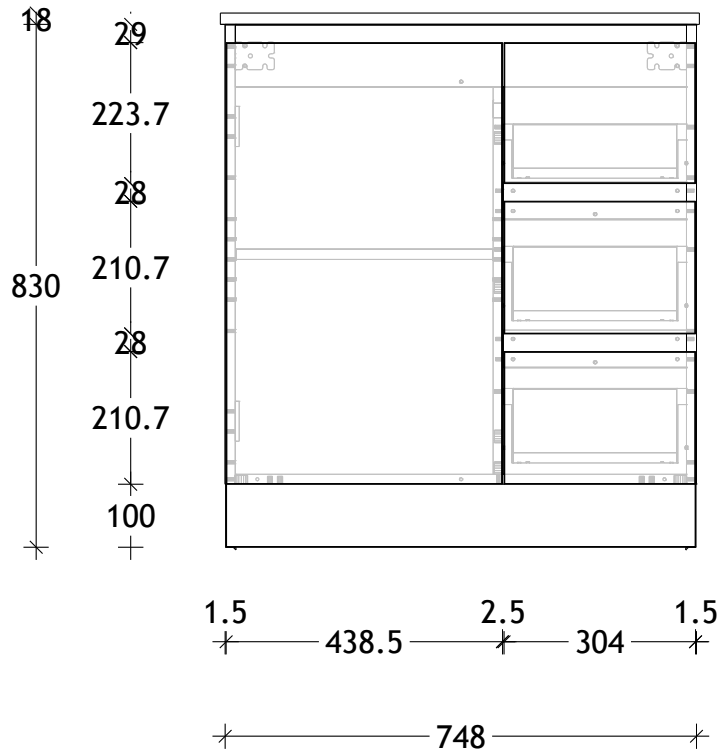

NAME:	GCETR750WK
SIZE:	750
WK/WH:	WITH KICK
CONFIGURATION:	CENTRE BOWL

PLEASE NOTE: Do not perform any plumbing rough in prior to taking delivery of your vanity, as all measurements are nominal and are subject to change. Measure exact locations from your vanity once it is on site. Due to the manufacturing nature of ceramic tops, size variation (+/-5mm) is to be expected, due to the 1200° C kiln vitrification process.