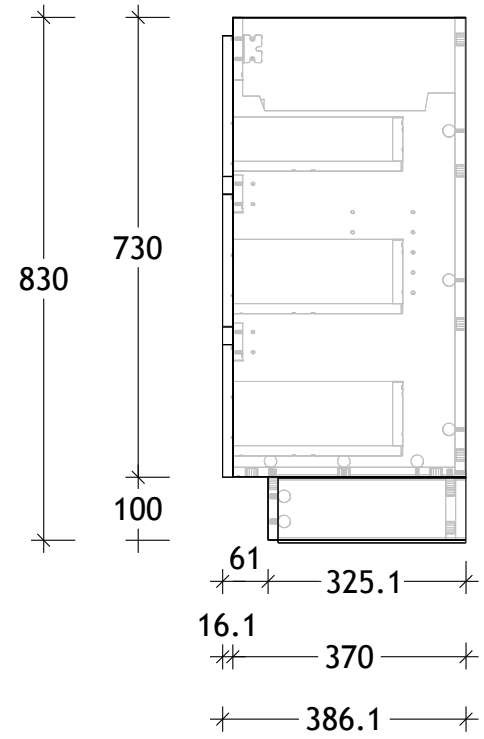

NAME:	GCETR750WK
SIZE:	750
WK/WH:	WITH KICK
CONFIGURATION:	CENTRE BOWL

PLEASE NOTE: Do not perform any plumbing rough in prior to taking delivery of your vanity, as all measurements are nominal and are subject to change. Measure exact locations from your vanity once it is on site. Due to the manufacturing nature of ceramic tops, size variation (+/-5mm) is to be expected, due to the 1200° C kiln vitrification process.