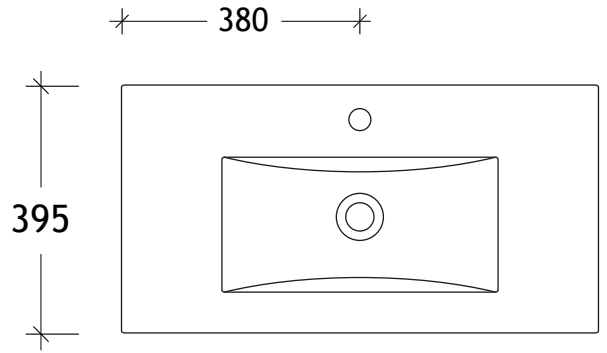

NAME:	GCETR750WK
SIZE:	750
WK/WH:	WITH KICK
CONFIGURATION:	CENTRE BOWL

PLEASE NOTE: Do not perform any plumbing rough in prior to taking delivery of your vanity, as all measurements are nominal and are subject to change. Measure exact locations from your vanity once it is on site. Due to the manufacturing nature of ceramic tops, size variation (+/-5mm) is to be expected, due to the 1200° C kiln vitrification process.