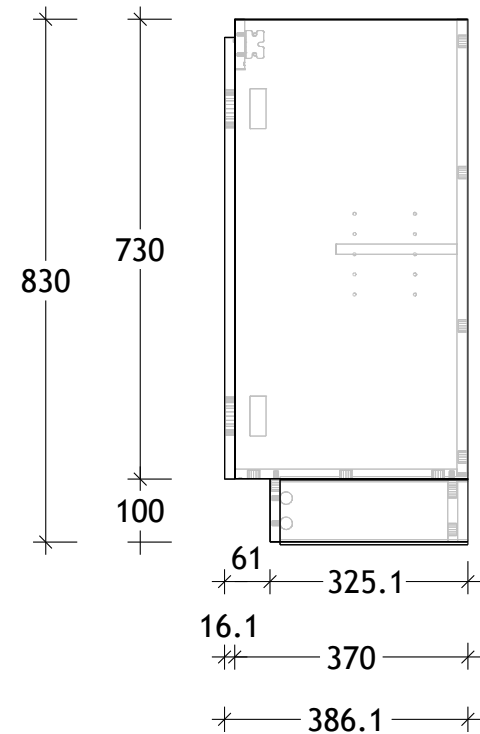

NAME:	GCETR600WK
SIZE:	600
WK/WH:	WITH KICK
CONFIGURATION:	CENTRE BOWL

PLEASE NOTE: Do not perform any plumbing rough in prior to taking delivery of your vanity, as all measurements are nominal and are subject to change. Measure exact locations from your vanity once it is on site. Due to the manufacturing nature of ceramic tops, size variation (+/-5mm) is to be expected, due to the 1200° C kiln vitrification process.