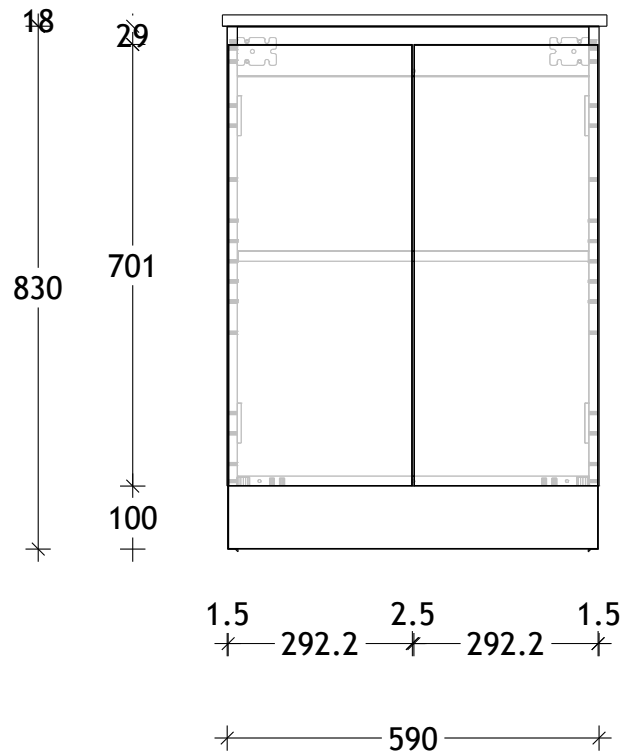

NAME:	GCETR600WK
SIZE:	600
WK/WH:	WITH KICK
CONFIGURATION:	CENTRE BOWL

PLEASE NOTE: Do not perform any plumbing rough in prior to taking delivery of your vanity, as all measurements are nominal and are subject to change. Measure exact locations from your vanity once it is on site. Due to the manufacturing nature of ceramic tops, size variation (+/-5mm) is to be expected, due to the 1200° C kiln vitrification process.