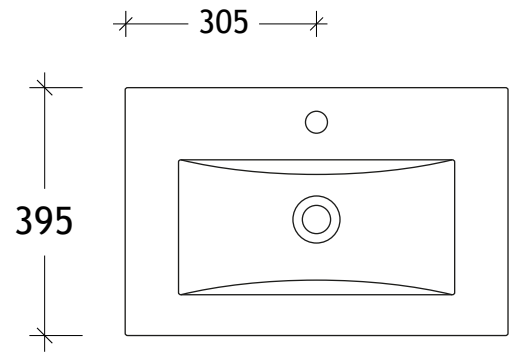

NAME:	GCETR600WK
SIZE:	600
WK/WH:	WITH KICK
CONFIGURATION:	CENTRE BOWL

PLEASE NOTE: Do not perform any plumbing rough in prior to taking delivery of your vanity, as all measurements are nominal and are subject to change. Measure exact locations from your vanity once it is on site. Due to the manufacturing nature of ceramic tops, size variation (+/-5mm) is to be expected, due to the 1200° C kiln vitrification process.