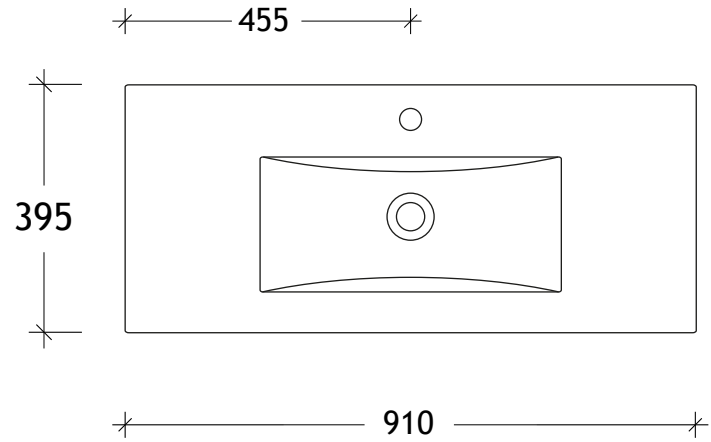

NAME:	GCETW900WH
SIZE:	900
WK/WH:	WALL HUNG
CONFIGURATION:	CENTRE BOWL

PLEASE NOTE: Do not perform any plumbing rough in prior to taking delivery of your vanity, as all measurements are nominal and are subject to change. Measure exact locations from your vanity once it is on site. Due to the manufacturing nature of ceramic tops, size variation (+/-5mm) is to be expected, due to the 1200°C kiln vitrification process.