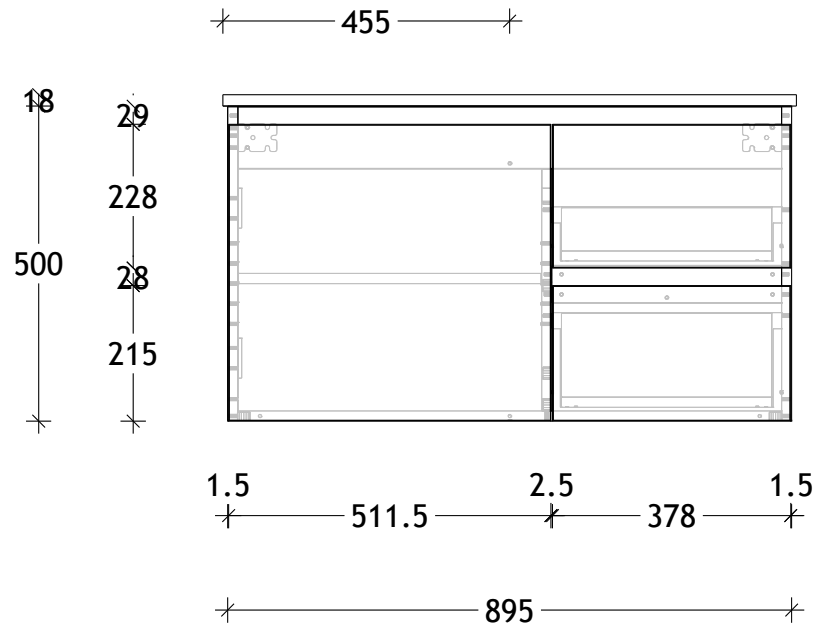

NAME:	GCETW900WH
SIZE:	900
WK/WH:	WALL HUNG
CONFIGURATION:	CENTRE BOWL

PLEASE NOTE: Do not perform any plumbing rough in prior to taking delivery of your vanity, as all measurements are nominal and are subject to change. Measure exact locations from your vanity once it is on site. Due to the manufacturing nature of ceramic tops, size variation (+/-5mm) is to be expected, due to the 1200°C kiln vitrification process.