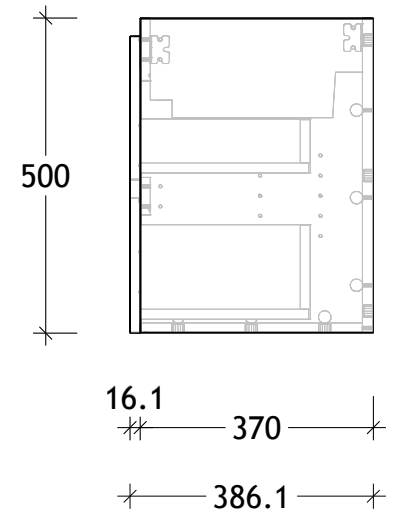

NAME:	GCETW900WH
SIZE:	900
WK/WH:	WALL HUNG
CONFIGURATION:	CENTRE BOWL

PLEASE NOTE: Do not perform any plumbing rough in prior to taking delivery of your vanity, as all measurements are nominal and are subject to change. Measure exact locations from your vanity once it is on site. Due to the manufacturing nature of ceramic tops, size variation (+/-5mm) is to be expected, due to the 1200°C kiln vitrification process.