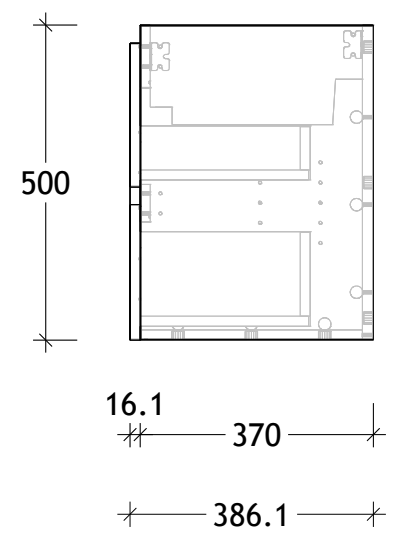

NAME:	GCETW750WH
SIZE:	750
WK/WH:	WALL HUNG
CONFIGURATION:	CENTRE BOWL

PLEASE NOTE: Do not perform any plumbing rough in prior to taking delivery of your vanity, as all measurements are nominal and are subject to change. Measure exact locations from your vanity once it is on site. Due to the manufacturing nature of ceramic tops, size variation (+/-5mm) is to be expected, due to the 1200 °C kiln vitrification process.