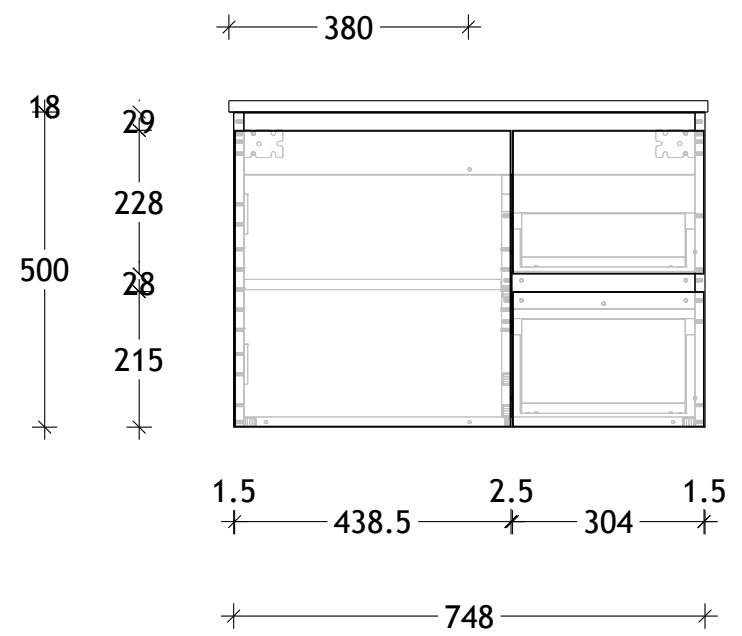

NAME:	GCETW750WH
SIZE:	750
WK/WH:	WALL HUNG
CONFIGURATION:	CENTRE BOWL

PLEASE NOTE: Do not perform any plumbing rough in prior to taking delivery of your vanity, as all measurements are nominal and are subject to change. Measure exact locations from your vanity once it is on site. Due to the manufacturing nature of ceramic tops, size variation (+/-5mm) is to be expected, due to the 1200 °C kiln vitrification process.