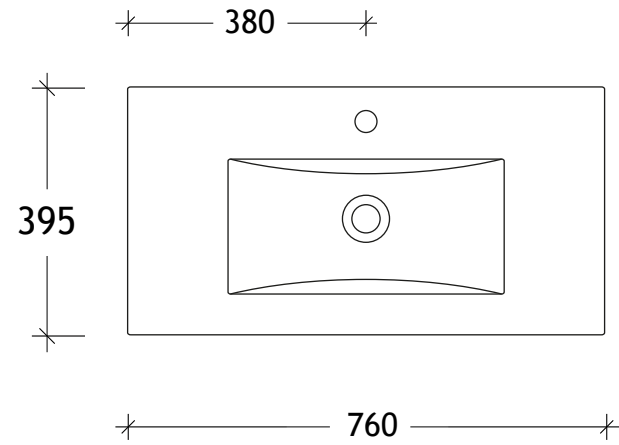

NAME:	GCETW750WH
SIZE:	750
WK/WH:	WALL HUNG
CONFIGURATION:	CENTRE BOWL

PLEASE NOTE: Do not perform any plumbing rough in prior to taking delivery of your vanity, as all measurements are nominal and are subject to change. Measure exact locations from your vanity once it is on site. Due to the manufacturing nature of ceramic tops, size variation (+/-5mm) is to be expected, due to the 1200 °C kiln vitrification process.