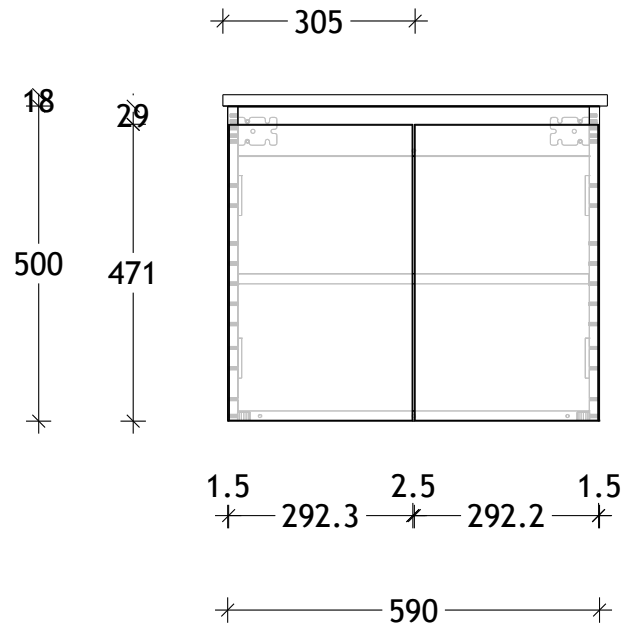

NAME:	GCETW600WH
SIZE:	600
WK/WH:	WALL HUNG
CONFIGURATION:	CENTRE BOWL

PLEASE NOTE: Do not perform any plumbing rough in prior to taking delivery of your vanity, as all measurements are nominal and are subject to change. Measure exact locations from your vanity once it is on site. Due to the manufacturing nature of ceramic tops, size variation (+/-5mm) is to be expected, due to the 1200°C kiln vitrification process.