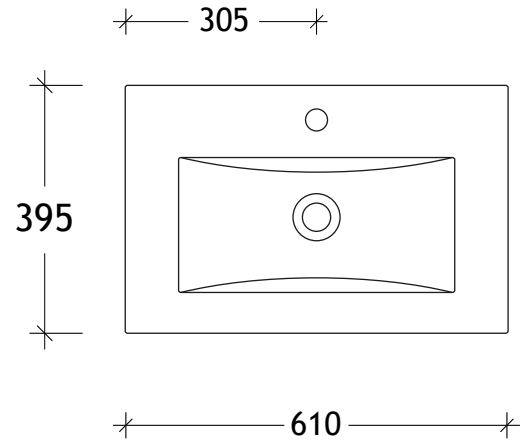

NAME:	GCETW600WH
SIZE:	600
WK/WH:	WALL HUNG
CONFIGURATION:	CENTRE BOWL

PLEASE NOTE: Do not perform any plumbing rough in prior to taking delivery of your vanity, as all measurements are nominal and are subject to change. Measure exact locations from your vanity once it is on site. Due to the manufacturing nature of ceramic tops, size variation (+/-5mm) is to be expected, due to the 1200°C kiln vitrification process.