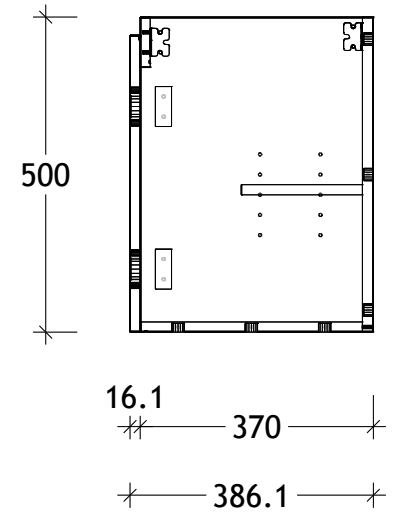

NAME:	GCETW600WH
SIZE:	600
WK/WH:	WALL HUNG
CONFIGURATION:	CENTRE BOWL

PLEASE NOTE: Do not perform any plumbing rough in prior to taking delivery of your vanity, as all measurements are nominal and are subject to change. Measure exact locations from your vanity once it is on site. Due to the manufacturing nature of ceramic tops, size variation (+/-5mm) is to be expected, due to the 1200°C kiln vitrification process.