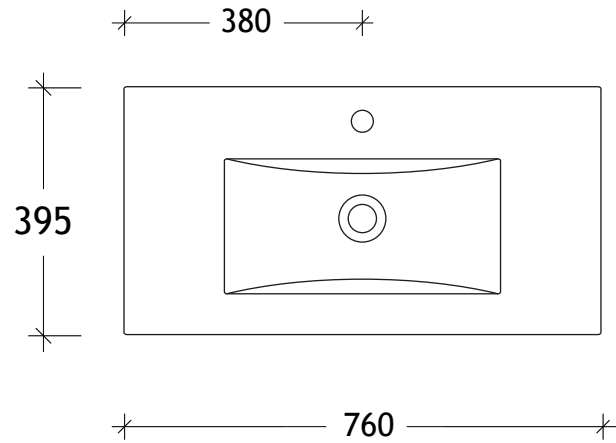

NAME:	GCESL750WH
SIZE:	750
WK/WH:	WALL HUNG
CONFIGURATION:	CENTRE BOWL

PLEASE NOTE: Do not perform any plumbing rough in prior to taking delivery of your vanity, as all measurements are nominal and are subject to change. Measure exact locations from your vanity once it is on site. Due to the manufacturing nature of ceramic tops, size variation (+/-5mm) is to be expected, due to the 1200°C kiln vitrification process.