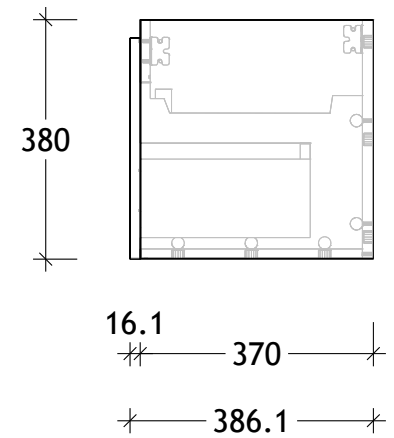

NAME:	GCESL750WH
SIZE:	750
WK/WH:	WALL HUNG
CONFIGURATION:	CENTRE BOWL

PLEASE NOTE: Do not perform any plumbing rough in prior to taking delivery of your vanity, as all measurements are nominal and are subject to change. Measure exact locations from your vanity once it is on site. Due to the manufacturing nature of ceramic tops, size variation (+/-5mm) is to be expected, due to the 1200°C kiln vitrification process.