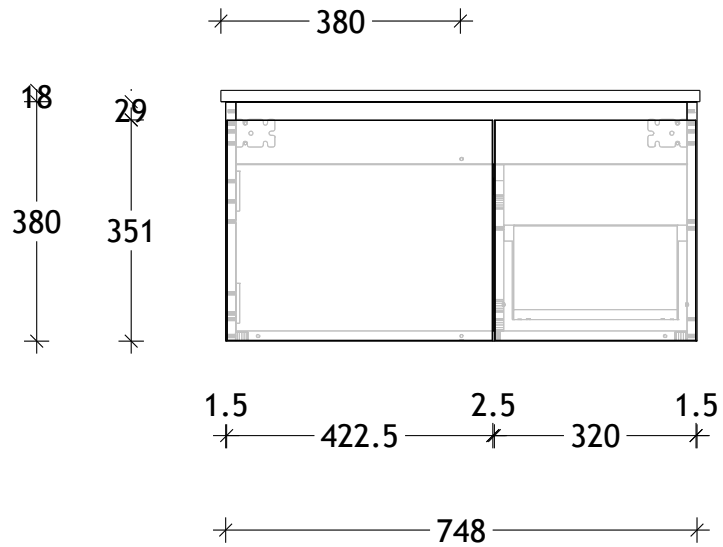

NAME:	GCESL750WH
SIZE:	750
WK/WH:	WALL HUNG
CONFIGURATION:	CENTRE BOWL

PLEASE NOTE: Do not perform any plumbing rough in prior to taking delivery of your vanity, as all measurements are nominal and are subject to change. Measure exact locations from your vanity once it is on site. Due to the manufacturing nature of ceramic tops, size variation (+/-5mm) is to be expected, due to the 1200°C kiln vitrification process.