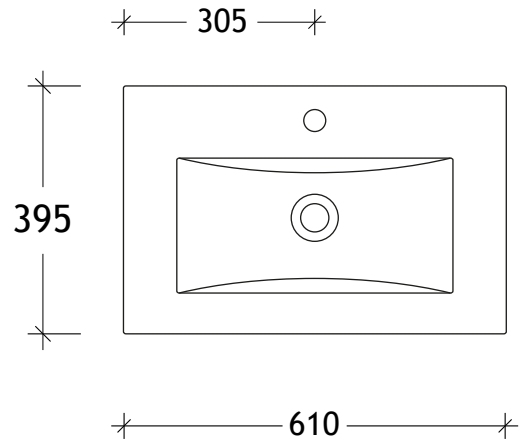

NAME:	GCESL600WH
SIZE:	600
WK/WH:	WALL HUNG
CONFIGURATION:	CENTRE BOWL

PLEASE NOTE: Do not perform any plumbing rough in prior to taking delivery of your vanity, as all measurements are nominal and are subject to change. Measure exact locations from your vanity once it is on site. Due to the manufacturing nature of ceramic tops, size variation (+/-5mm) is to be expected, due to the 1200°C kiln vitrification process.