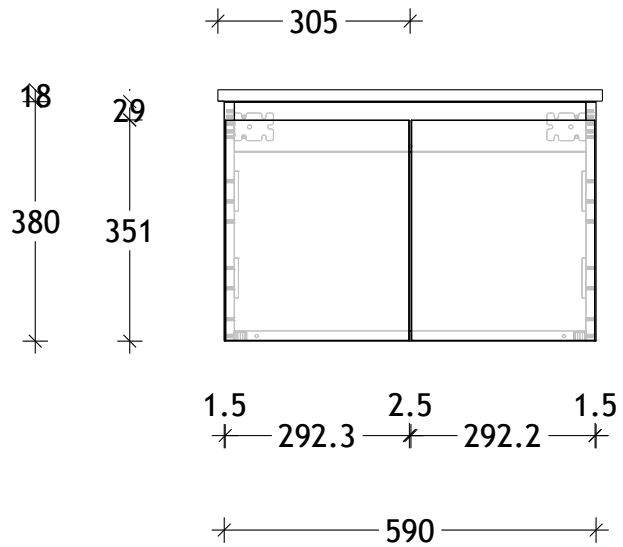

NAME:	GCESL600WH
SIZE:	600
WK/WH:	WALL HUNG
CONFIGURATION:	CENTRE BOWL

PLEASE NOTE: Do not perform any plumbing rough in prior to taking delivery of your vanity, as all measurements are nominal and are subject to change. Measure exact locations from your vanity once it is on site. Due to the manufacturing nature of ceramic tops, size variation (+/-5mm) is to be expected, due to the 1200°C kiln vitrification process.