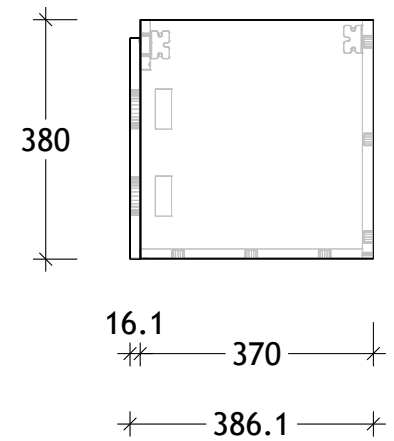

NAME:	GCESL600WH
SIZE:	600
WK/WH:	WALL HUNG
CONFIGURATION:	CENTRE BOWL

PLEASE NOTE: Do not perform any plumbing rough in prior to taking delivery of your vanity, as all measurements are nominal and are subject to change. Measure exact locations from your vanity once it is on site. Due to the manufacturing nature of ceramic tops, size variation (+/-5mm) is to be expected, due to the 1200°C kiln vitrification process.