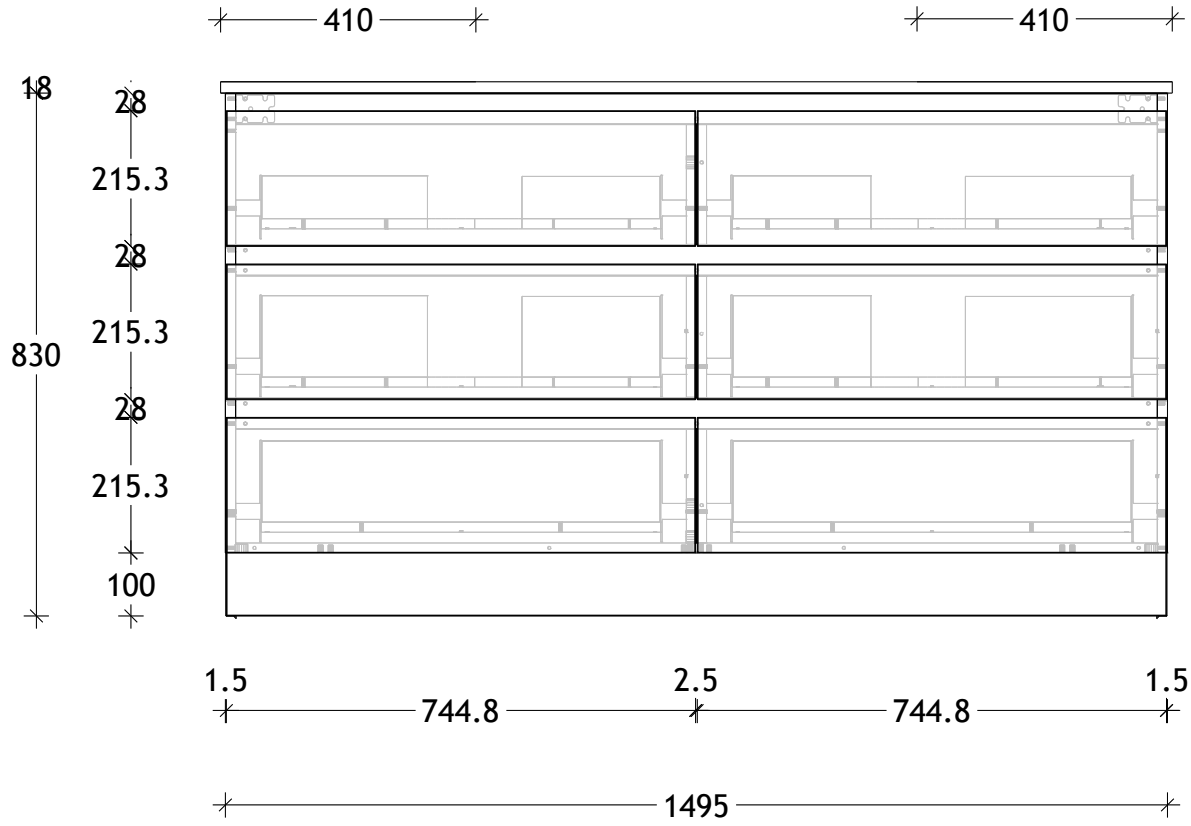

NAME:	GCTRA1500WKD
SIZE:	1500
WK/WH:	WITH KICK
CONFIGURATION:	DOUBLE BOWL

PLEASE NOTE: Do not perform any plumbing rough in prior to taking delivery of your vanity, as all measurements are nominal and are subject to change. Measure exact locations from your vanity once it is on site. Due to the manufacturing nature of ceramic tops, size variation (+/-5mm) is to be expected, due to the 1200°C kiln vitrification process.

-96.2-