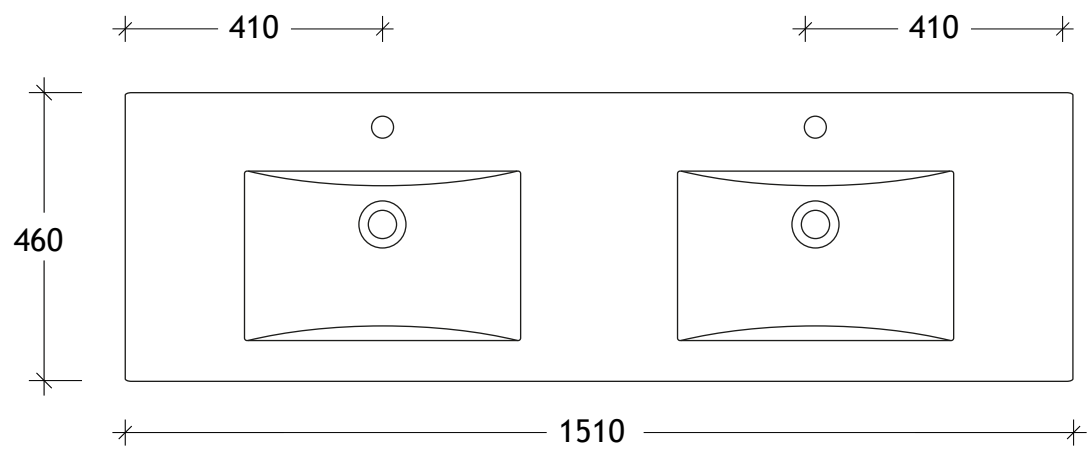

NAME:	GCTRA1500WKD
SIZE:	1500
WK/WH:	WITH KICK
CONFIGURATION:	DOUBLE BOWL

PLEASE NOTE: Do not perform any plumbing rough in prior to taking delivery of your vanity, as all measurements are nominal and are subject to change. Measure exact locations from your vanity once it is on site. Due to the manufacturing nature of ceramic tops, size variation (+/-5mm) is to be expected, due to the 1200°C kiln vitrification process.