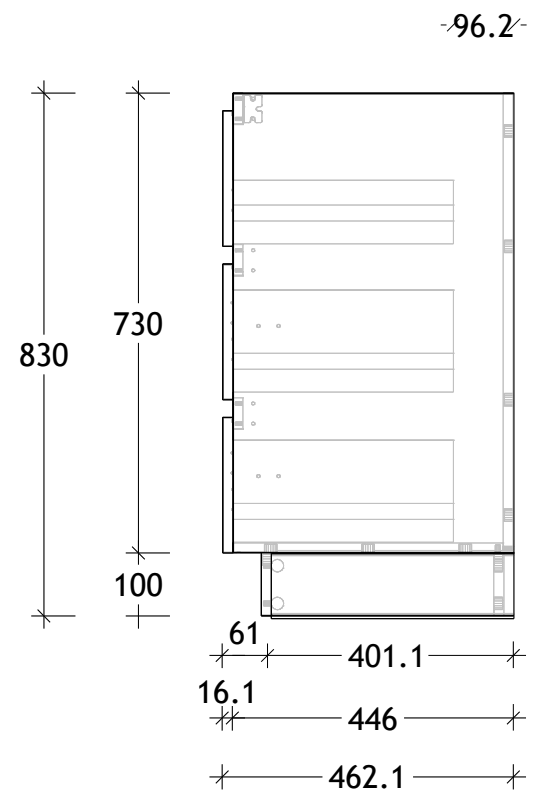

NAME:	GCTRA1500WKD
SIZE:	1500
WK/WH:	WITH KICK
CONFIGURATION:	DOUBLE BOWL

PLEASE NOTE: Do not perform any plumbing rough in prior to taking delivery of your vanity, as all measurements are nominal and are subject to change. Measure exact locations from your vanity once it is on site. Due to the manufacturing nature of ceramic tops, size variation (+/-5mm) is to be expected, due to the 1200°C kiln vitrification process.

-96.2-