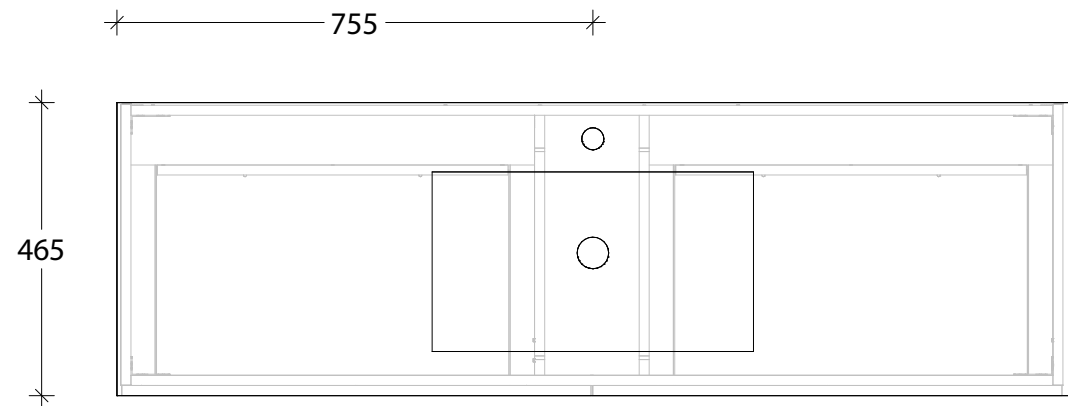

NAME:	GCSTRA1500WHC
SIZE:	1500
WK/WH:	ALL DRAWER
CONFIGURATION:	WITH KICK

PLEASE NOTE: Do not perform any plumbing rough in prior to taking delivery of your vanity, as all measurements are nominal and are subject to change. Measure exact locations from your vanity once it is on site. Due to the manufacturing nature of ceramic tops, size variation (+/-5mm) is to be expected, due to the 1200°C kiln vitrification process.