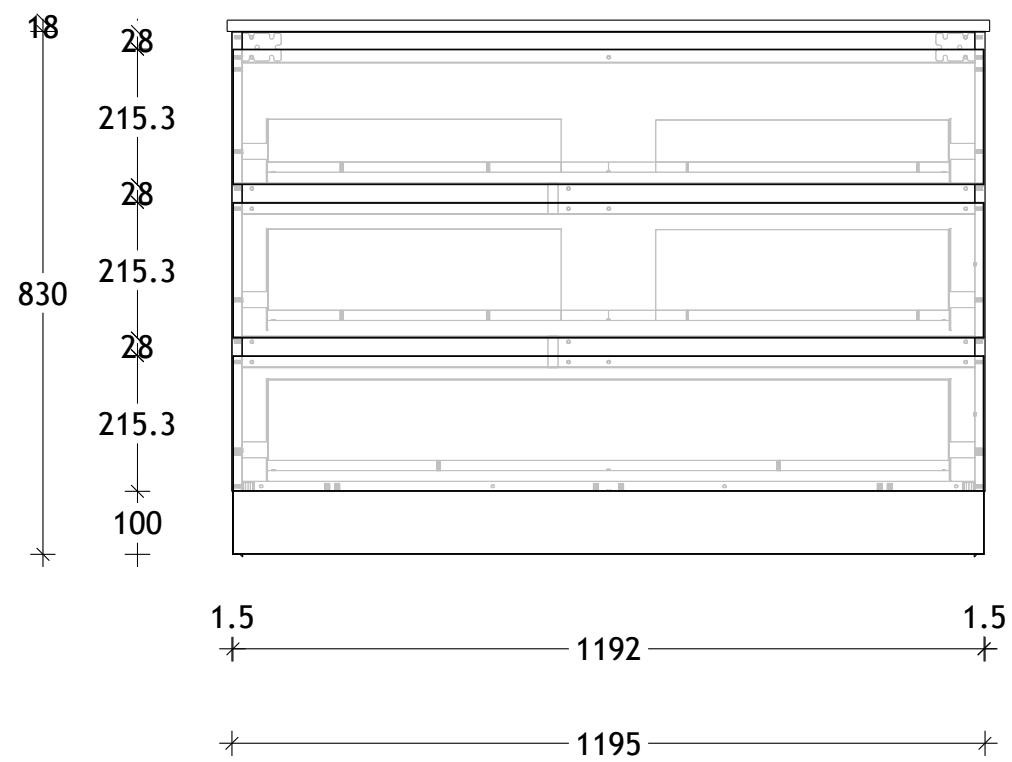

NAME:	GCTRA1200WKS
SIZE:	1200
WK/WH:	WITH KICK
CONFIGURATION:	CENTRE BOWL

PLEASE NOTE: Do not perform any plumbing rough in prior to taking delivery of your vanity, as all measurements are nominal and are subject to change. Measure exact locations from your vanity once it is on site. Due to the manufacturing nature of ceramic tops, size variation (+/-5mm) is to be expected, due to the 1200° C kiln vitrification process.