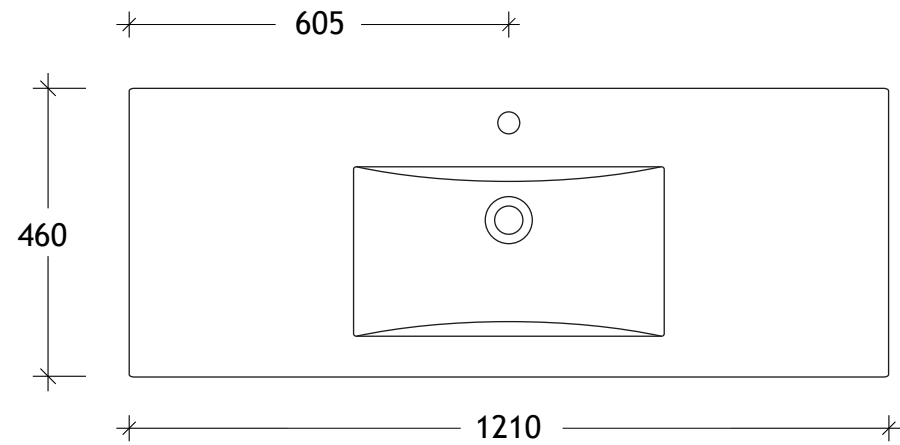

NAME:	GCTRA1200WKS
SIZE:	1200
WK/WH:	WITH KICK
CONFIGURATION:	CENTRE BOWL

PLEASE NOTE: Do not perform any plumbing rough in prior to taking delivery of your vanity, as all measurements are nominal and are subject to change. Measure exact locations from your vanity once it is on site. Due to the manufacturing nature of ceramic tops, size variation (+/-5mm) is to be expected, due to the 1200° C kiln vitrification process.