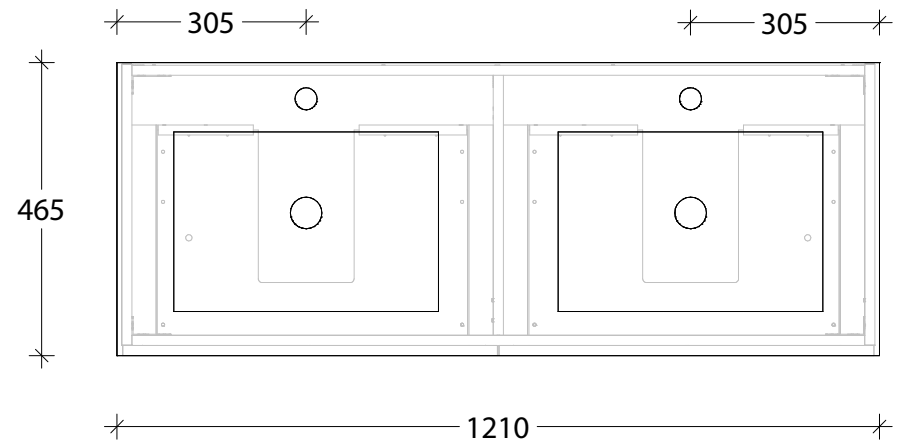

NAME:	GCSTRA1200WHD
SIZE:	1200
WK/WH:	WITH KICK
CONFIGURATION:	ALL DRAWER

PLEASE NOTE: Do not perform any plumbing rough in prior to taking delivery of your vanity, as all measurements are nominal and are subject to change. Measure exact locations from your vanity once it is on site. Due to the manufacturing nature of ceramic tops, size variation (+/-5mm) is to be expected, due to the 1200° C kiln vitrification process.